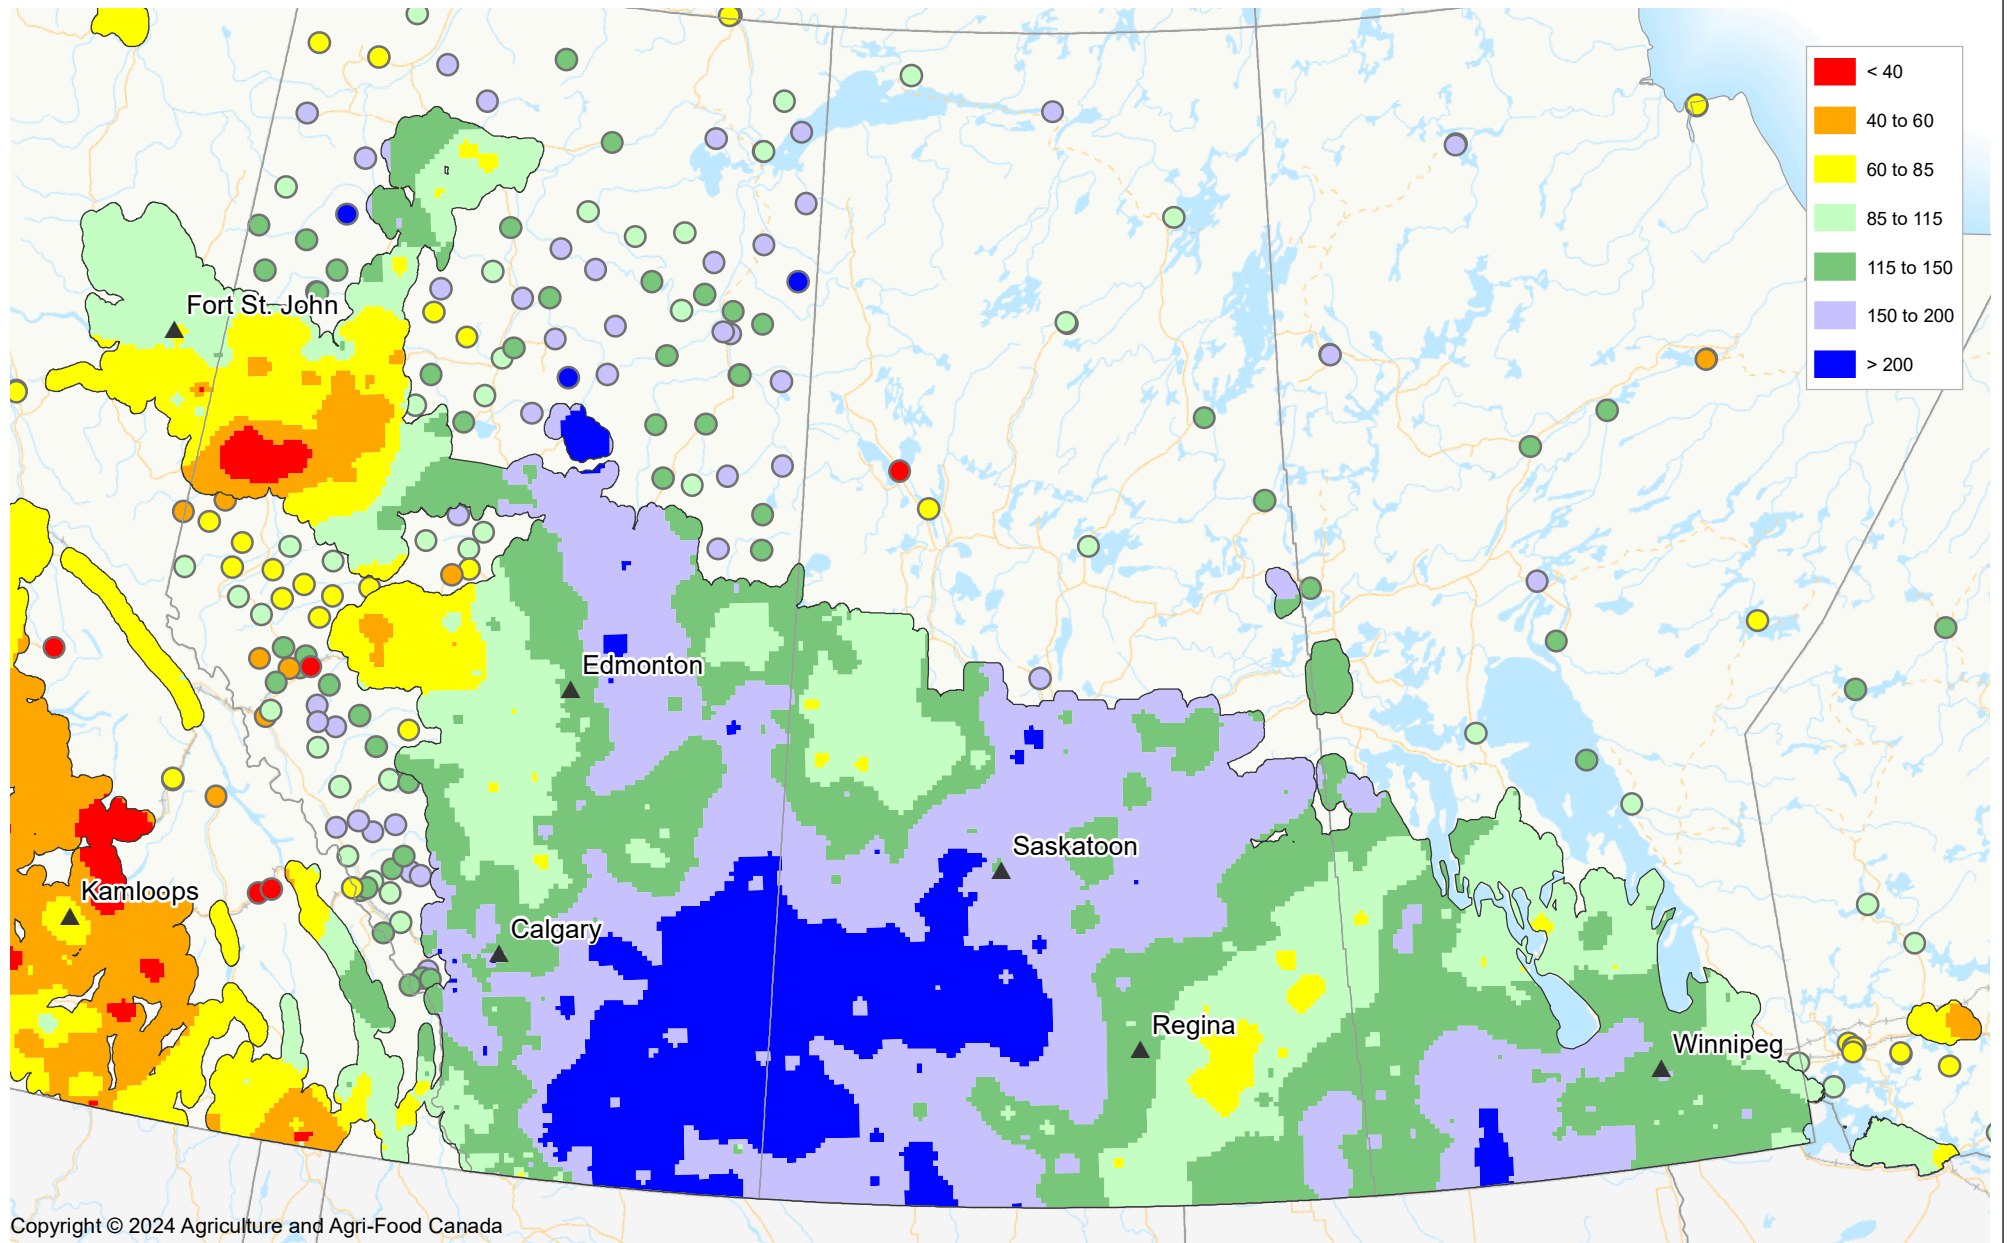

Percent of Average Precipitation

April 1, 2024 to May 15, 2024

Copyright © 2024 Agriculture and Agri-Food Canada

Prepared by Agriculture and Agri-Food Canada's Science and Technology Branch. Data provided through partnership with Environment Canada, Natural Resources Canada, Provincial and private agencies.

Produced using near real-time data that has undergone some quality control. The accuracy of this map varies due to data availability and potential data errors.

Created: 2024-05-16
www.agr.gc.ca/drought