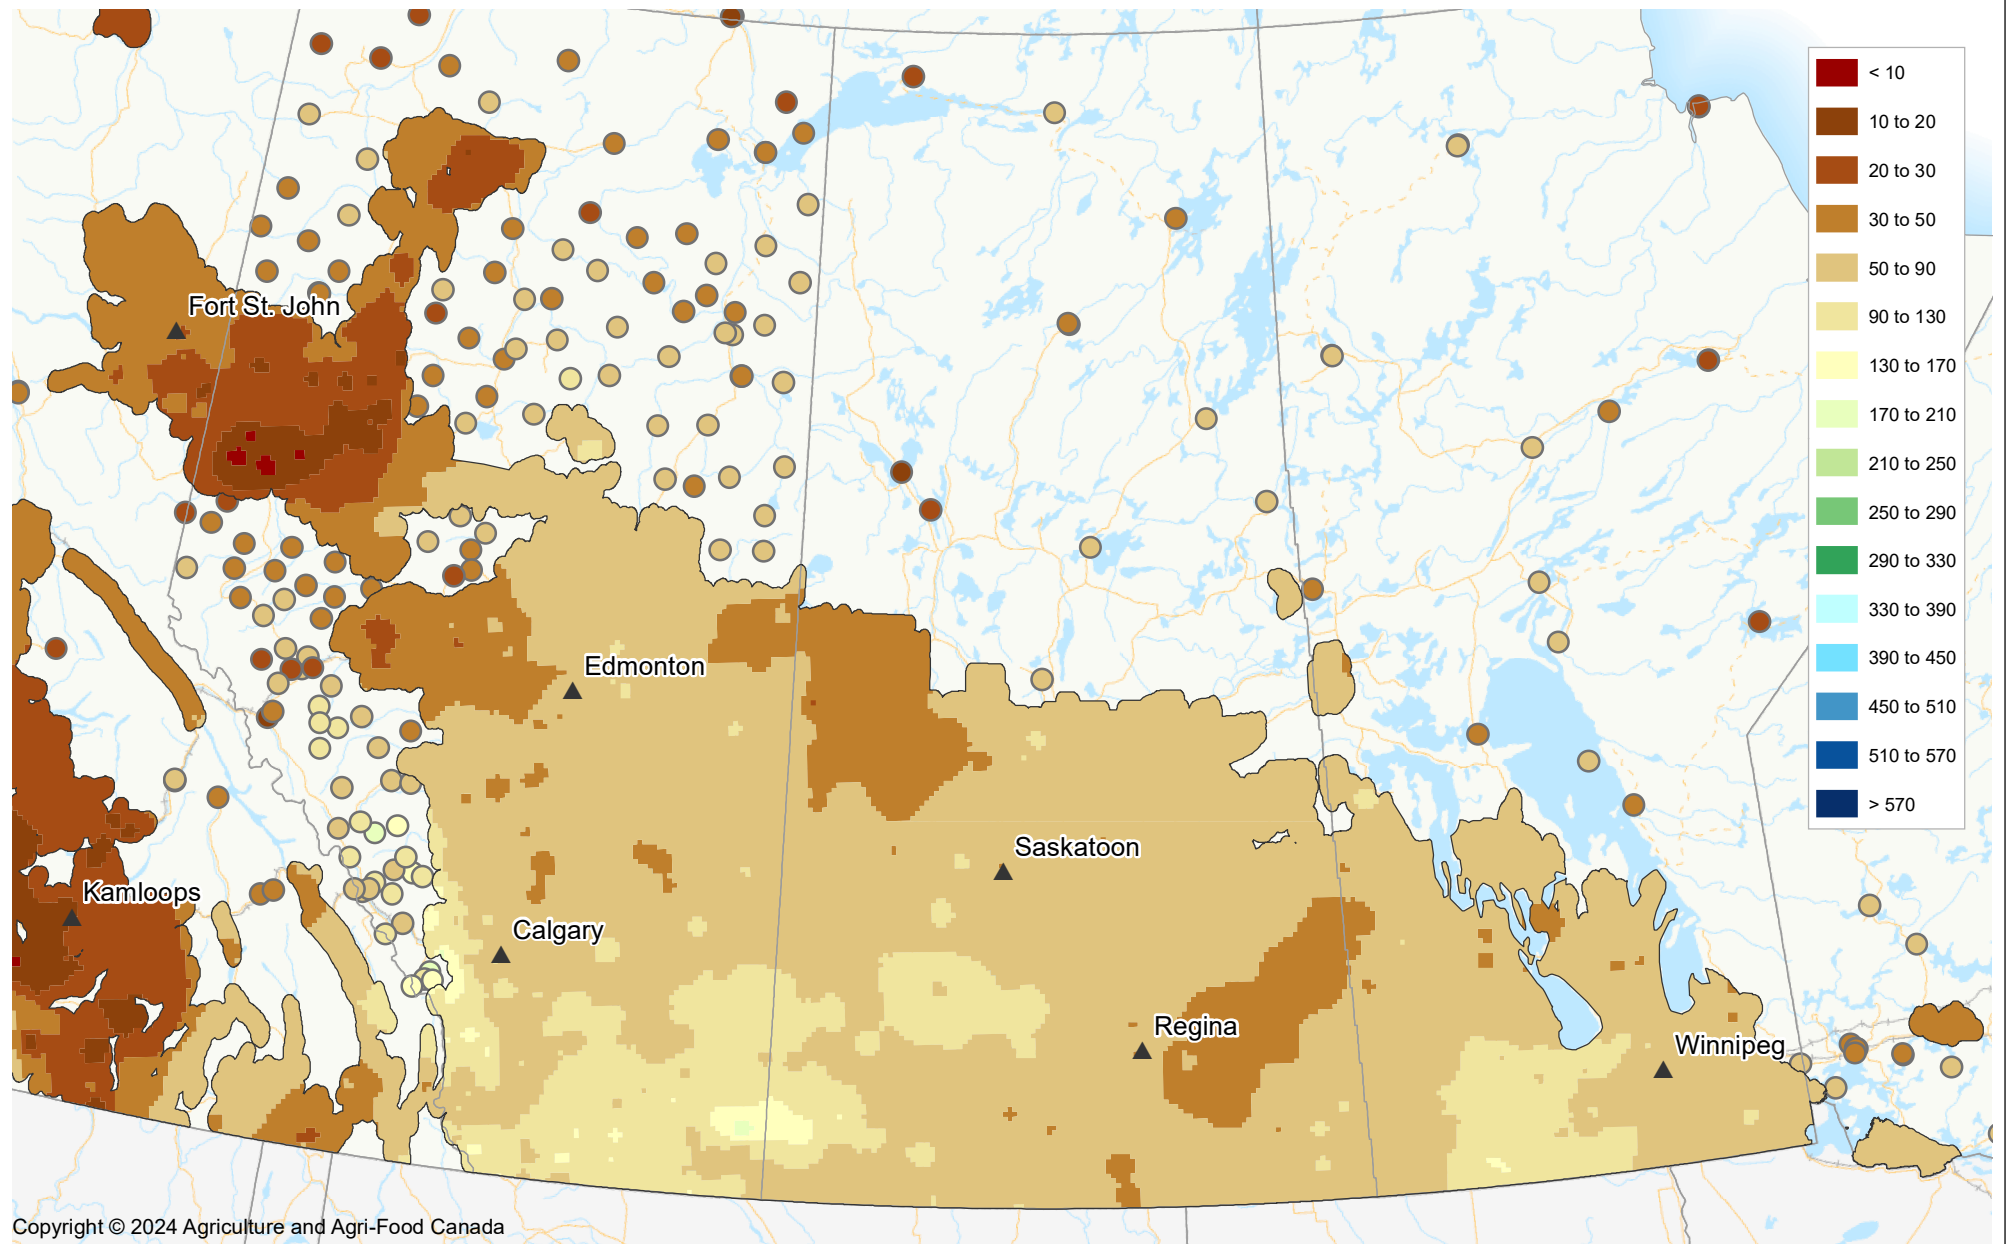

Accumulated Precipitation (mm)

April 1, 2024 to May 15, 2024

Copyright © 2024 Agriculture and Agri-Food Canada

Prepared by Agriculture and Agri-Food Canada's Science and Technology Branch. Data provided through partnership with Environment Canada, Natural Resources Canada, Provincial and private agencies. Produced using near real-time data that has undergone some quality control. The accuracy of this map varies due to data availability and potential data errors.