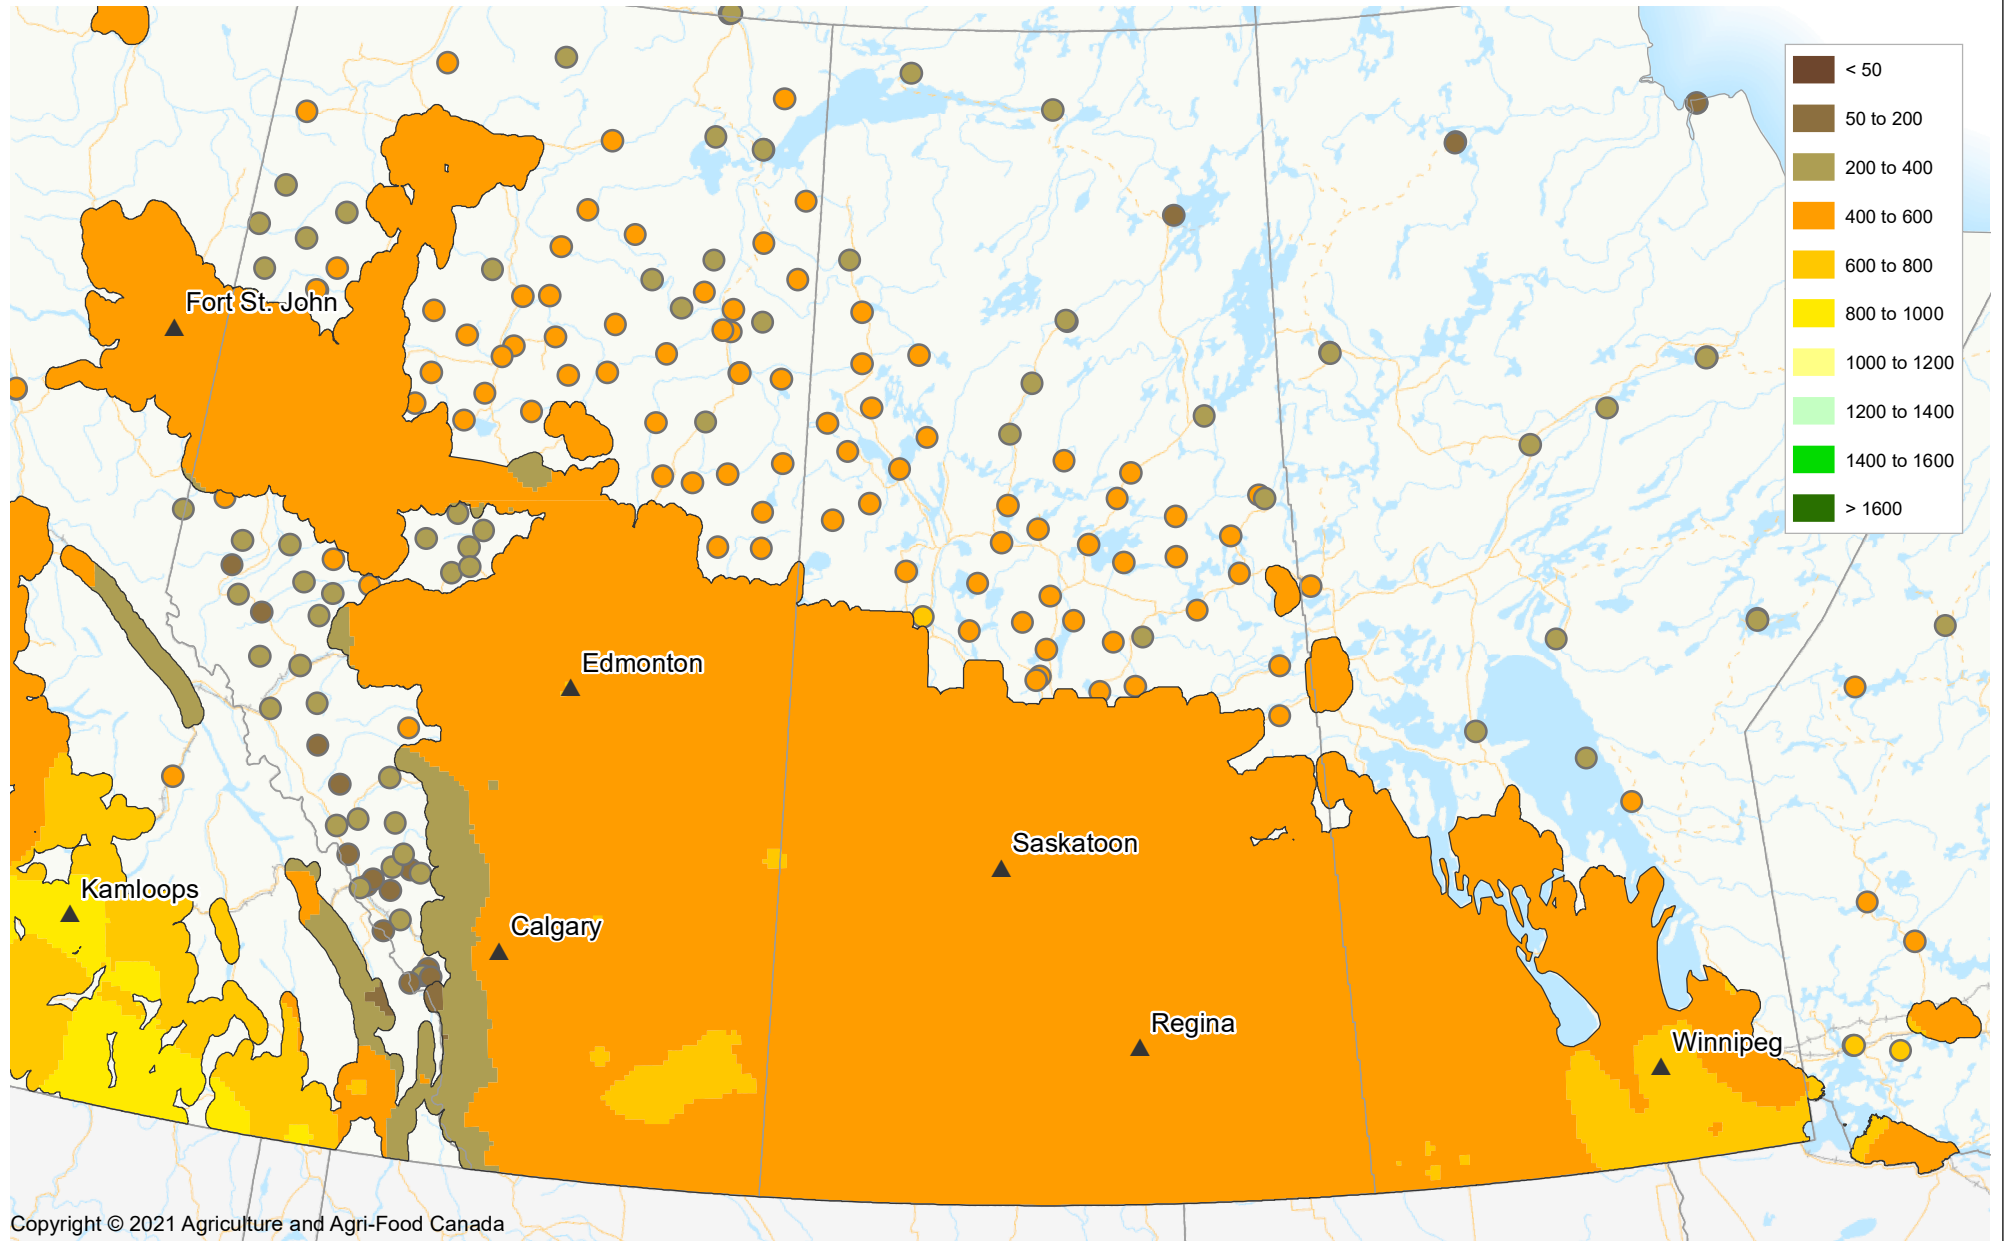

Growing Degree Days: BASE 5 April 1, 2021 to June 28, 2021

Copyright © 2021 Agriculture and Agri-Food Canada

Prepared by Agriculture and Agri-Food Canada's Science and Technology Branch. Data provided through partnership with Environment Canada, Natural Resources Canada, Provincial and private agencies. Produced using near real-time data that has undergone some quality control. The accuracy of this map varies due to data availability and potential data errors.