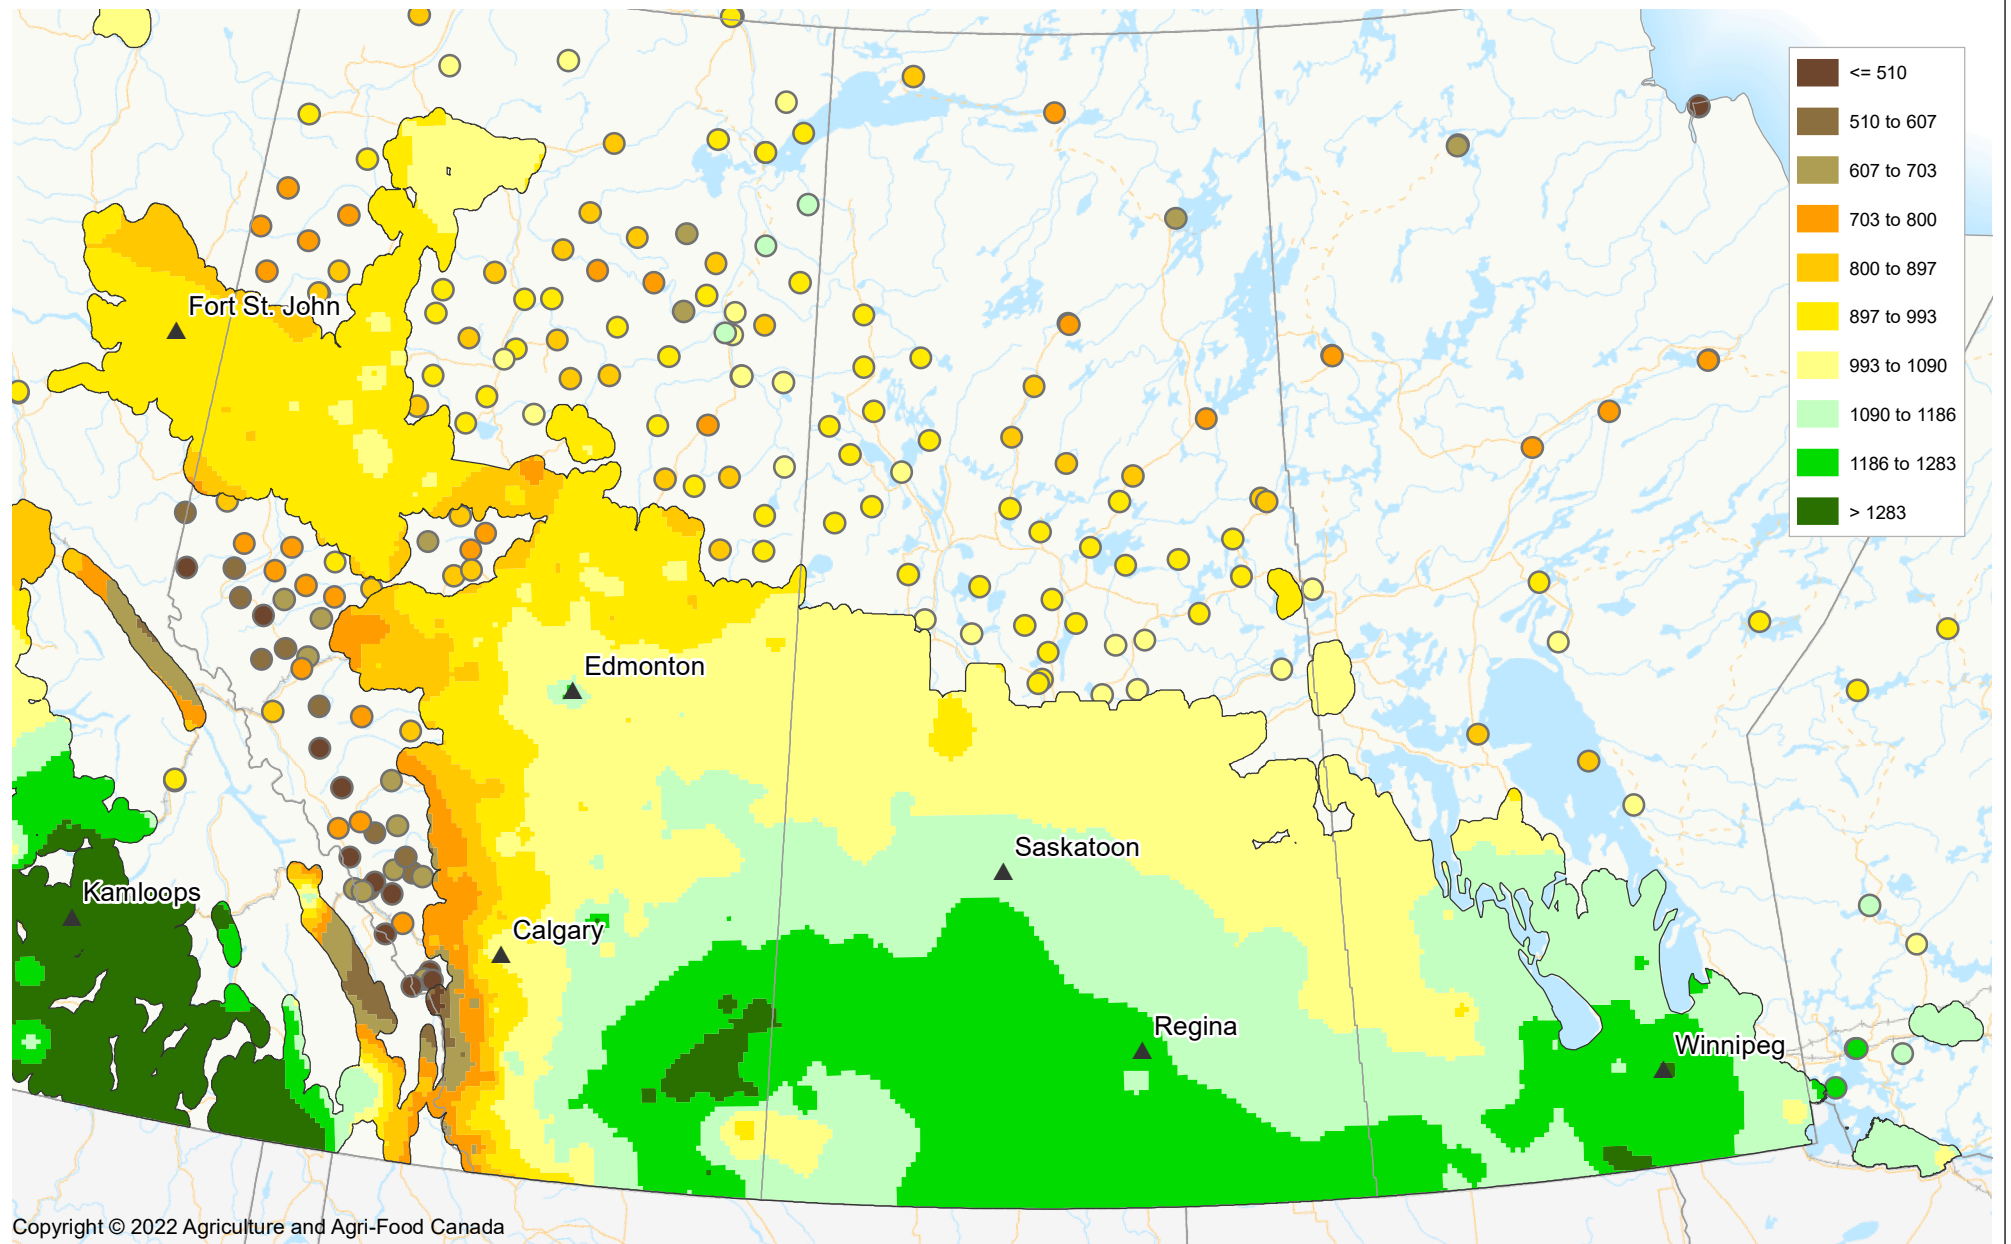

Growing Degree Days: BASE 5 April 1, 2022 to August 15, 2022

Copyright © 2022 Agriculture and Agri-Food Canada

Prepared by Agriculture and Agri-Food Canada's Science and Technology Branch. Data provided through partnership with Environment Canada, Natural Resources Canada, Provincial and private agencies. Produced using near real-time data that has undergone some quality control. The accuracy of this map varies due to data availability and potential data errors.