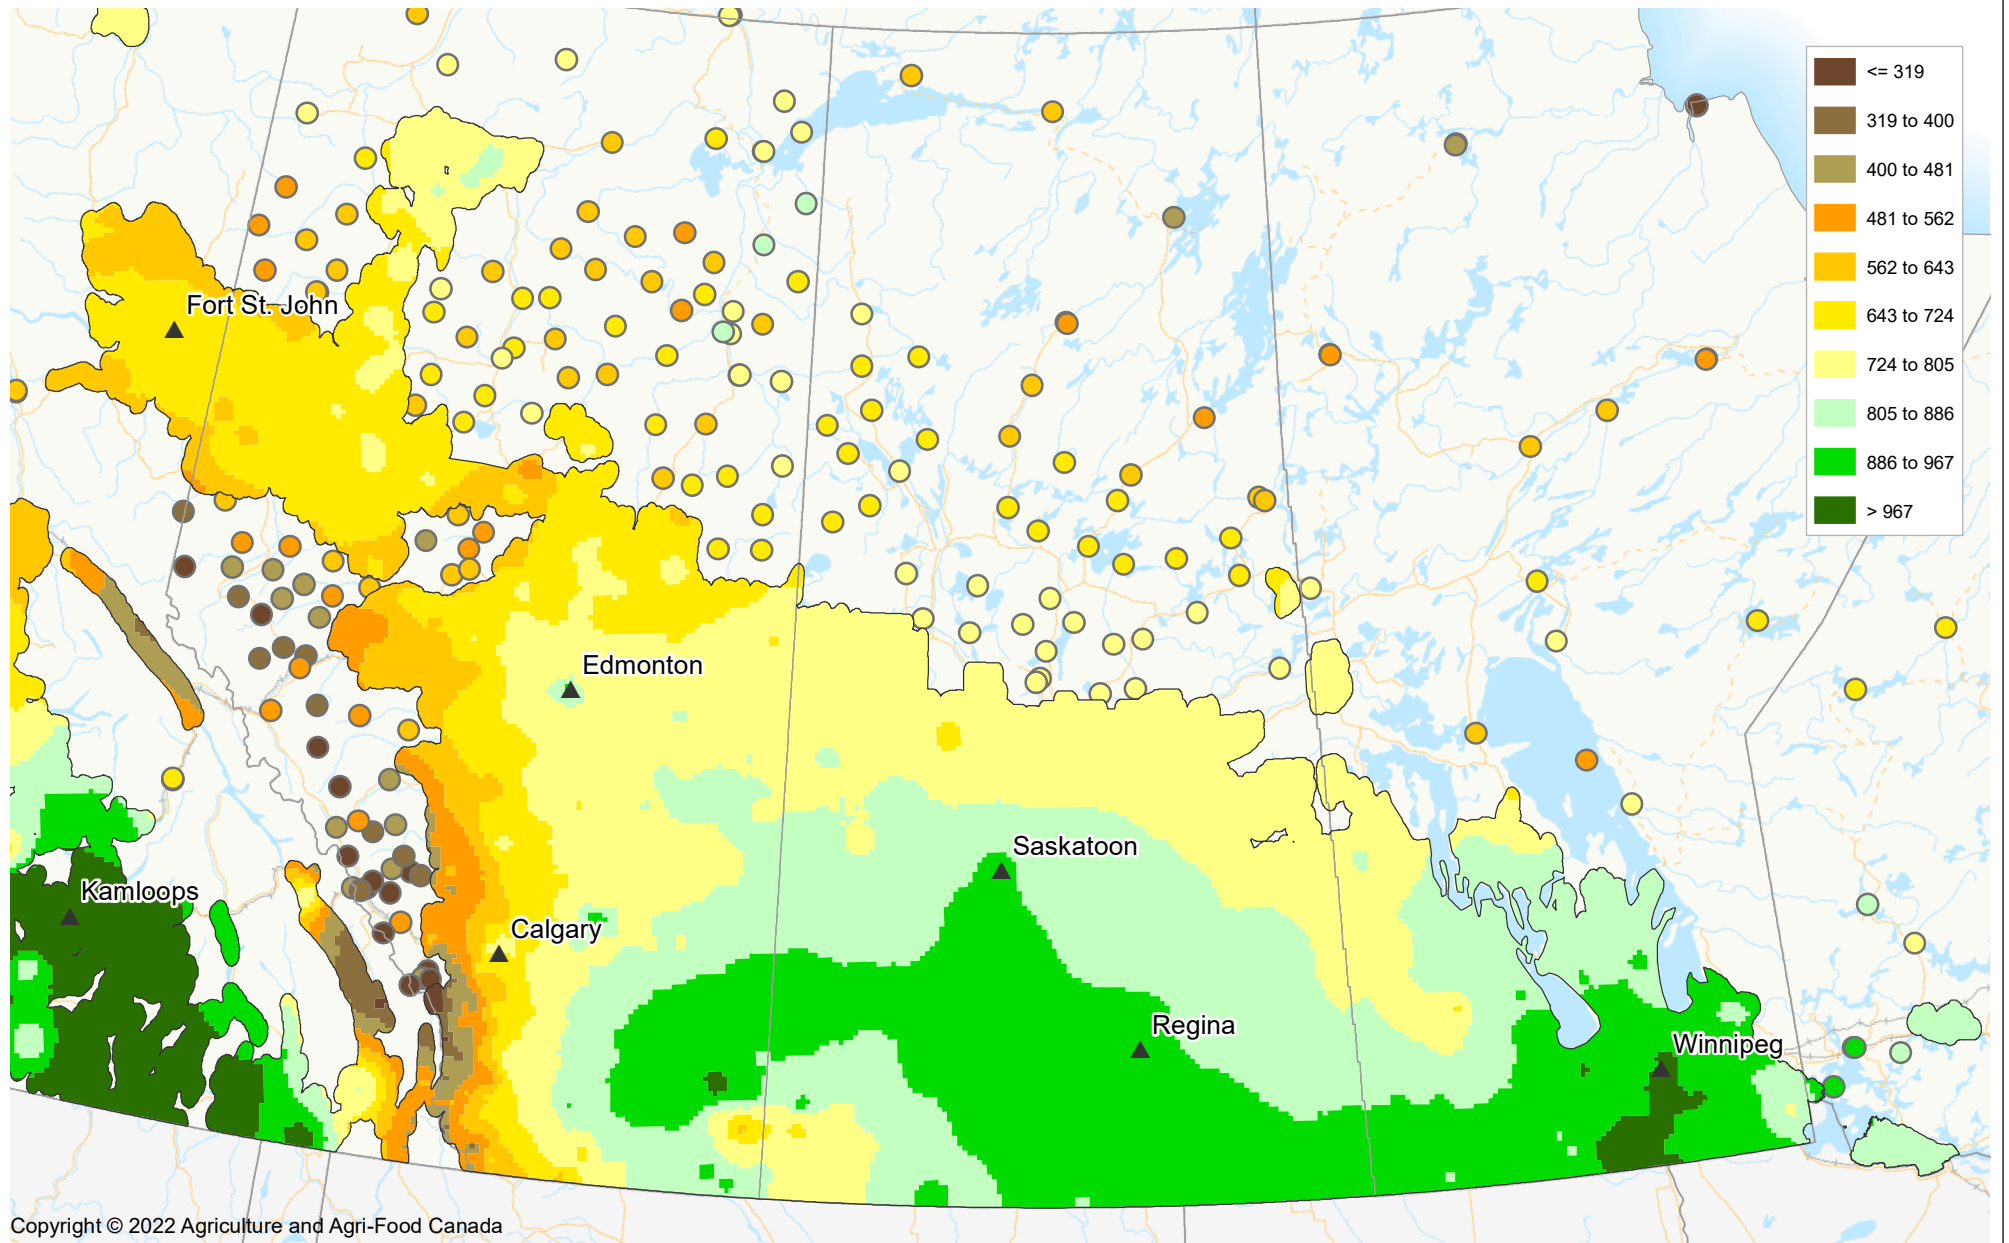

# Growing Degree Days: BASE 5 April 1, 2022 to July 25, 2022

Copyright © 2022 Agriculture and Agri-Food Canada

Prepared by Agriculture and Agri-Food Canada's Science and Technology Branch. Data provided through partnership with Environment Canada, Natural Resources Canada, Provincial and private agencies. Produced using near real-time data that has undergone some quality control. The accuracy of this map varies due to data availability and potential data errors.