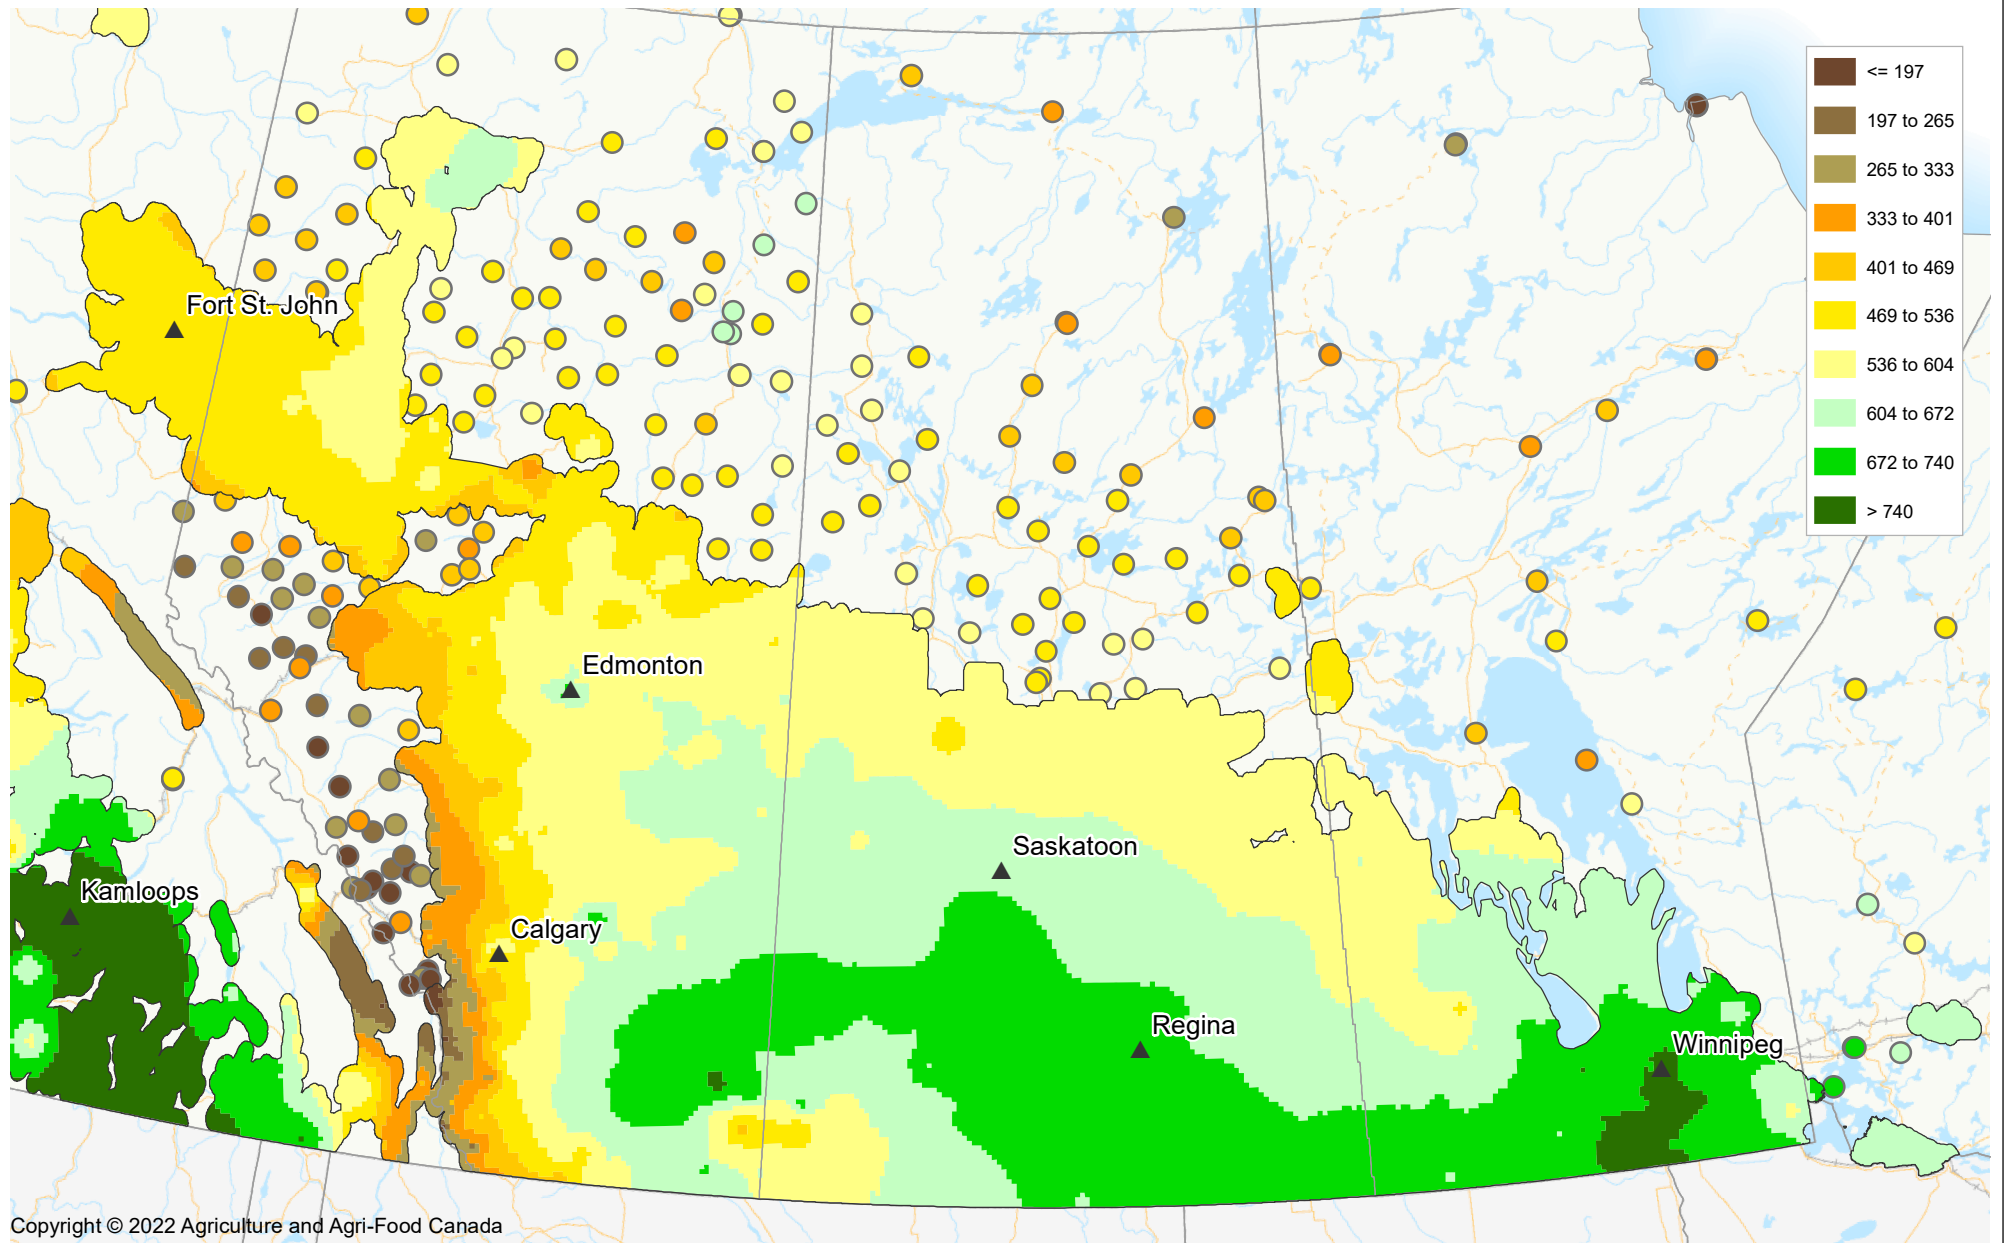

Growing Degree Days: BASE 5 April 1, 2022 to July 11, 2022

Copyright © 2022 Agriculture and Agri-Food Canada

Prepared by Agriculture and Agri-Food Canada's Science and Technology Branch. Data provided through partnership with Environment Canada, Natural Resources Canada, Provincial and private agencies. Produced using near real-time data that has undergone some quality control. The accuracy of this map varies due to data availability and potential data errors.