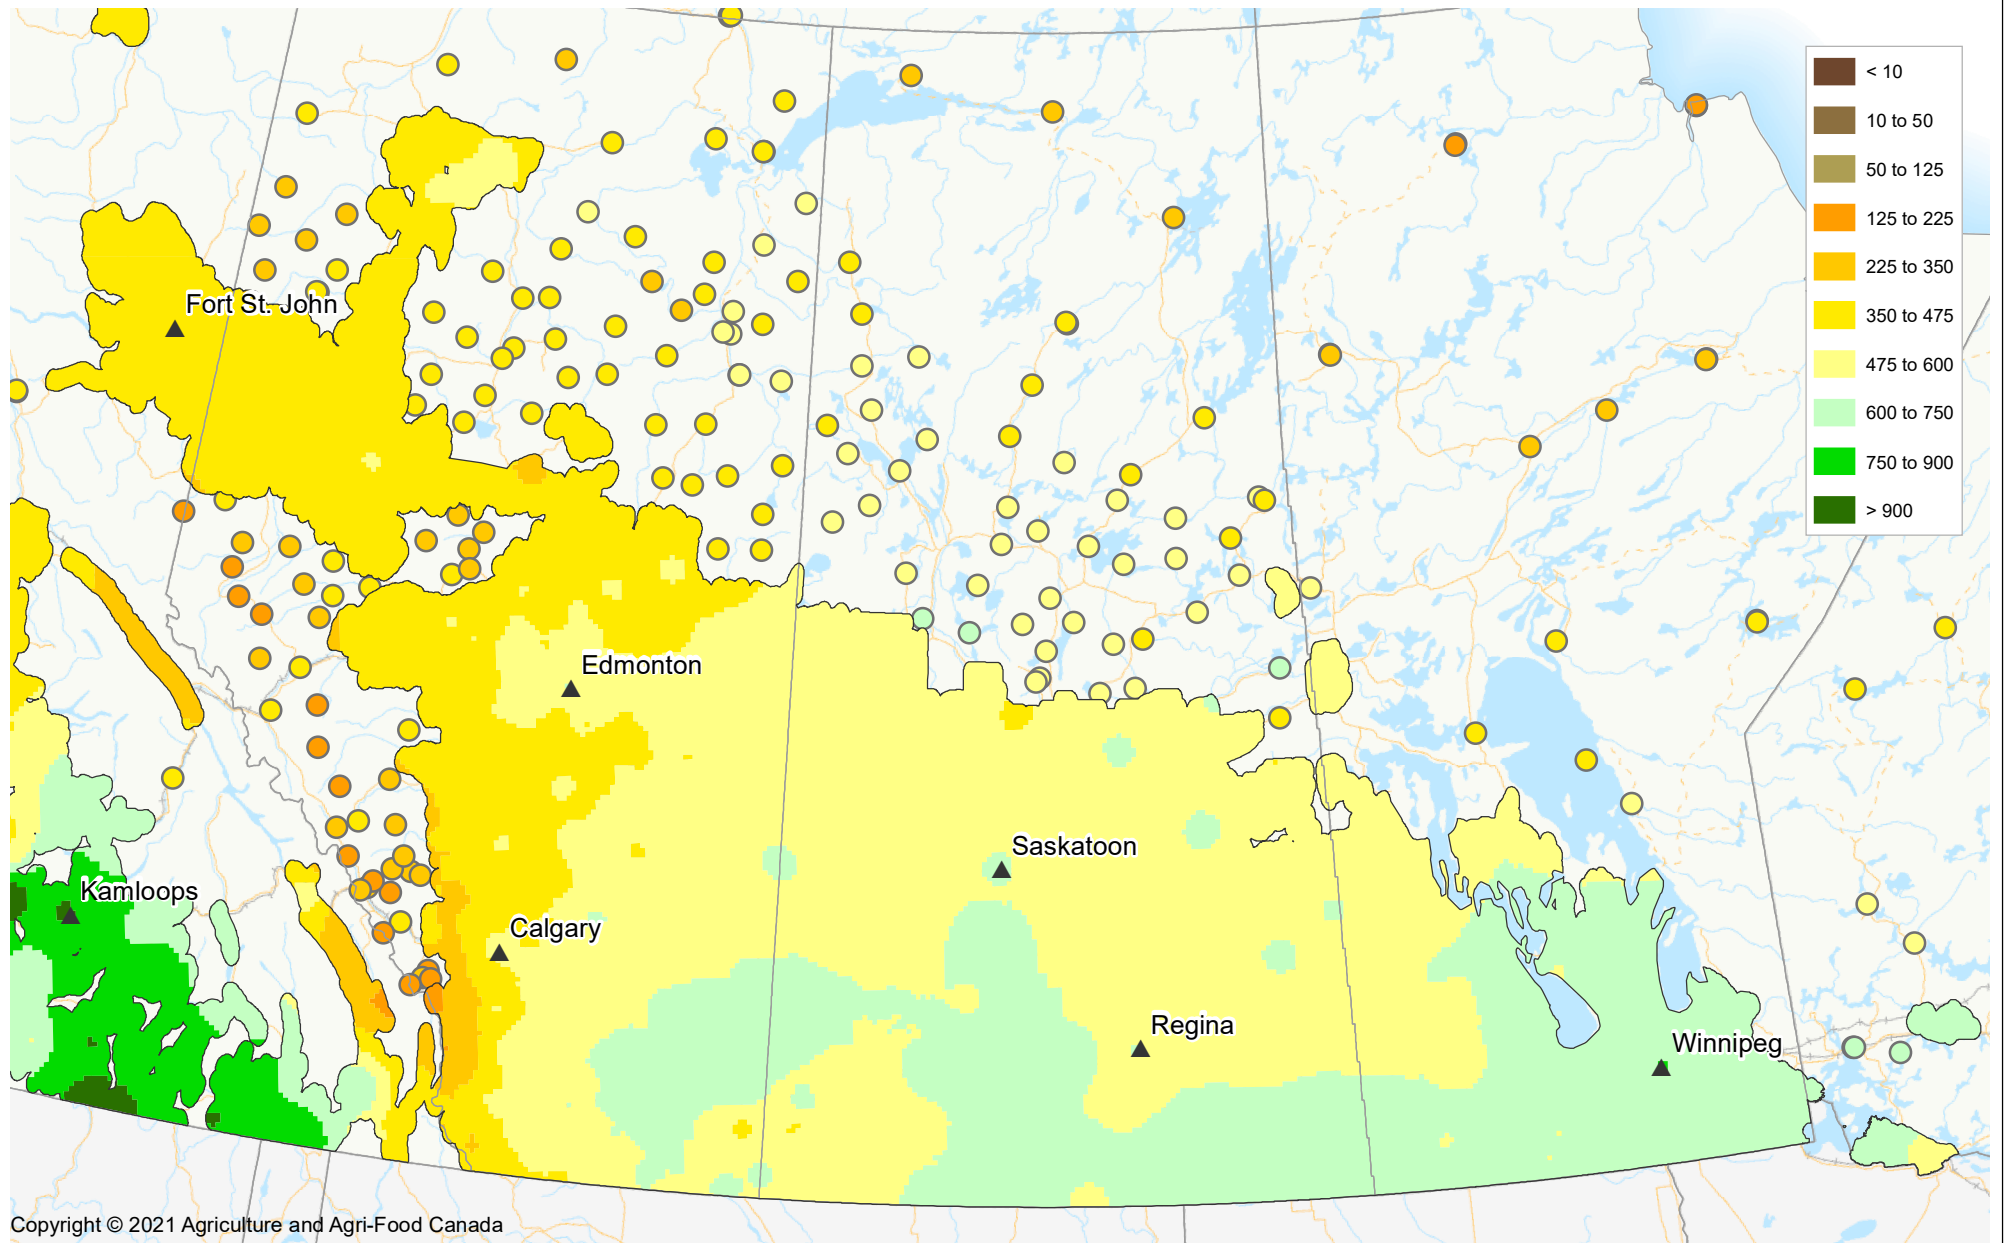

Growing Degree Days: BASE 10 April 1, 2021 to July 26, 2021

Copyright © 2021 Agriculture and Agri-Food Canada

Prepared by Agriculture and Agri-Food Canada's Science and Technology Branch. Data provided through partnership with Environment Canada, Natural Resources Canada, Provincial and private agencies. Produced using near real-time data that has undergone some quality control. The accuracy of this map varies due to data availability and potential data errors.