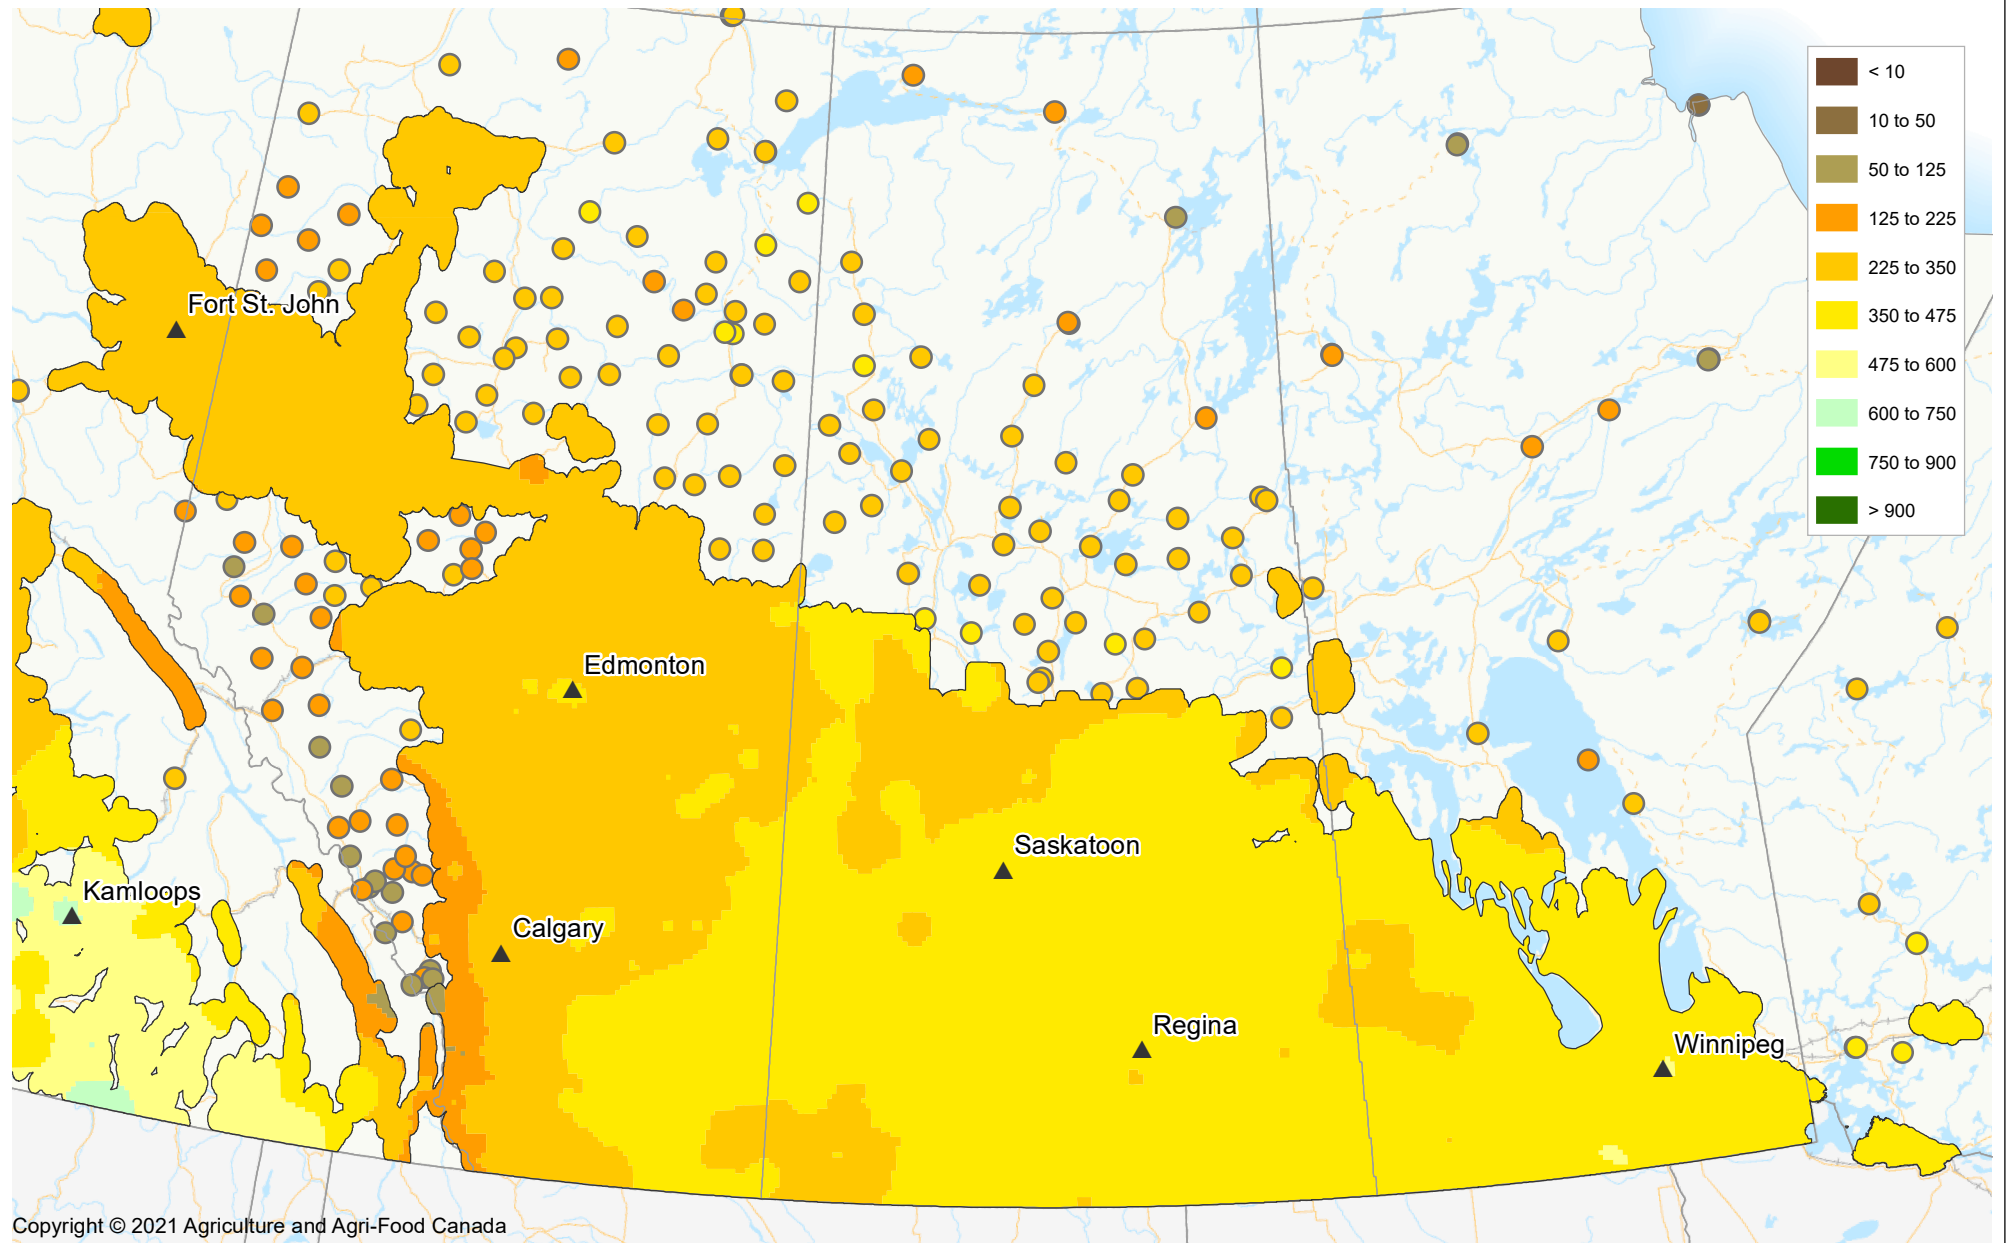

Growing Degree Days: BASE 10

April 1, 2021 to July 5, 2021

Copyright © 2021 Agriculture and Agri-Food Canada

Prepared by Agriculture and Agri-Food Canada's Science and Technology Branch. Data provided through partnership with Environment Canada, Natural Resources Canada, Provincial and private agencies.
Produced using near real-time data that has undergone some quality control. The accuracy of this map varies due to data availability and potential data errors.