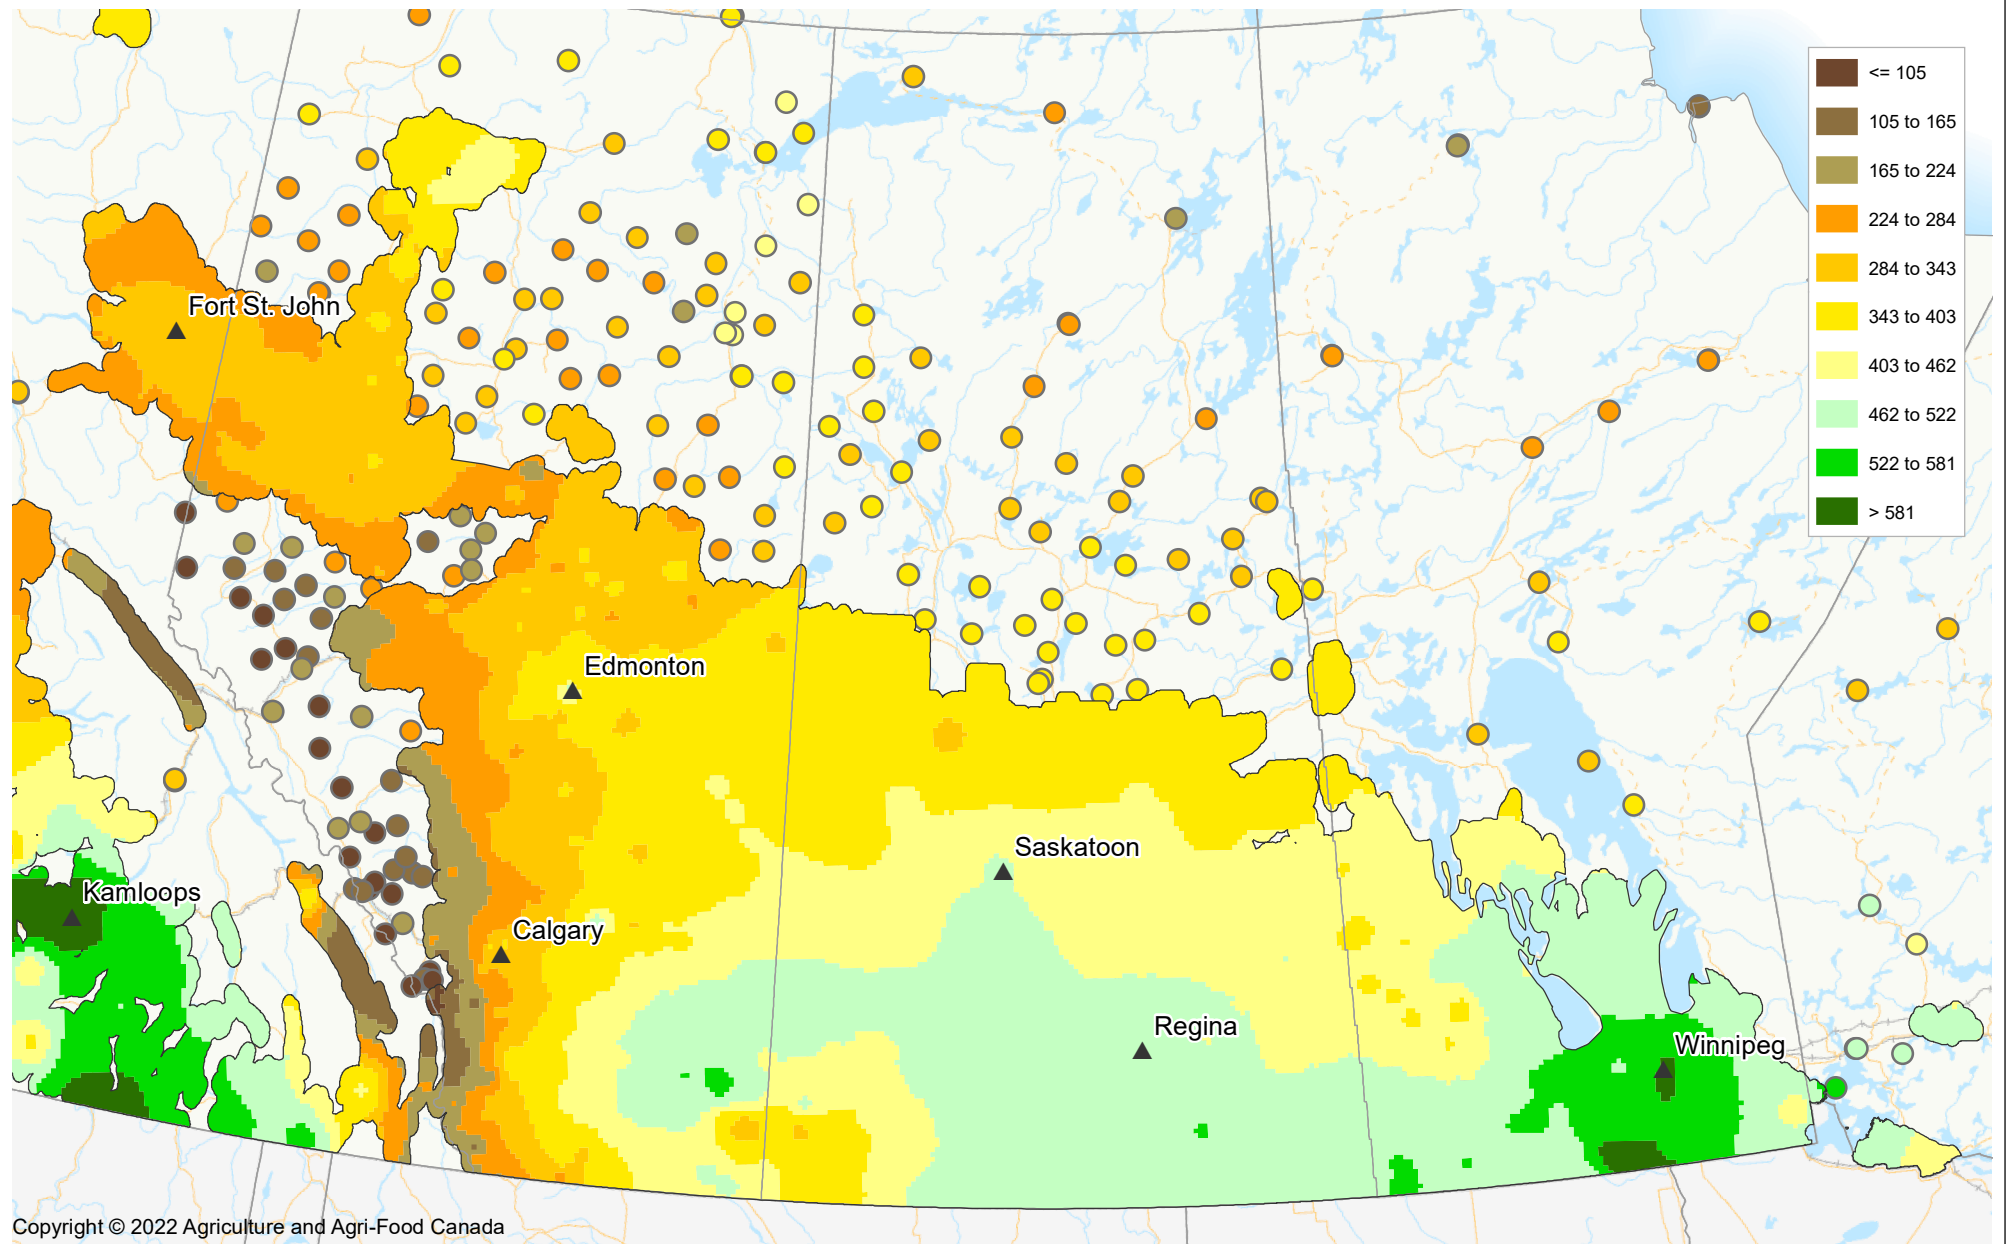

Growing Degree Days: BASE 10 April 1, 2022 to July 25, 2022

Copyright © 2022 Agriculture and Agri-Food Canada

Prepared by Agriculture and Agri-Food Canada's Science and Technology Branch. Data provided through partnership with Environment Canada, Natural Resources Canada, Provincial and private agencies. Produced using near real-time data that has undergone some quality control. The accuracy of this map varies due to data availability and potential data errors.