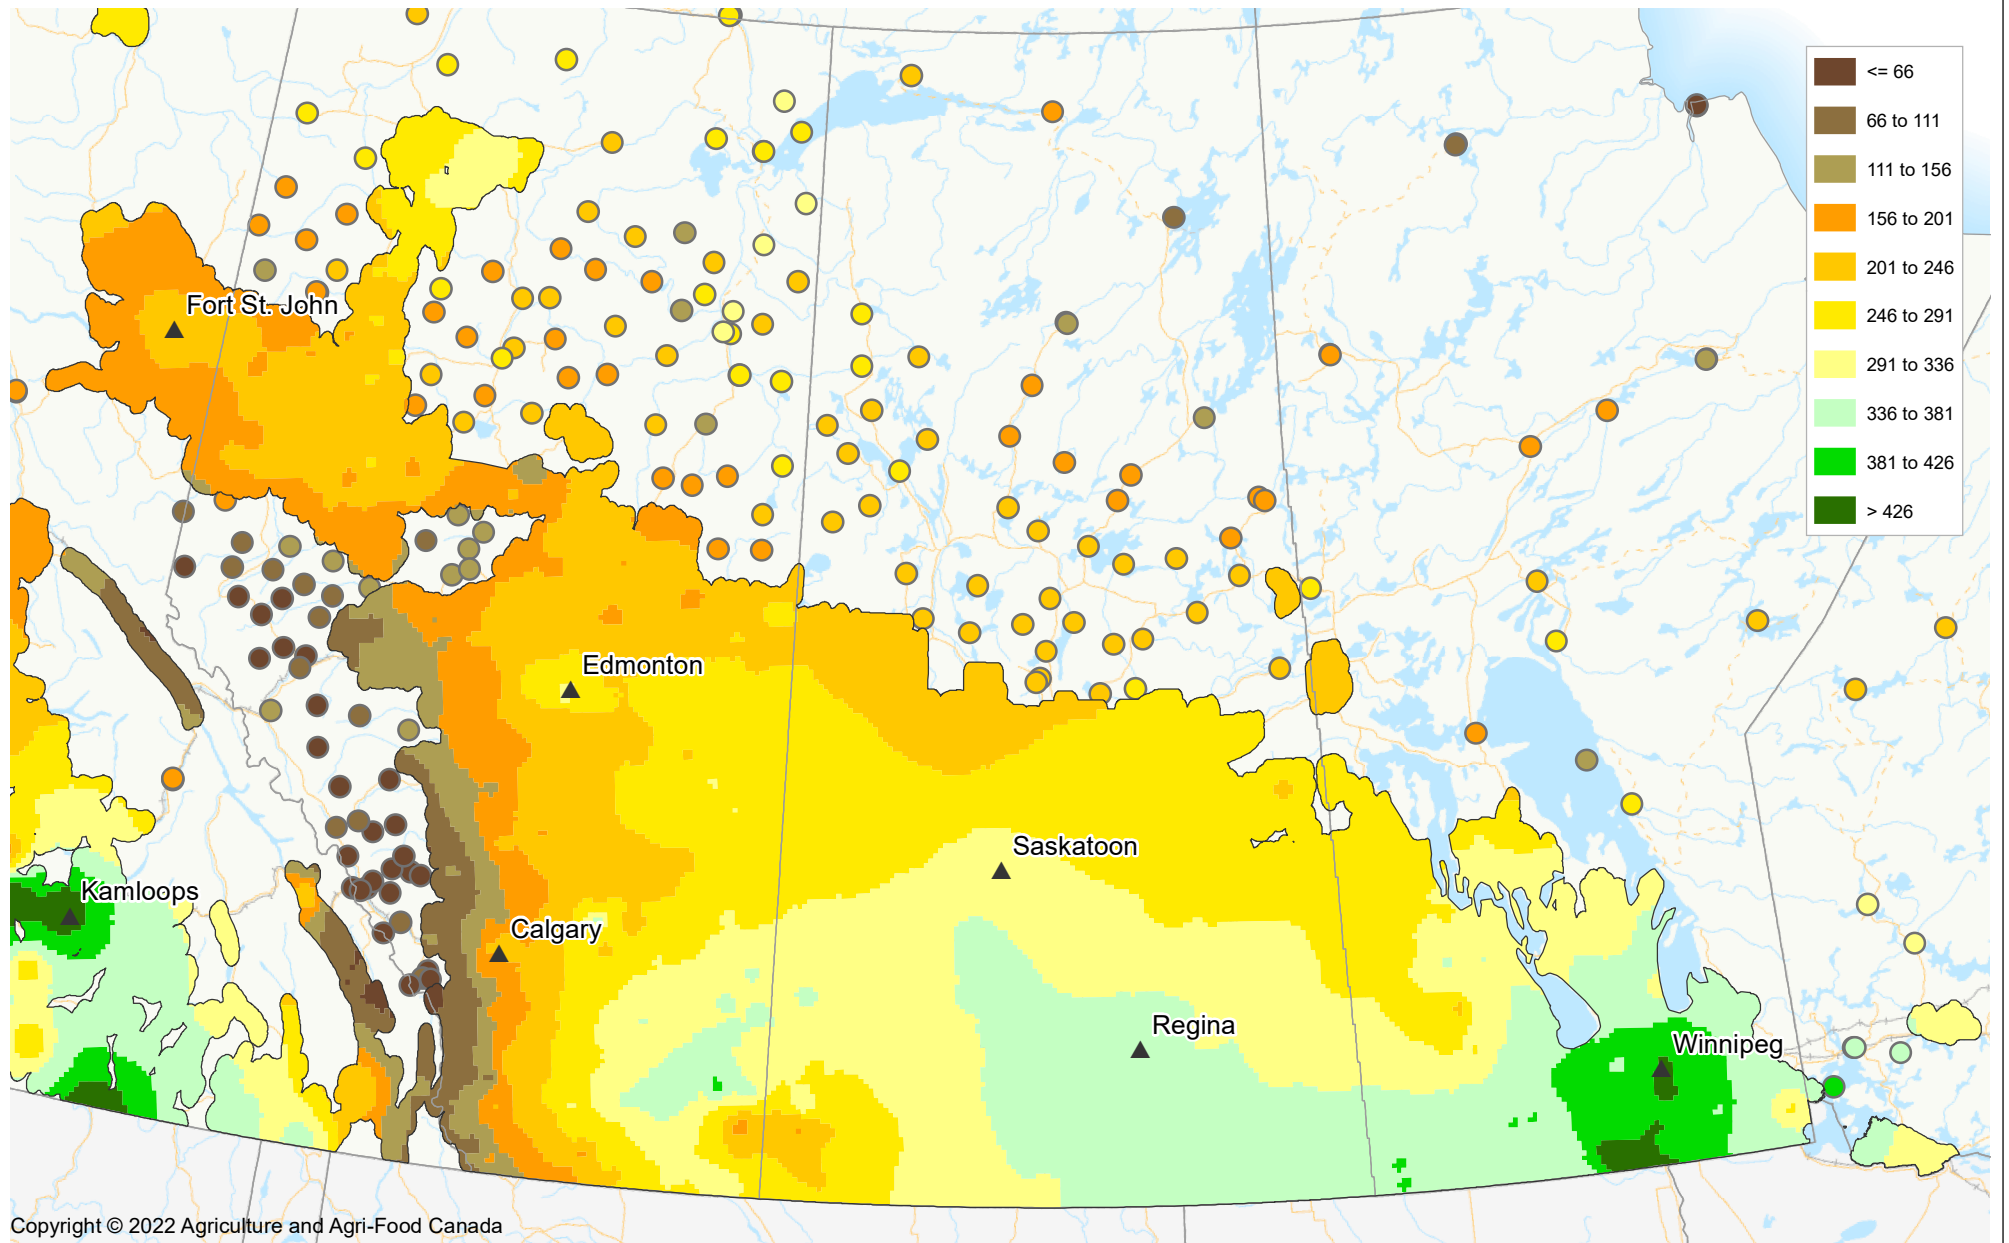

# Growing Degree Days: BASE 10 April 1, 2022 to July 11, 2022

Copyright © 2022 Agriculture and Agri-Food Canada

Prepared by Agriculture and Agri-Food Canada's Science and Technology Branch. Data provided through partnership with Environment Canada, Natural Resources Canada, Provincial and private agencies. Produced using near real-time data that has undergone some quality control. The accuracy of this map varies due to data availability and potential data errors.