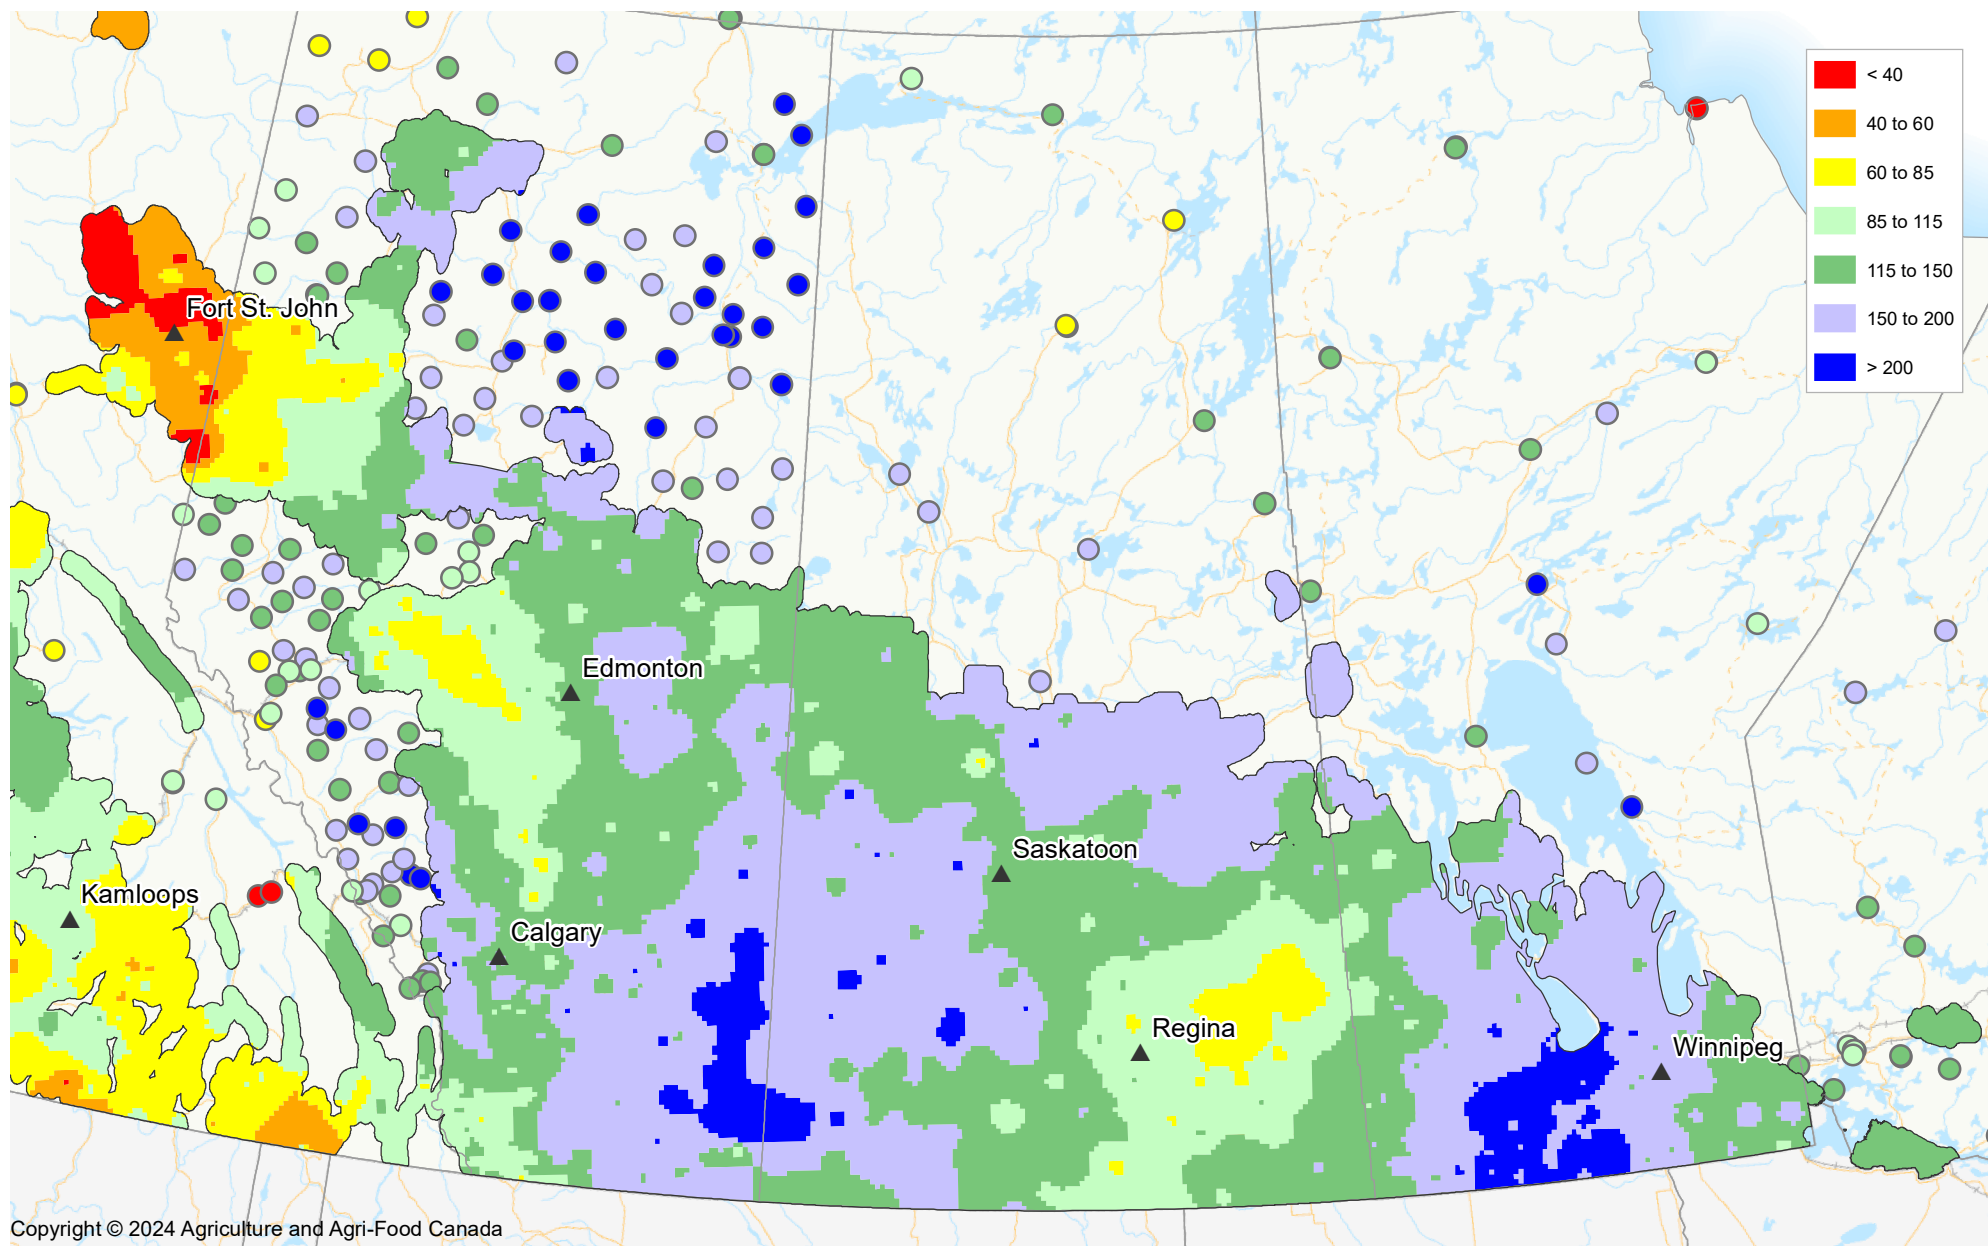

Percent of Average Precipitation

April 1, 2024 to May 29, 2024

Copyright © 2024 Agriculture and Agri-Food Canada

Prepared by Agriculture and Agri-Food Canada's Science and Technology Branch. Data provided through partnership with Environment Canada, Natural Resources Canada, Provincial and private agencies.
Produced using near real-time data that has undergone some quality control. The accuracy of this map varies due to data availability and potential data errors.

Created: 2024-05-30
www.agr.gc.ca/drought