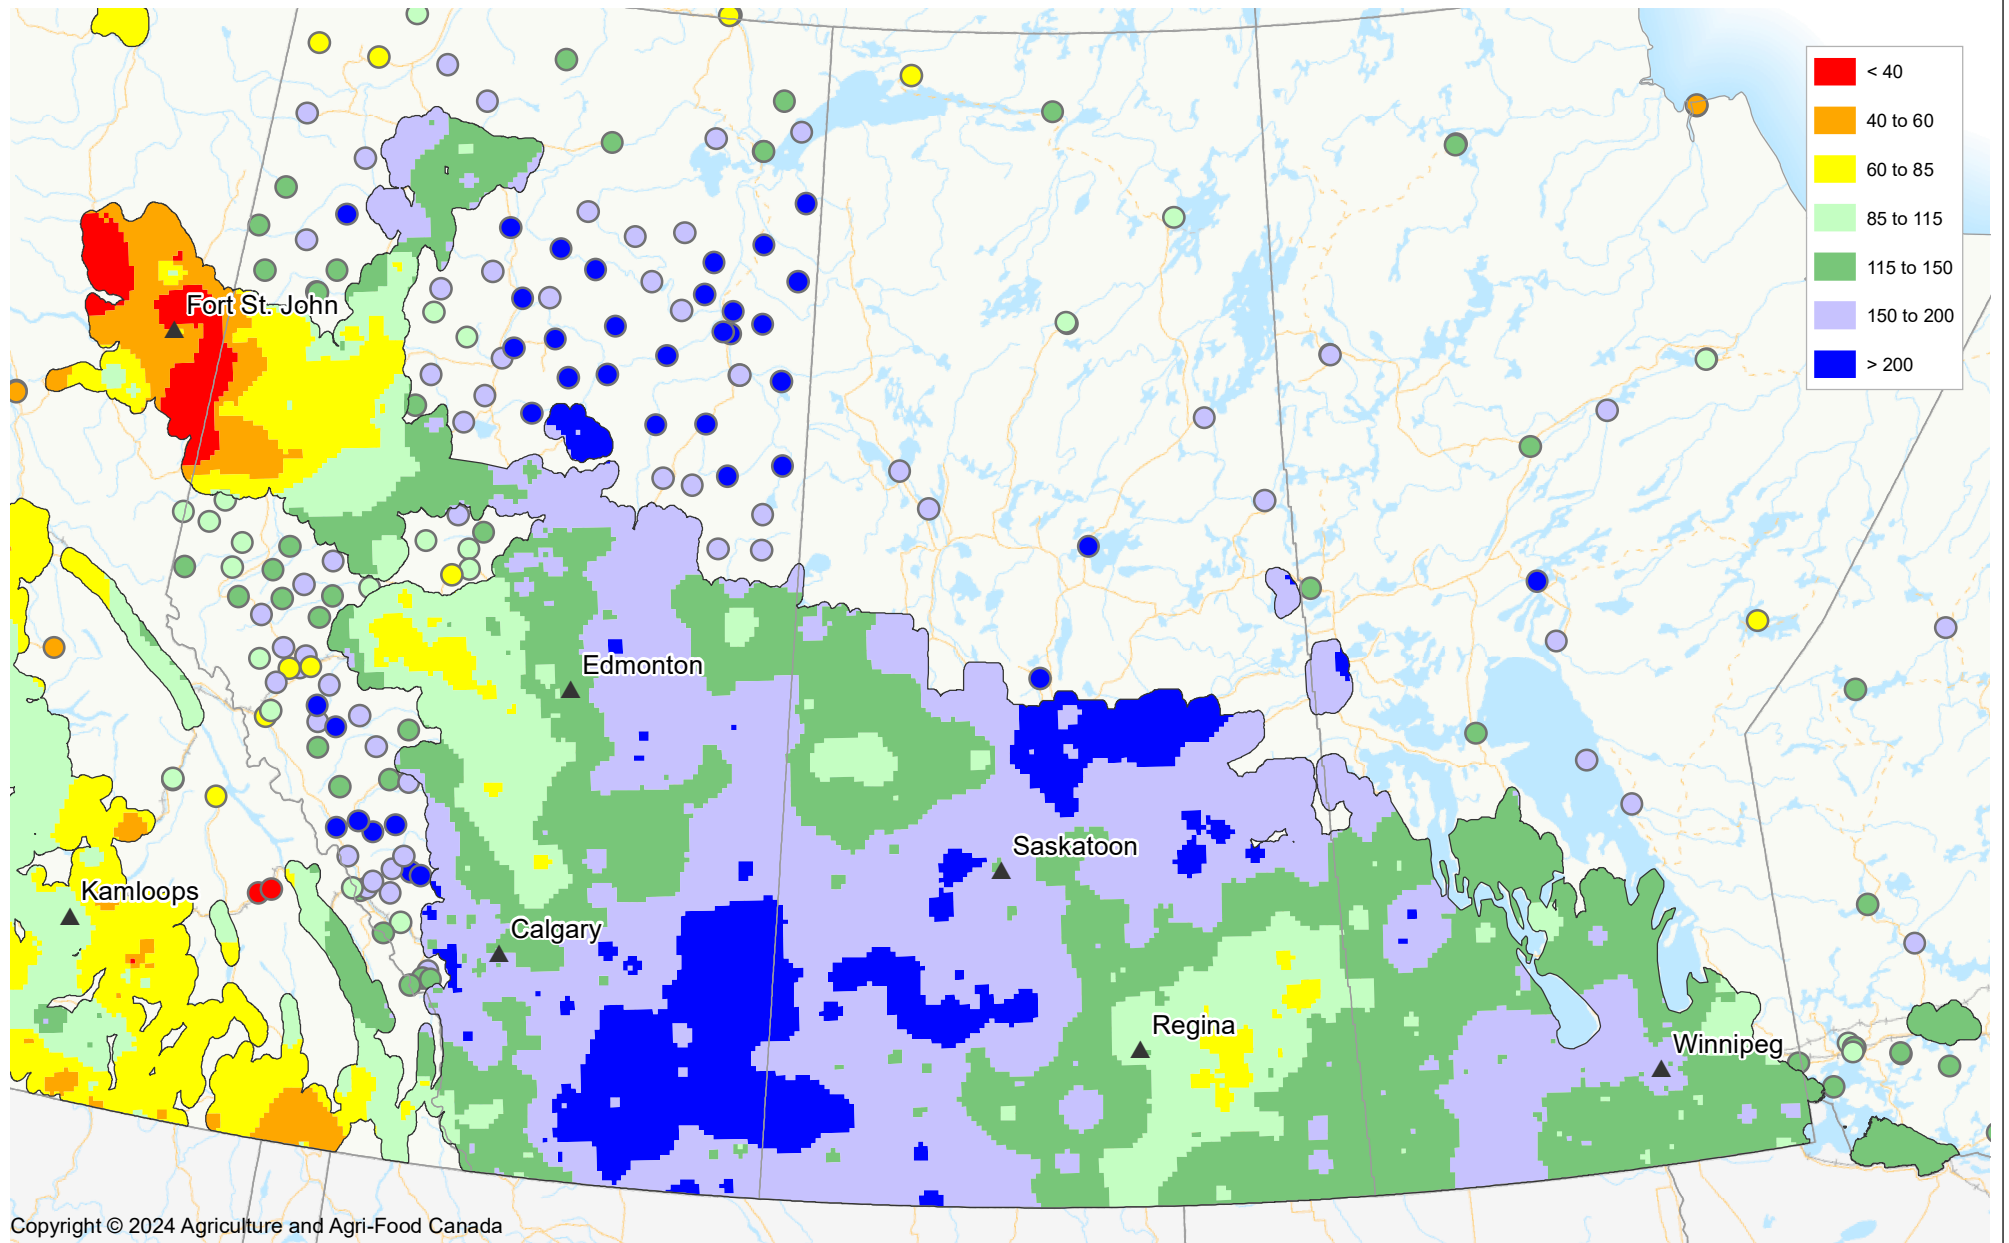

Percent of Average Precipitation

April 1, 2024 to May 22, 2024

Copyright © 2024 Agriculture and Agri-Food Canada

Prepared by Agriculture and Agri-Food Canada's Science and Technology Branch. Data provided through partnership with Environment Canada, Natural Resources Canada, Provincial and private agencies. Produced using near real-time data that has undergone some quality control. The accuracy of this map varies due to data availability and potential data errors.