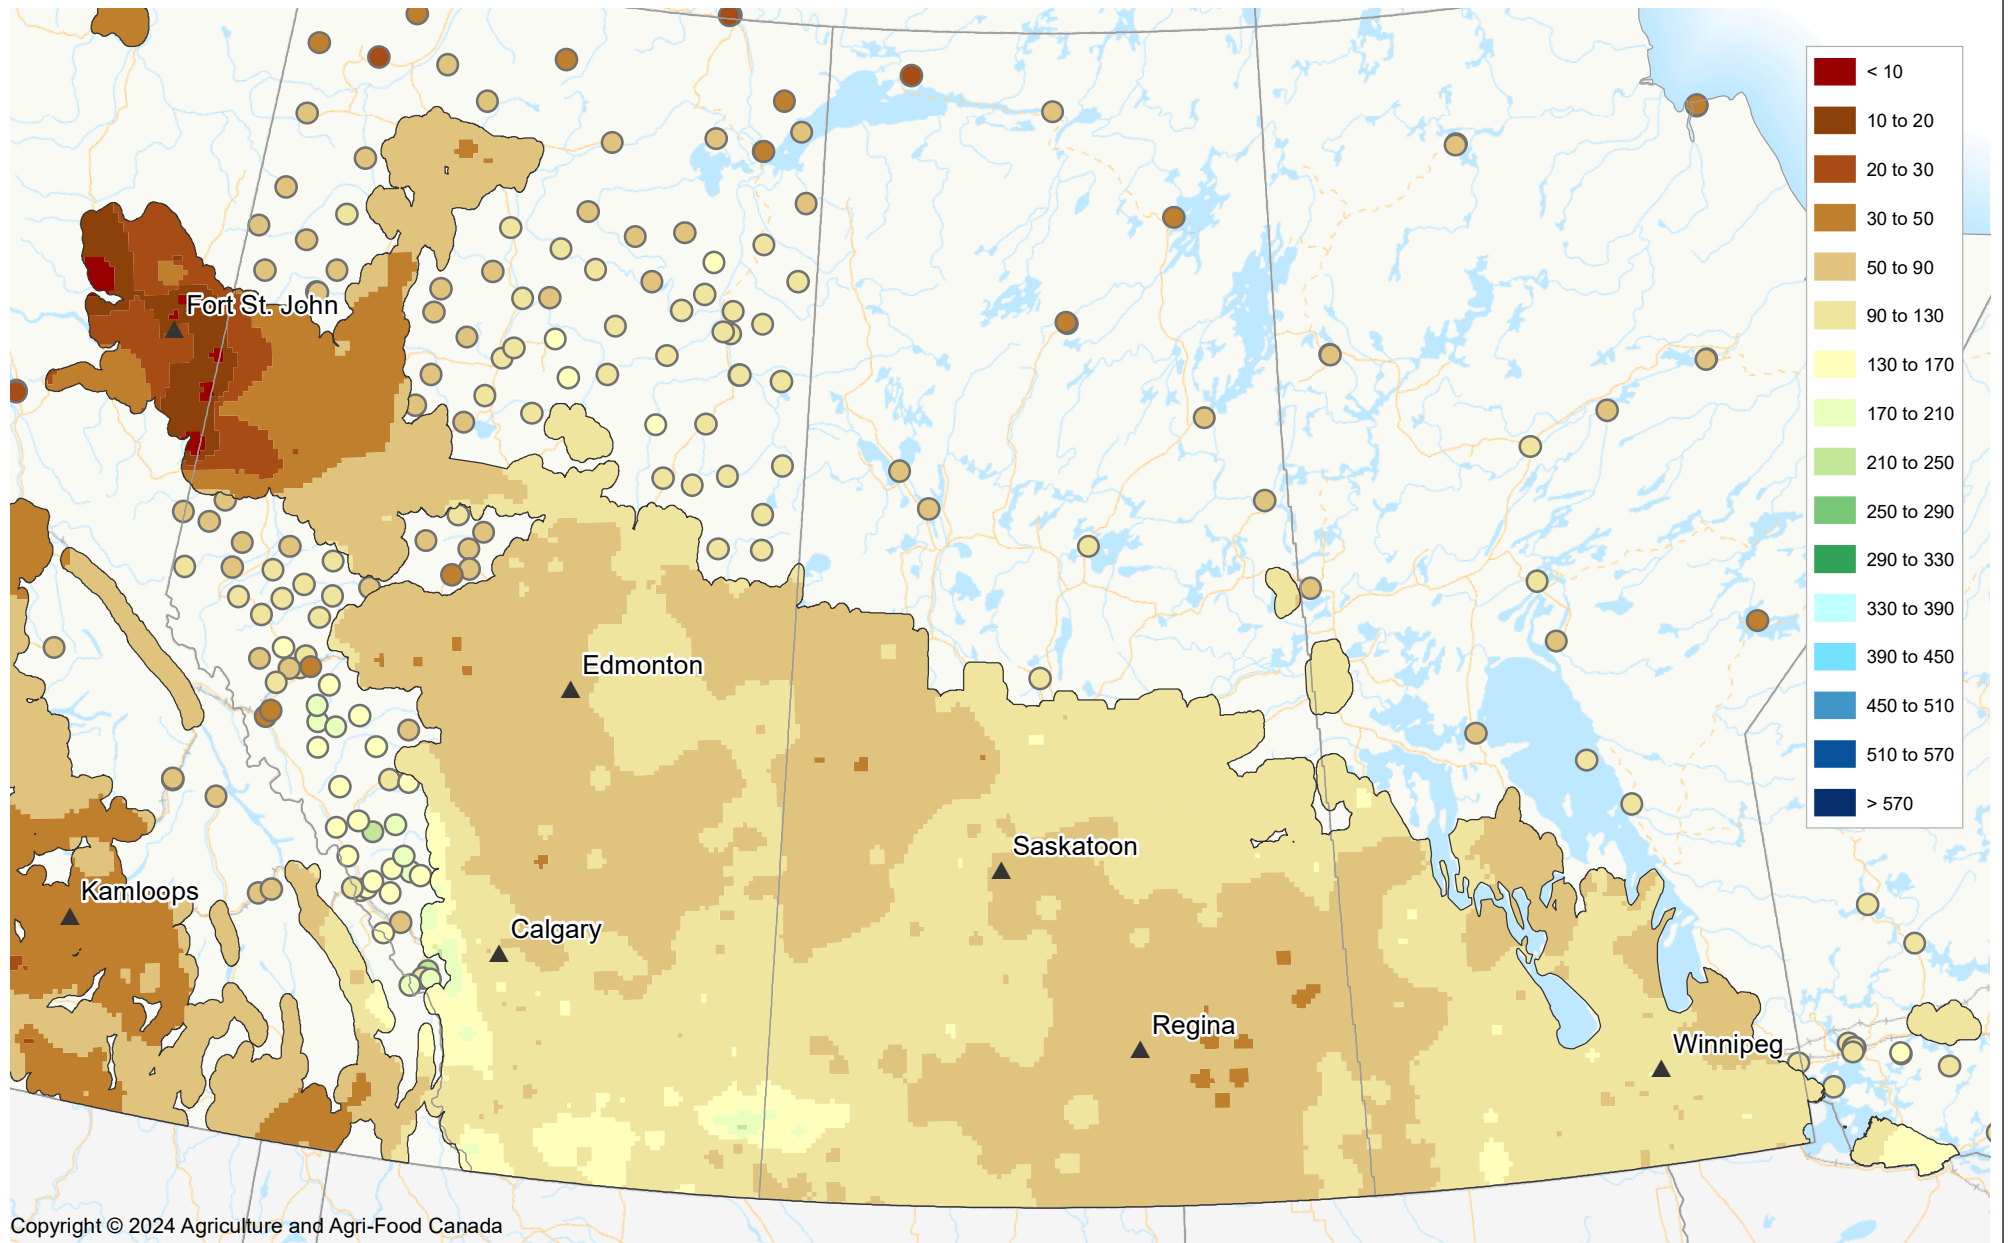

Accumulated Precipitation (mm)

April 1, 2024 to May 22, 2024

Copyright © 2024 Agriculture and Agri-Food Canada

Prepared by Agriculture and Agri-Food Canada's Science and Technology Branch. Data provided through partnership with Environment Canada, Natural Resources Canada, Provincial and private agencies.
Produced using near real-time data that has undergone some quality control. The accuracy of this map varies due to data availability and potential data errors.