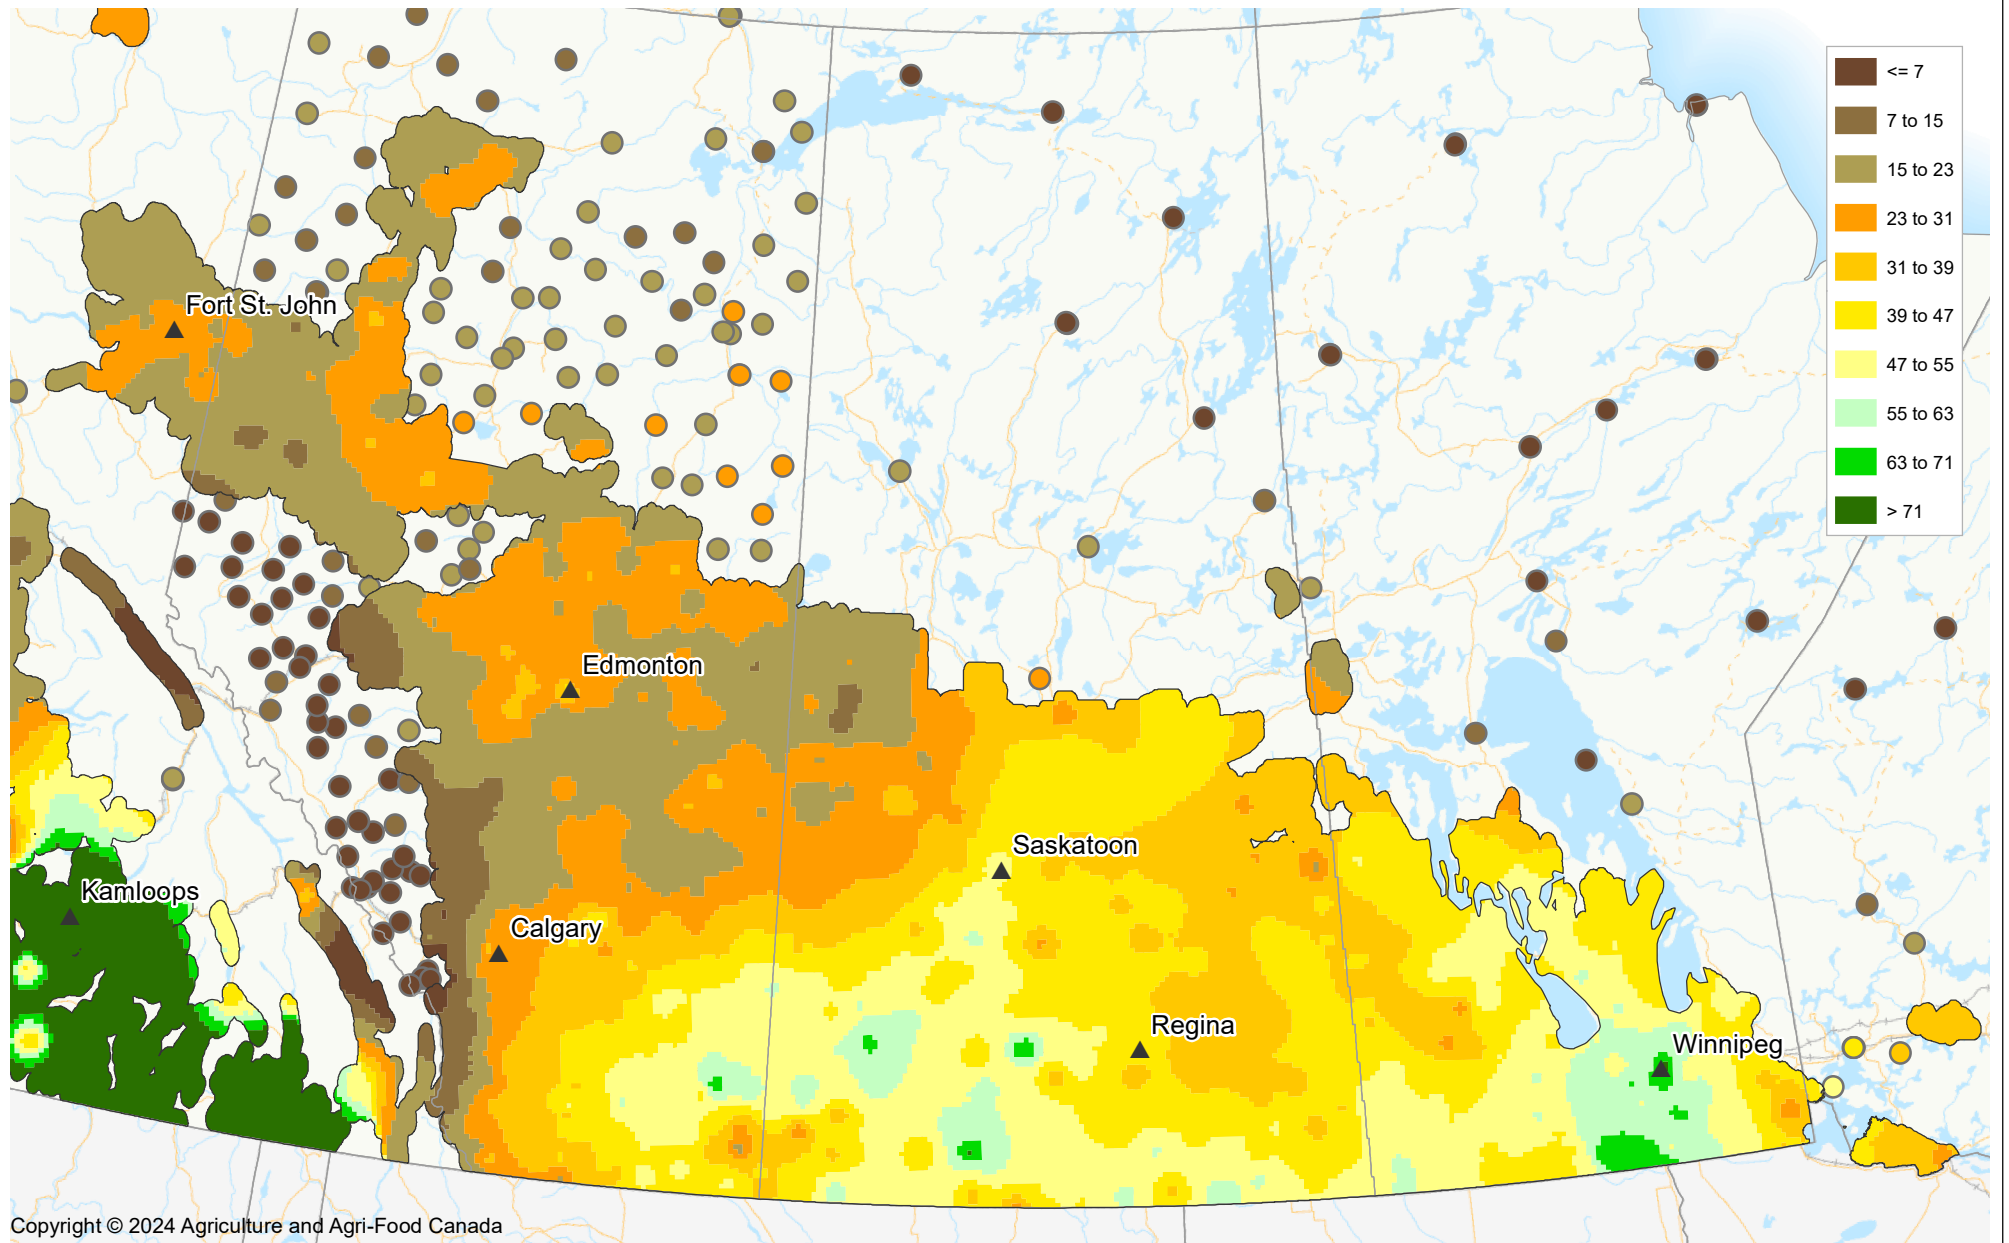

Growing Degree Days: BASE 10

April 1, 2024 to May 20, 2024

Copyright © 2024 Agriculture and Agri-Food Canada

Prepared by Agriculture and Agri-Food Canada's Science and Technology Branch. Data provided through partnership with Environment Canada, Natural Resources Canada, Provincial and private agencies.
Produced using near real-time data that has undergone some quality control. The accuracy of this map varies due to data availability and potential data errors.