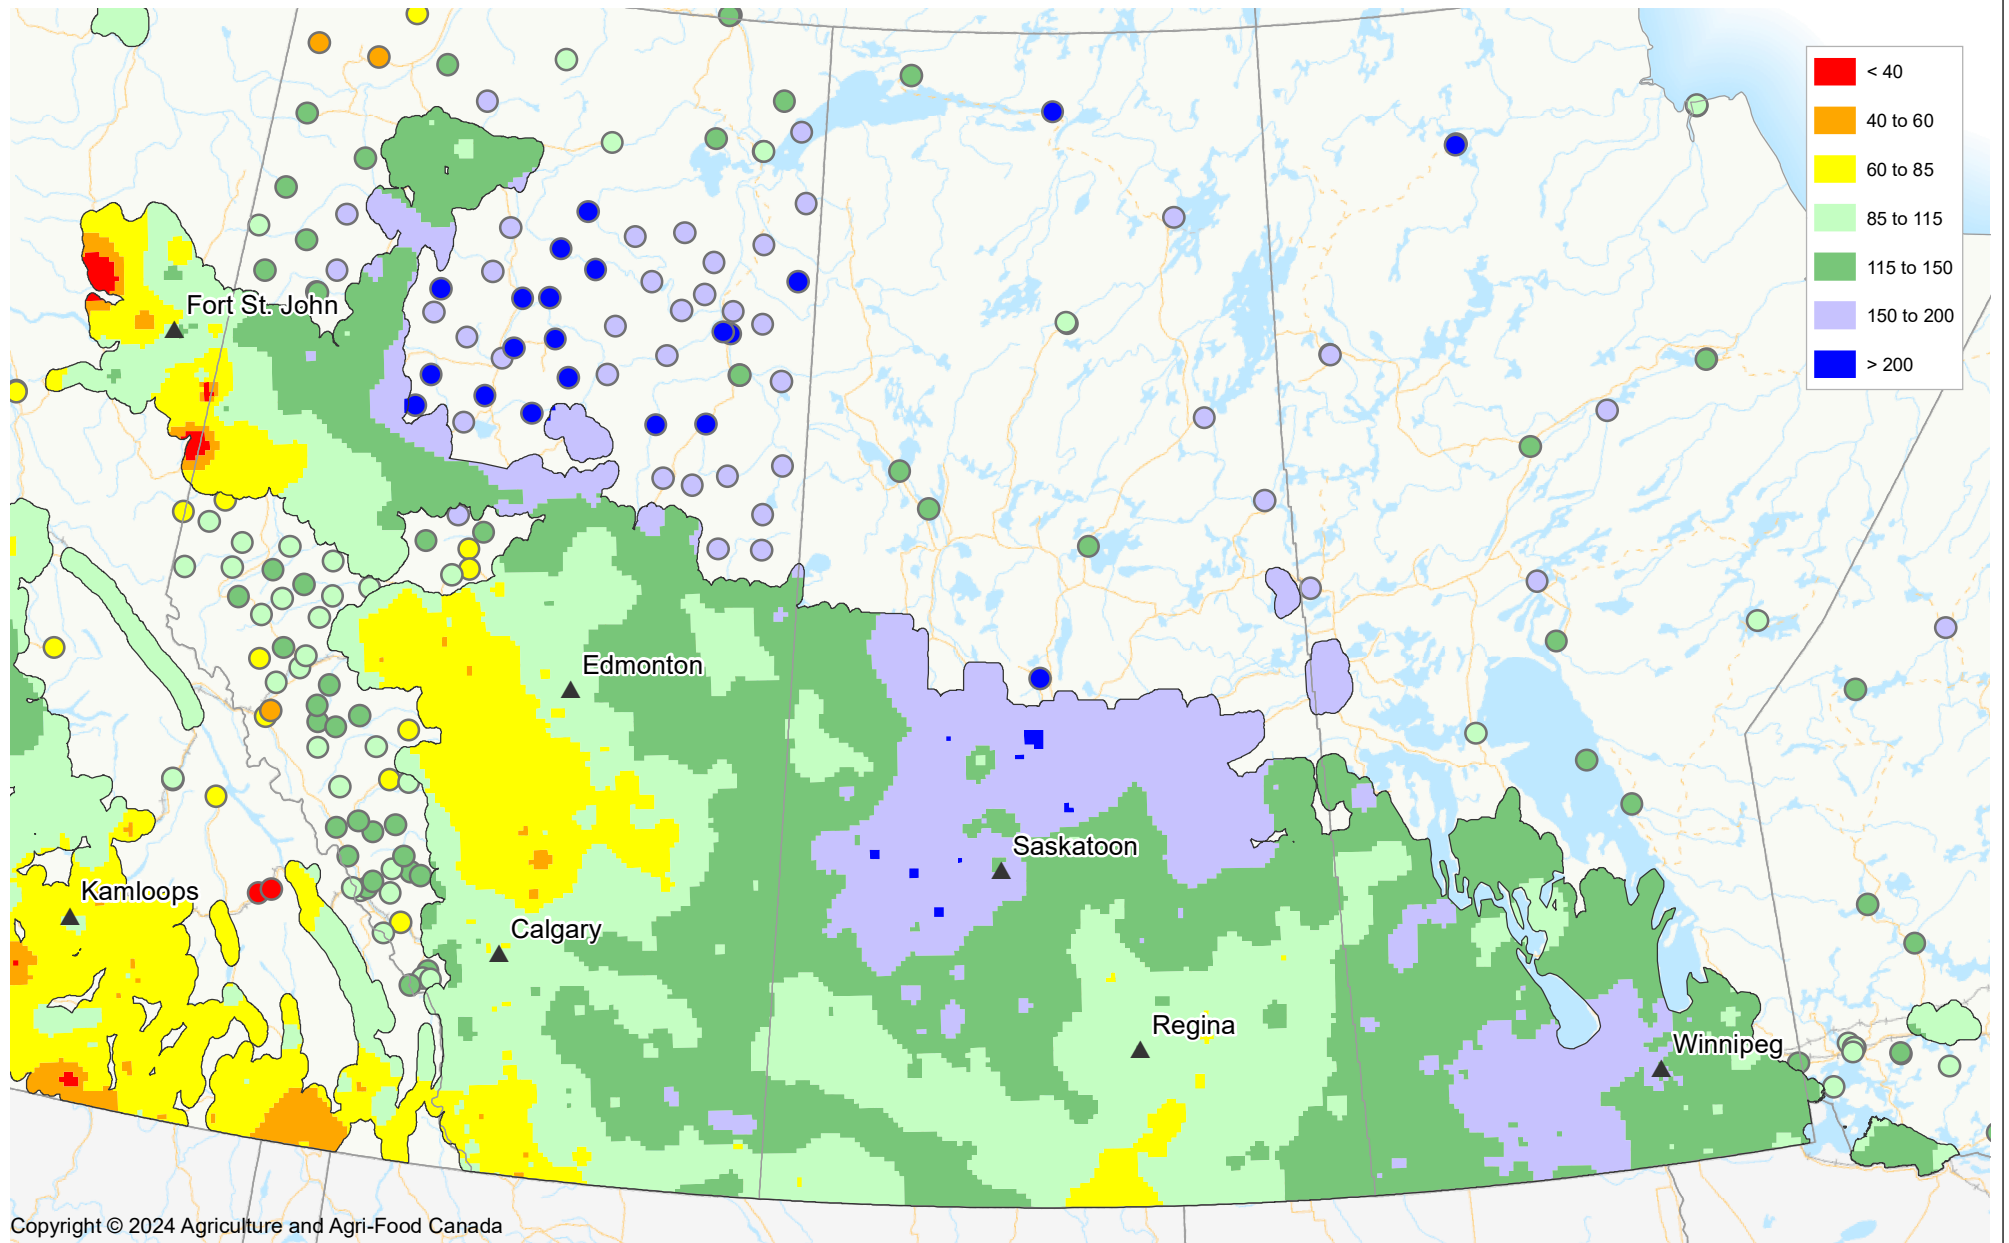

Percent of Average Precipitation

April 1, 2024 to June 26, 2024

Copyright © 2024 Agriculture and Agri-Food Canada

Prepared by Agriculture and Agri-Food Canada's Science and Technology Branch. Data provided through partnership with Environment Canada, Natural Resources Canada, Provincial and private agencies. Produced using near real-time data that has undergone some quality control. The accuracy of this map varies due to data availability and potential data errors.