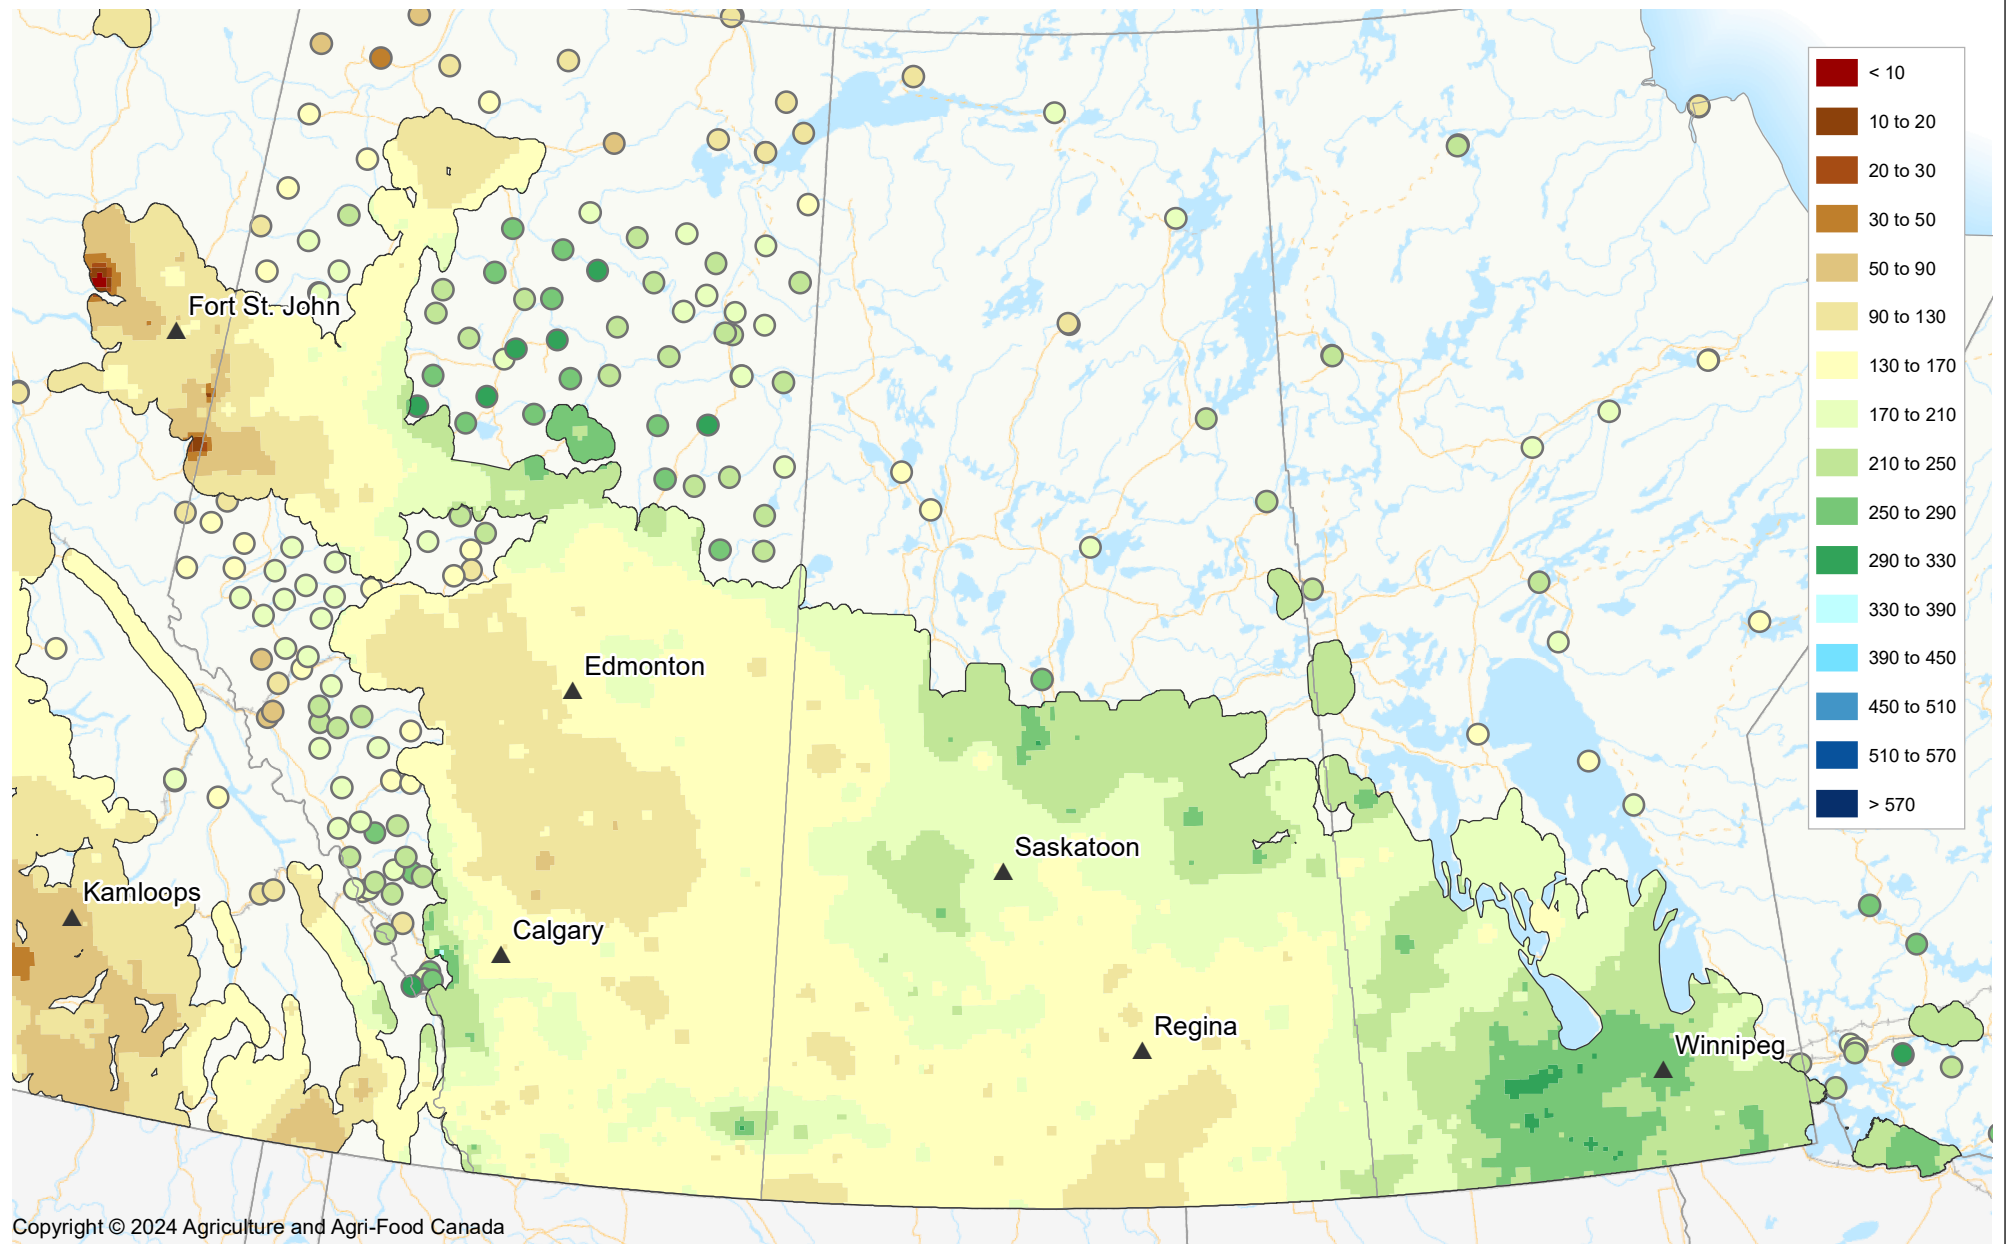

Accumulated Precipitation (mm)

April 1, 2024 to June 26, 2024

Copyright © 2024 Agriculture and Agri-Food Canada

Prepared by Agriculture and Agri-Food Canada's Science and Technology Branch. Data provided through partnership with Environment Canada, Natural Resources Canada, Provincial and private agencies.

Produced using near real-time data that has undergone some quality control. The accuracy of this map varies due to data availability and potential data errors.

Created: 2024-06-27
www.agr.gc.ca/drought