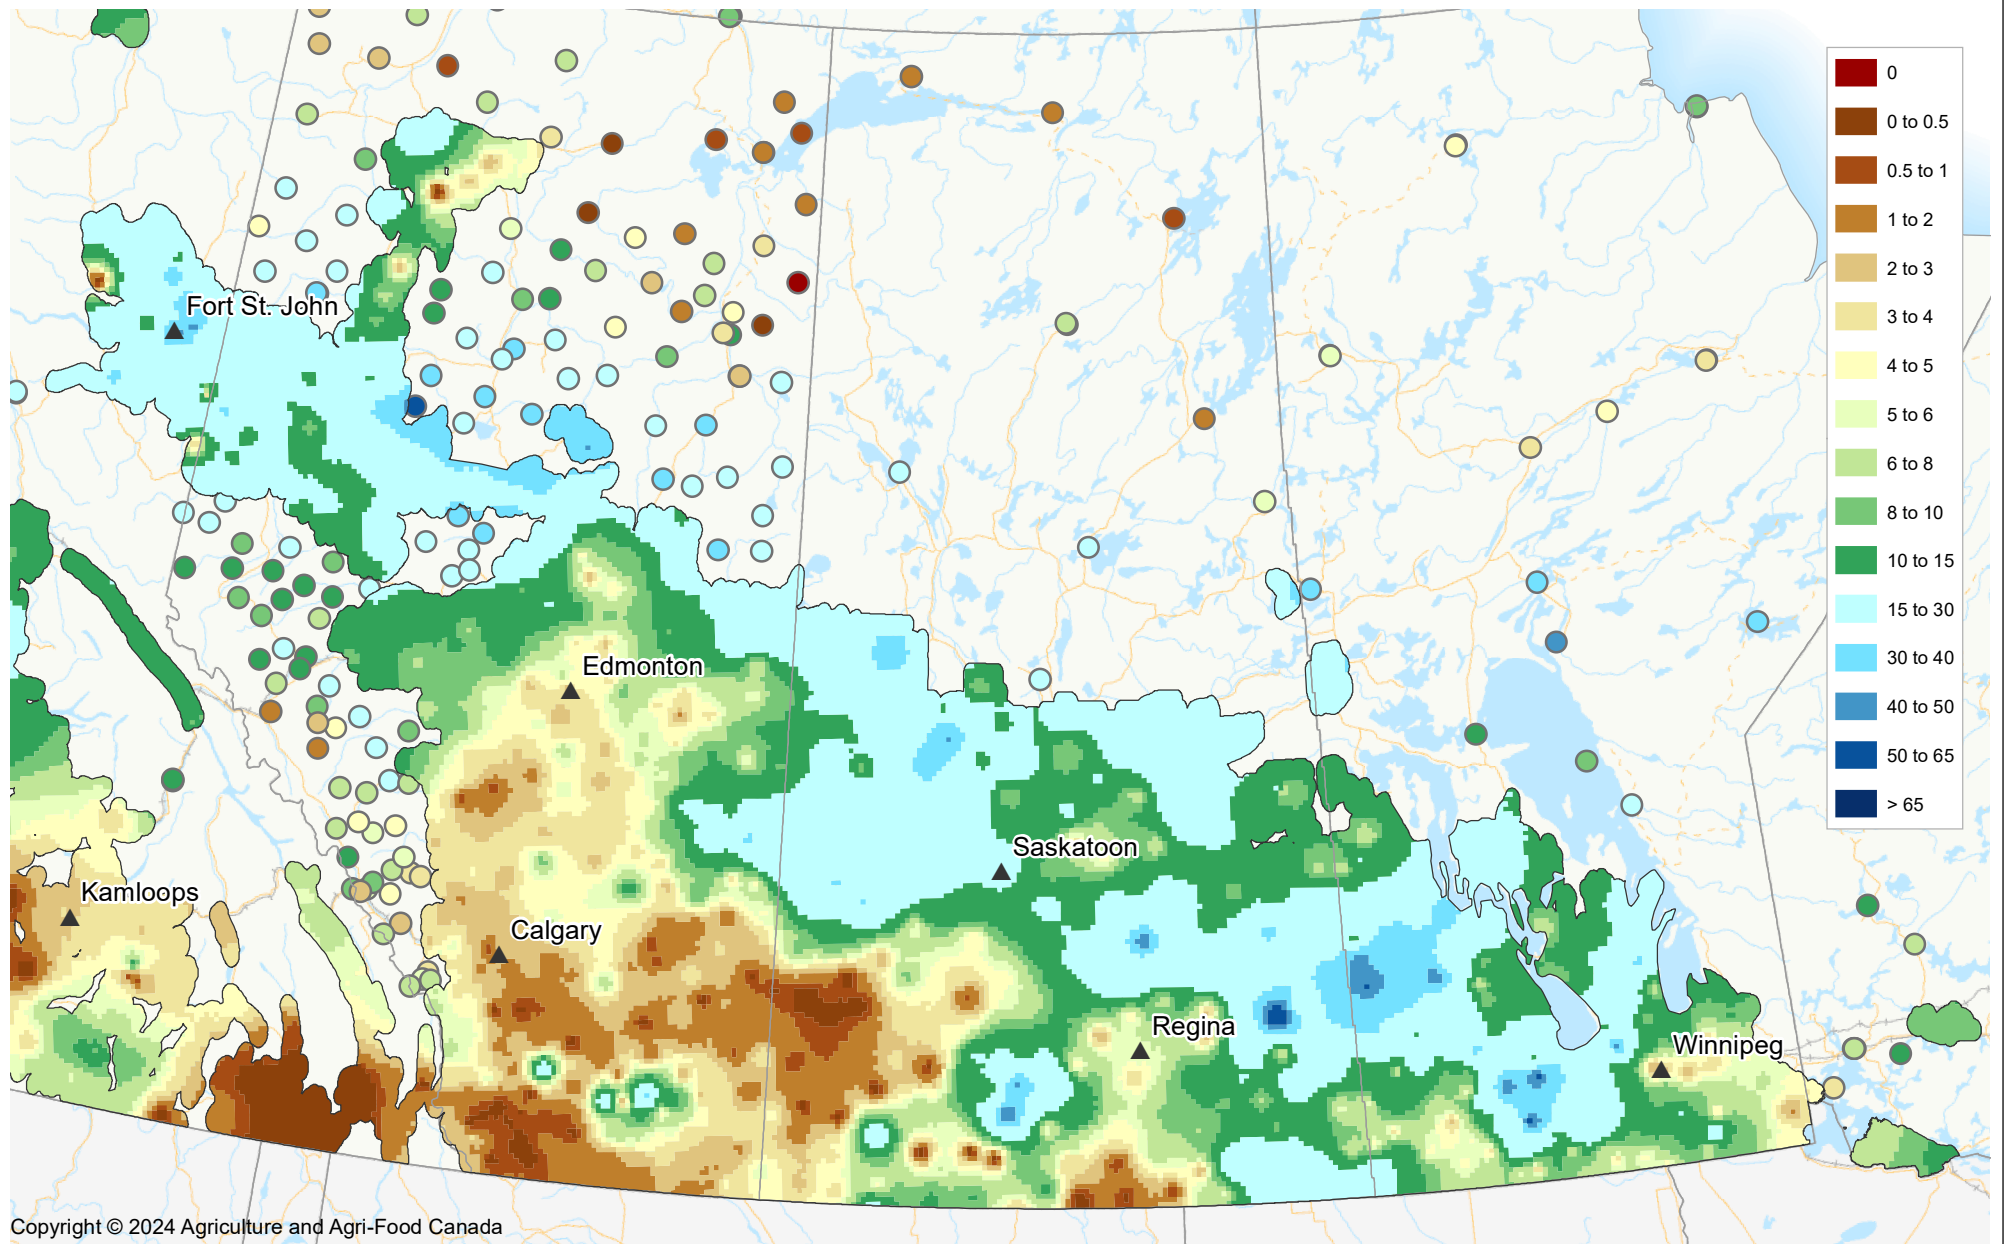

# Accumulated Precipitation (mm)

in past 7 days, as of June 26, 2024

Copyright © 2024 Agriculture and Agri-Food Canada

Prepared by Agriculture and Agri-Food Canada's Science and Technology Branch. Data provided through partnership with Environment Canada, Natural Resources Canada, Provincial and private agencies. Produced using near real-time data that has undergone some quality control. The accuracy of this map varies due to data availability and potential data errors.