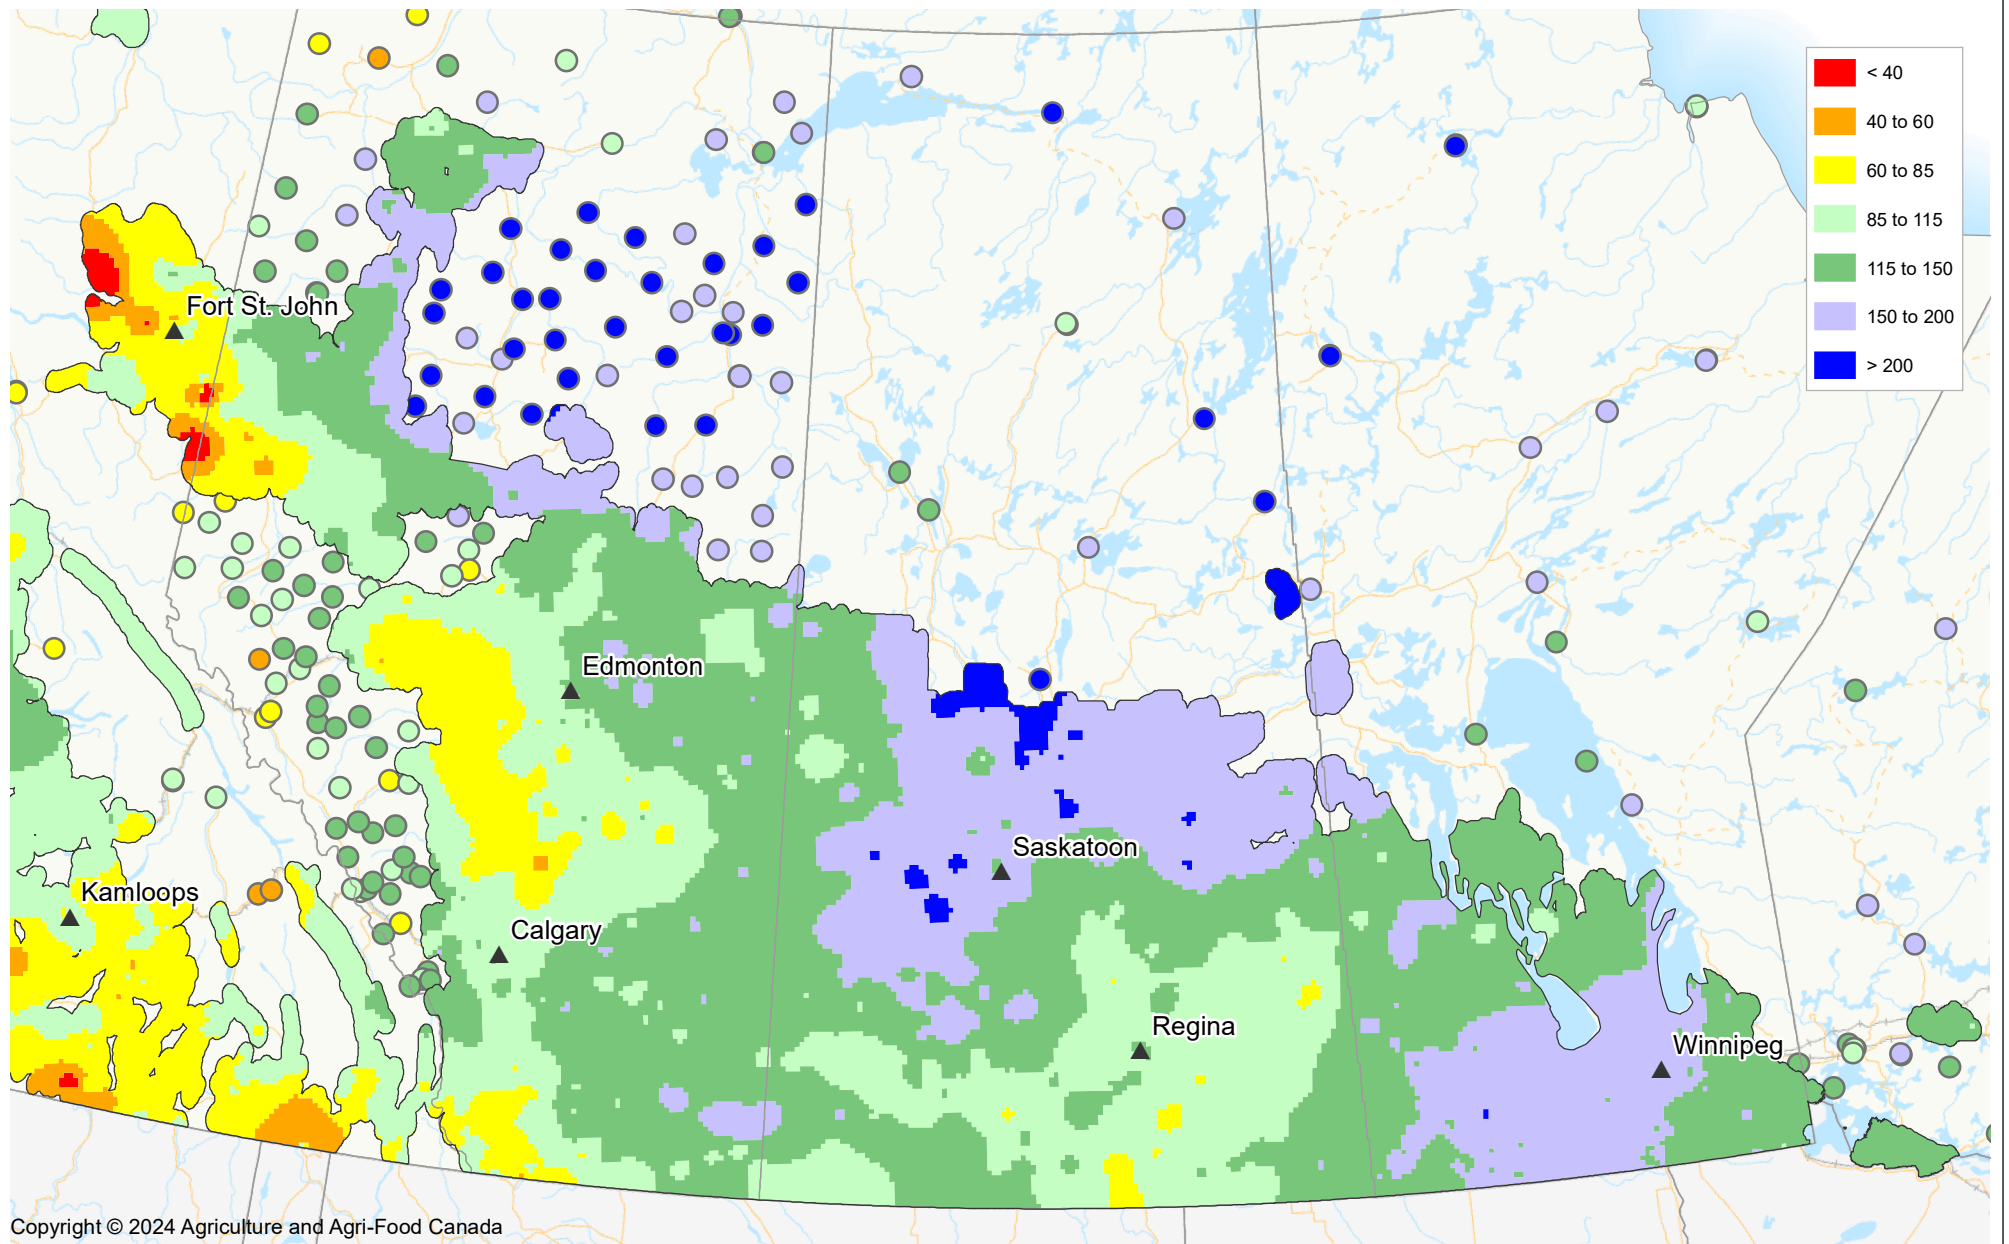

Percent of Average Precipitation

April 1, 2024 to June 19, 2024

Copyright © 2024 Agriculture and Agri-Food Canada

Prepared by Agriculture and Agri-Food Canada's Science and Technology Branch. Data provided through partnership with Environment Canada, Natural Resources Canada, Provincial and private agencies.

Produced using near real-time data that has undergone some quality control. The accuracy of this map varies due to data availability and potential data errors.

Created: 2024-06-20
www.agr.gc.ca/drought