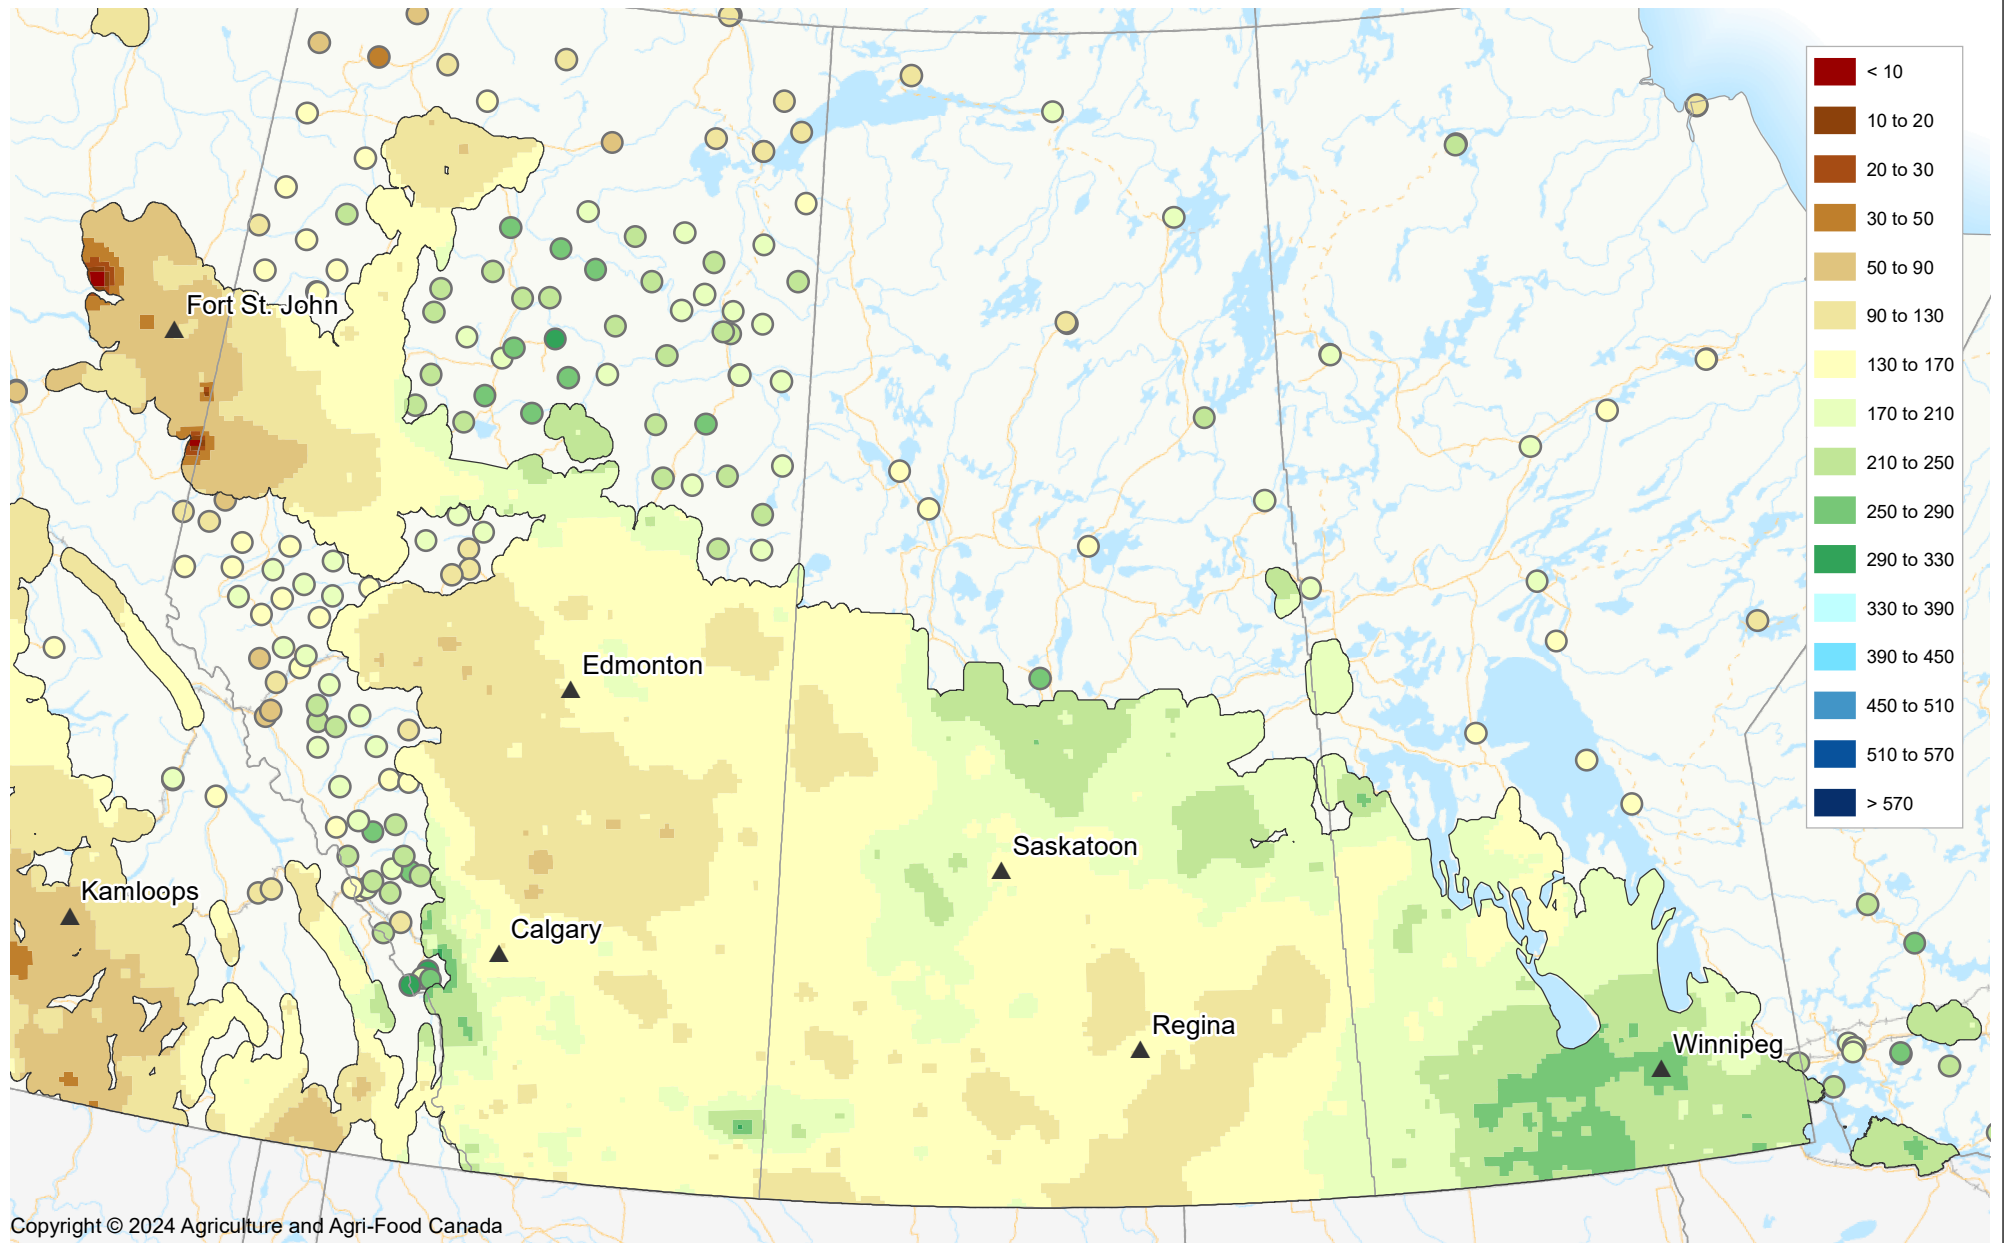

Accumulated Precipitation (mm)

April 1, 2024 to June 19, 2024

Copyright © 2024 Agriculture and Agri-Food Canada

Prepared by Agriculture and Agri-Food Canada's Science and Technology Branch. Data provided through partnership with Environment Canada, Natural Resources Canada, Provincial and private agencies.

Produced using near real-time data that has undergone some quality control. The accuracy of this map varies due to data availability and potential data errors.

Created: 2024-06-20
www.agr.gc.ca/drought