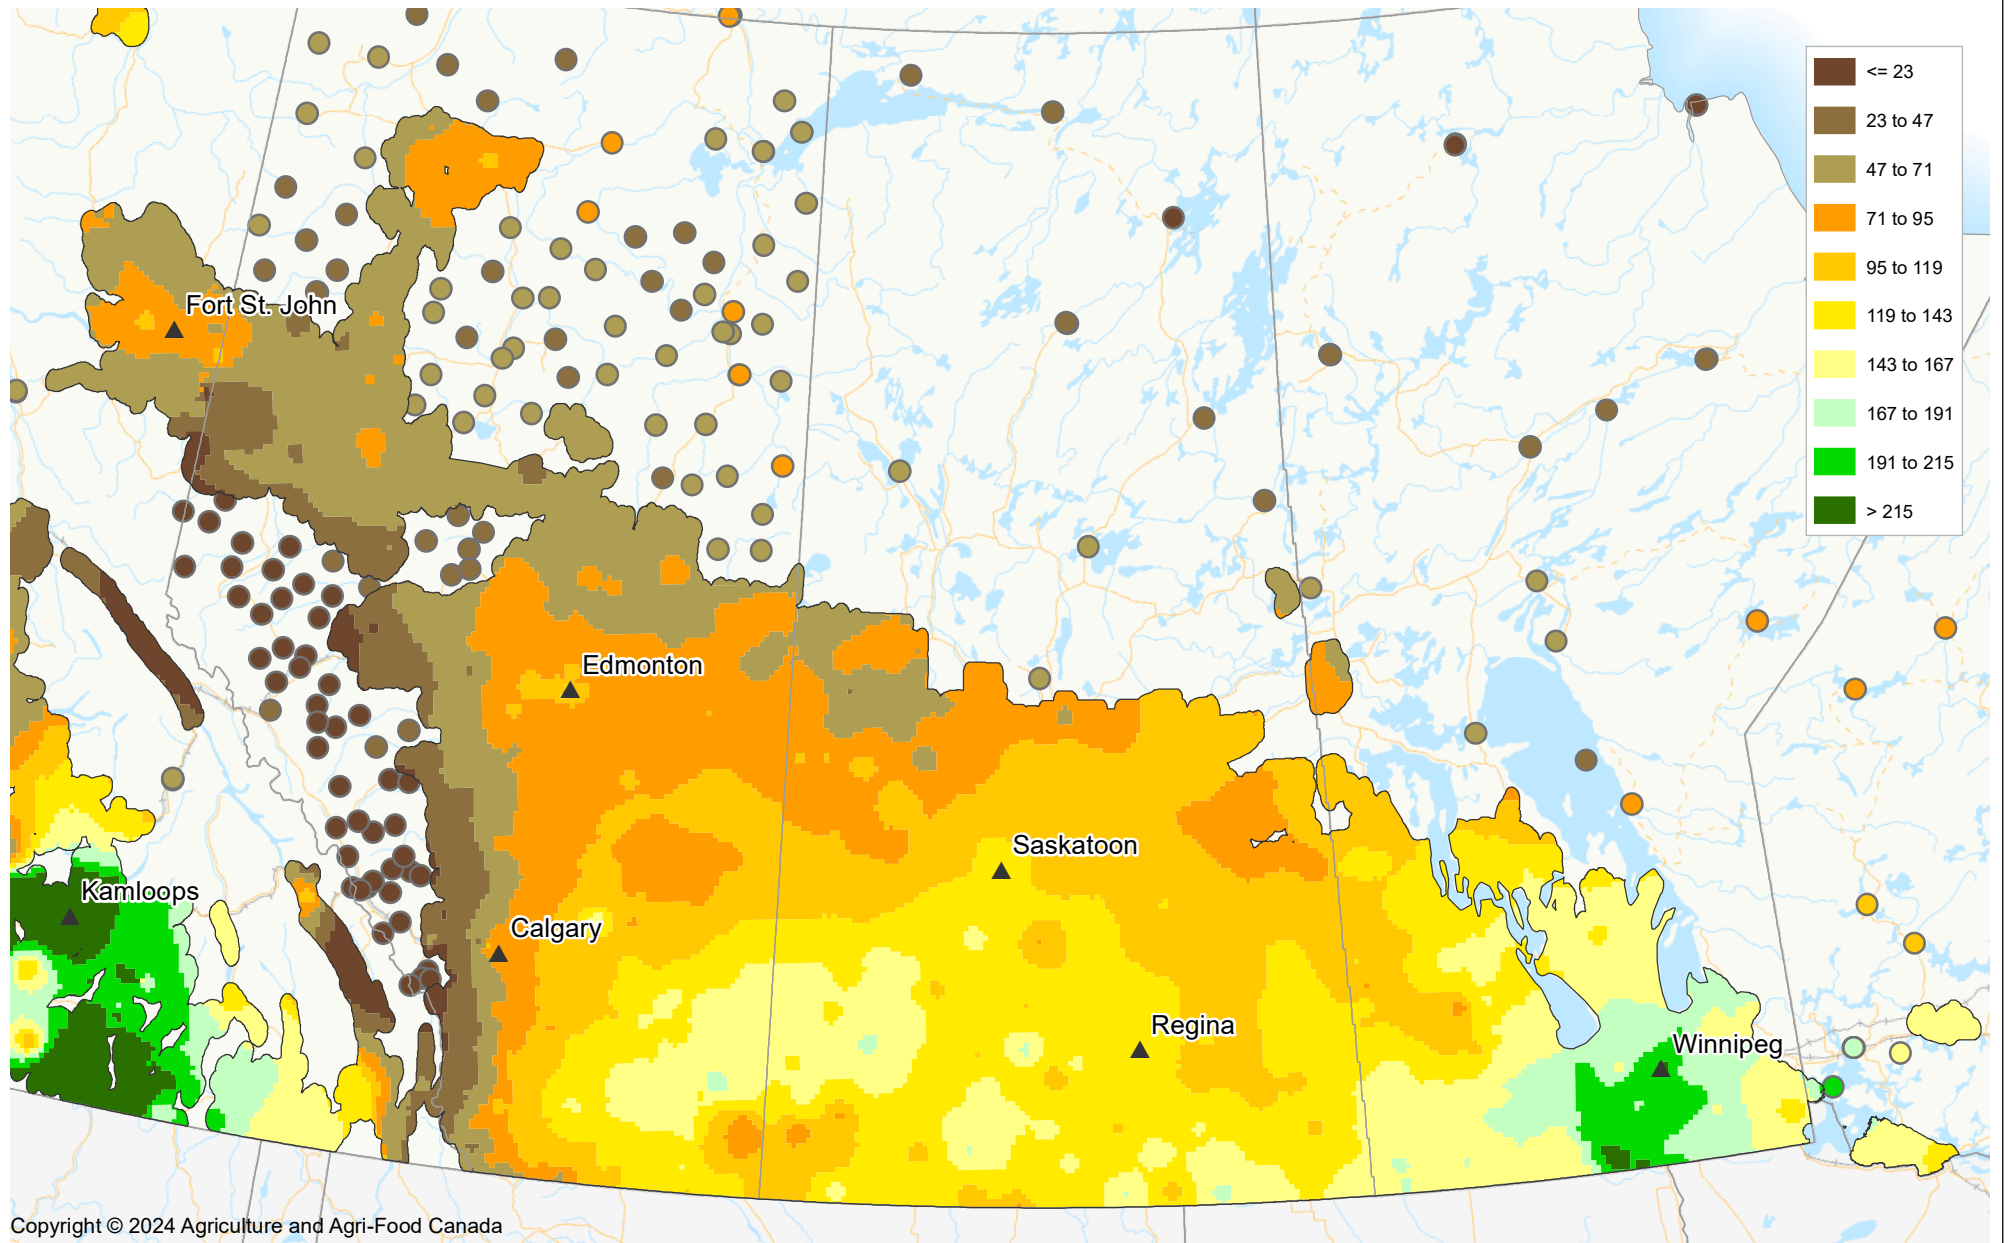

Growing Degree Days: BASE 10 April 1, 2024 to June 17, 2024

Copyright © 2024 Agriculture and Agri-Food Canada

Prepared by Agriculture and Agri-Food Canada's Science and Technology Branch. Data provided through partnership with Environment Canada, Natural Resources Canada, Provincial and private agencies. Produced using near real-time data that has undergone some quality control. The accuracy of this map varies due to data availability and potential data errors.