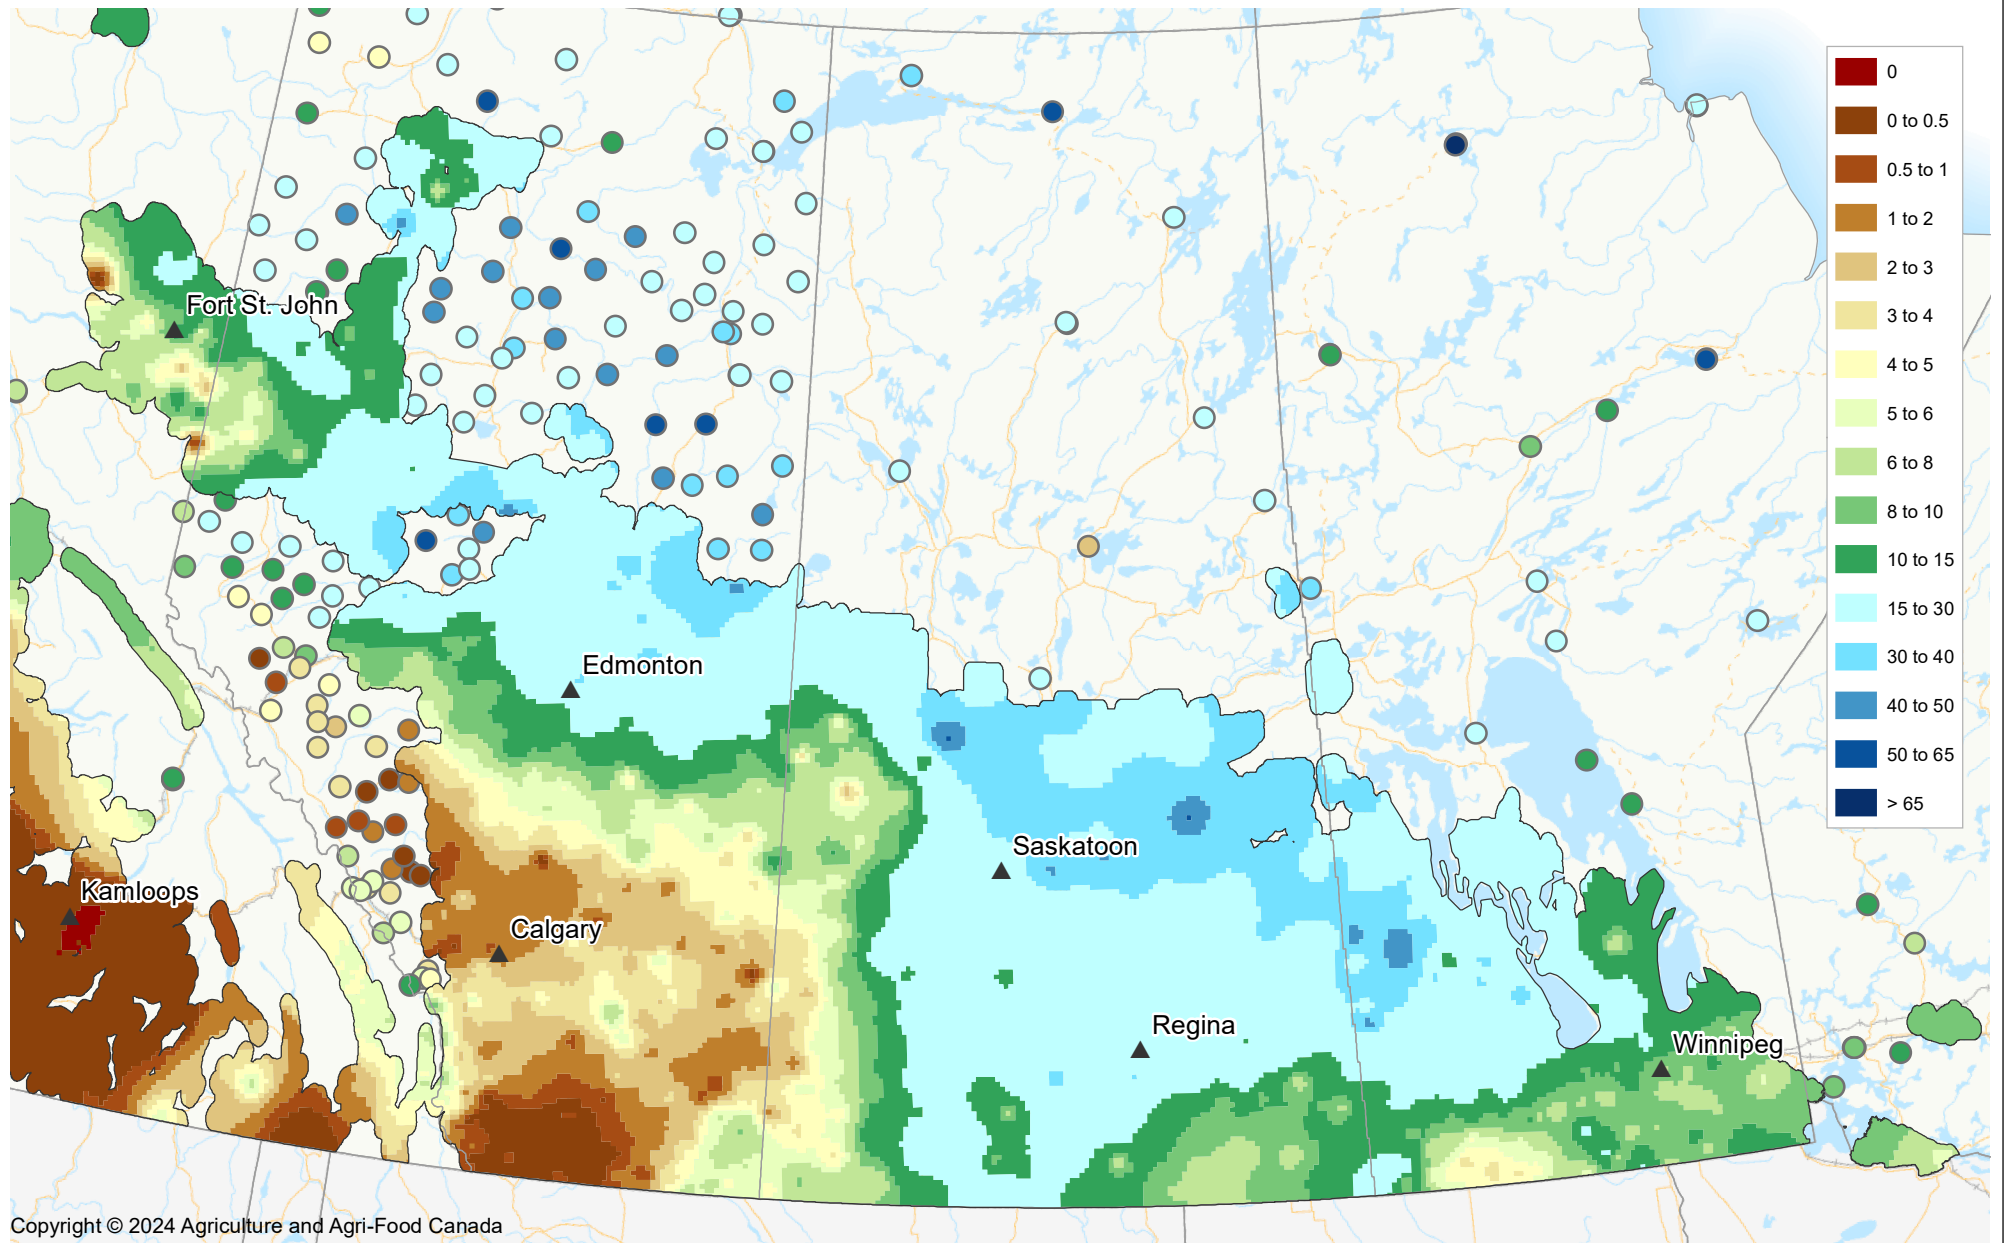

Accumulated Precipitation (mm)

in past 7 days, as of June 12, 2024

Copyright © 2024 Agriculture and Agri-Food Canada

Prepared by Agriculture and Agri-Food Canada's Science and Technology Branch. Data provided through partnership with Environment Canada, Natural Resources Canada, Provincial and private agencies. Produced using near real-time data that has undergone some quality control. The accuracy of this map varies due to data availability and potential data errors.