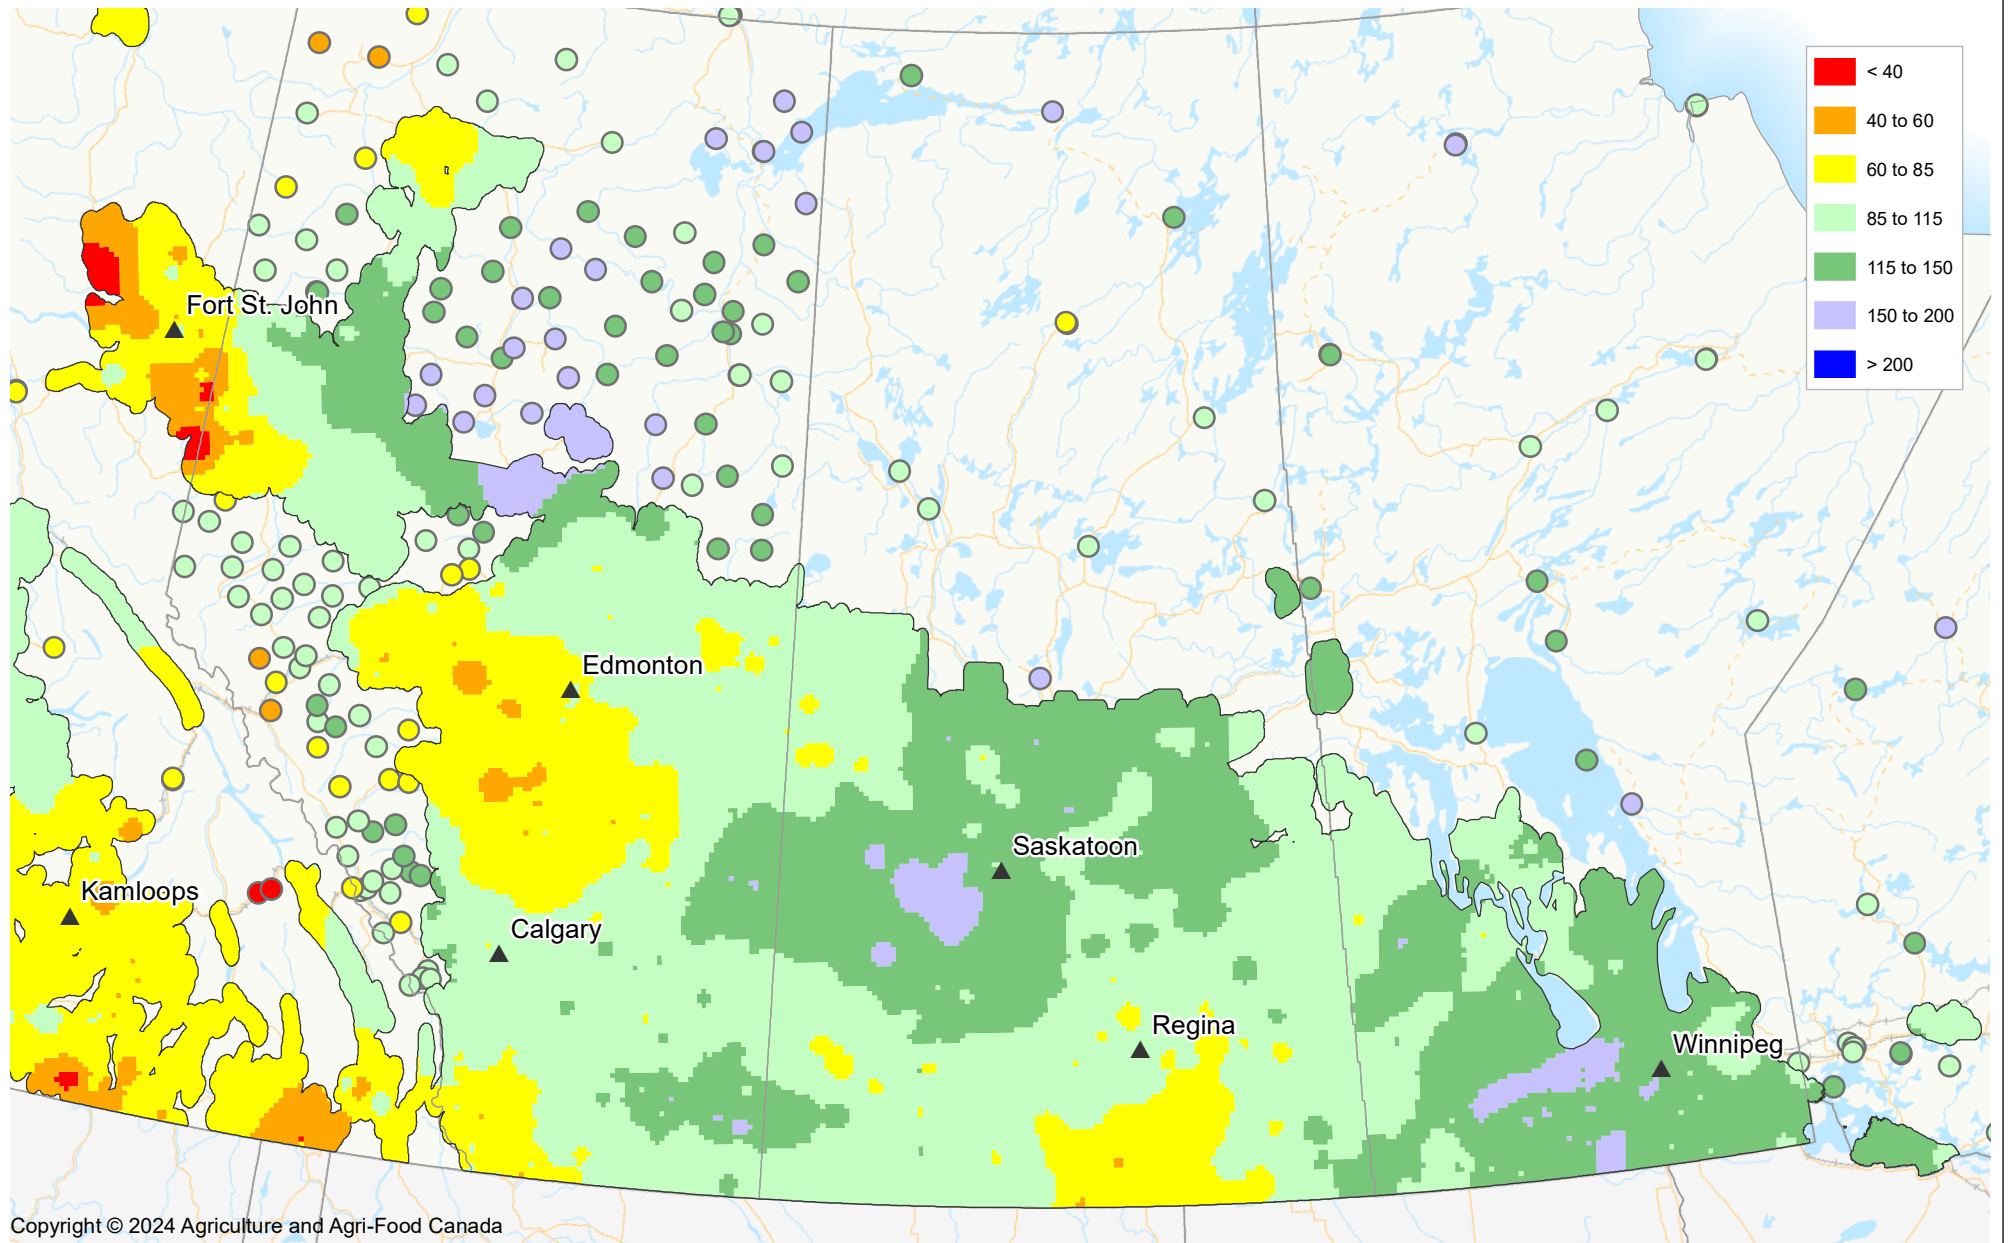

Percent of Average Precipitation

April 1, 2024 to July 31, 2024

Copyright © 2024 Agriculture and Agri-Food Canada

Prepared by Agriculture and Agri-Food Canada's Science and Technology Branch. Data provided through partnership with Environment Canada, Natural Resources Canada, Provincial and private agencies. Produced using near real-time data that has undergone some quality control. The accuracy of this map varies due to data availability and potential data errors.