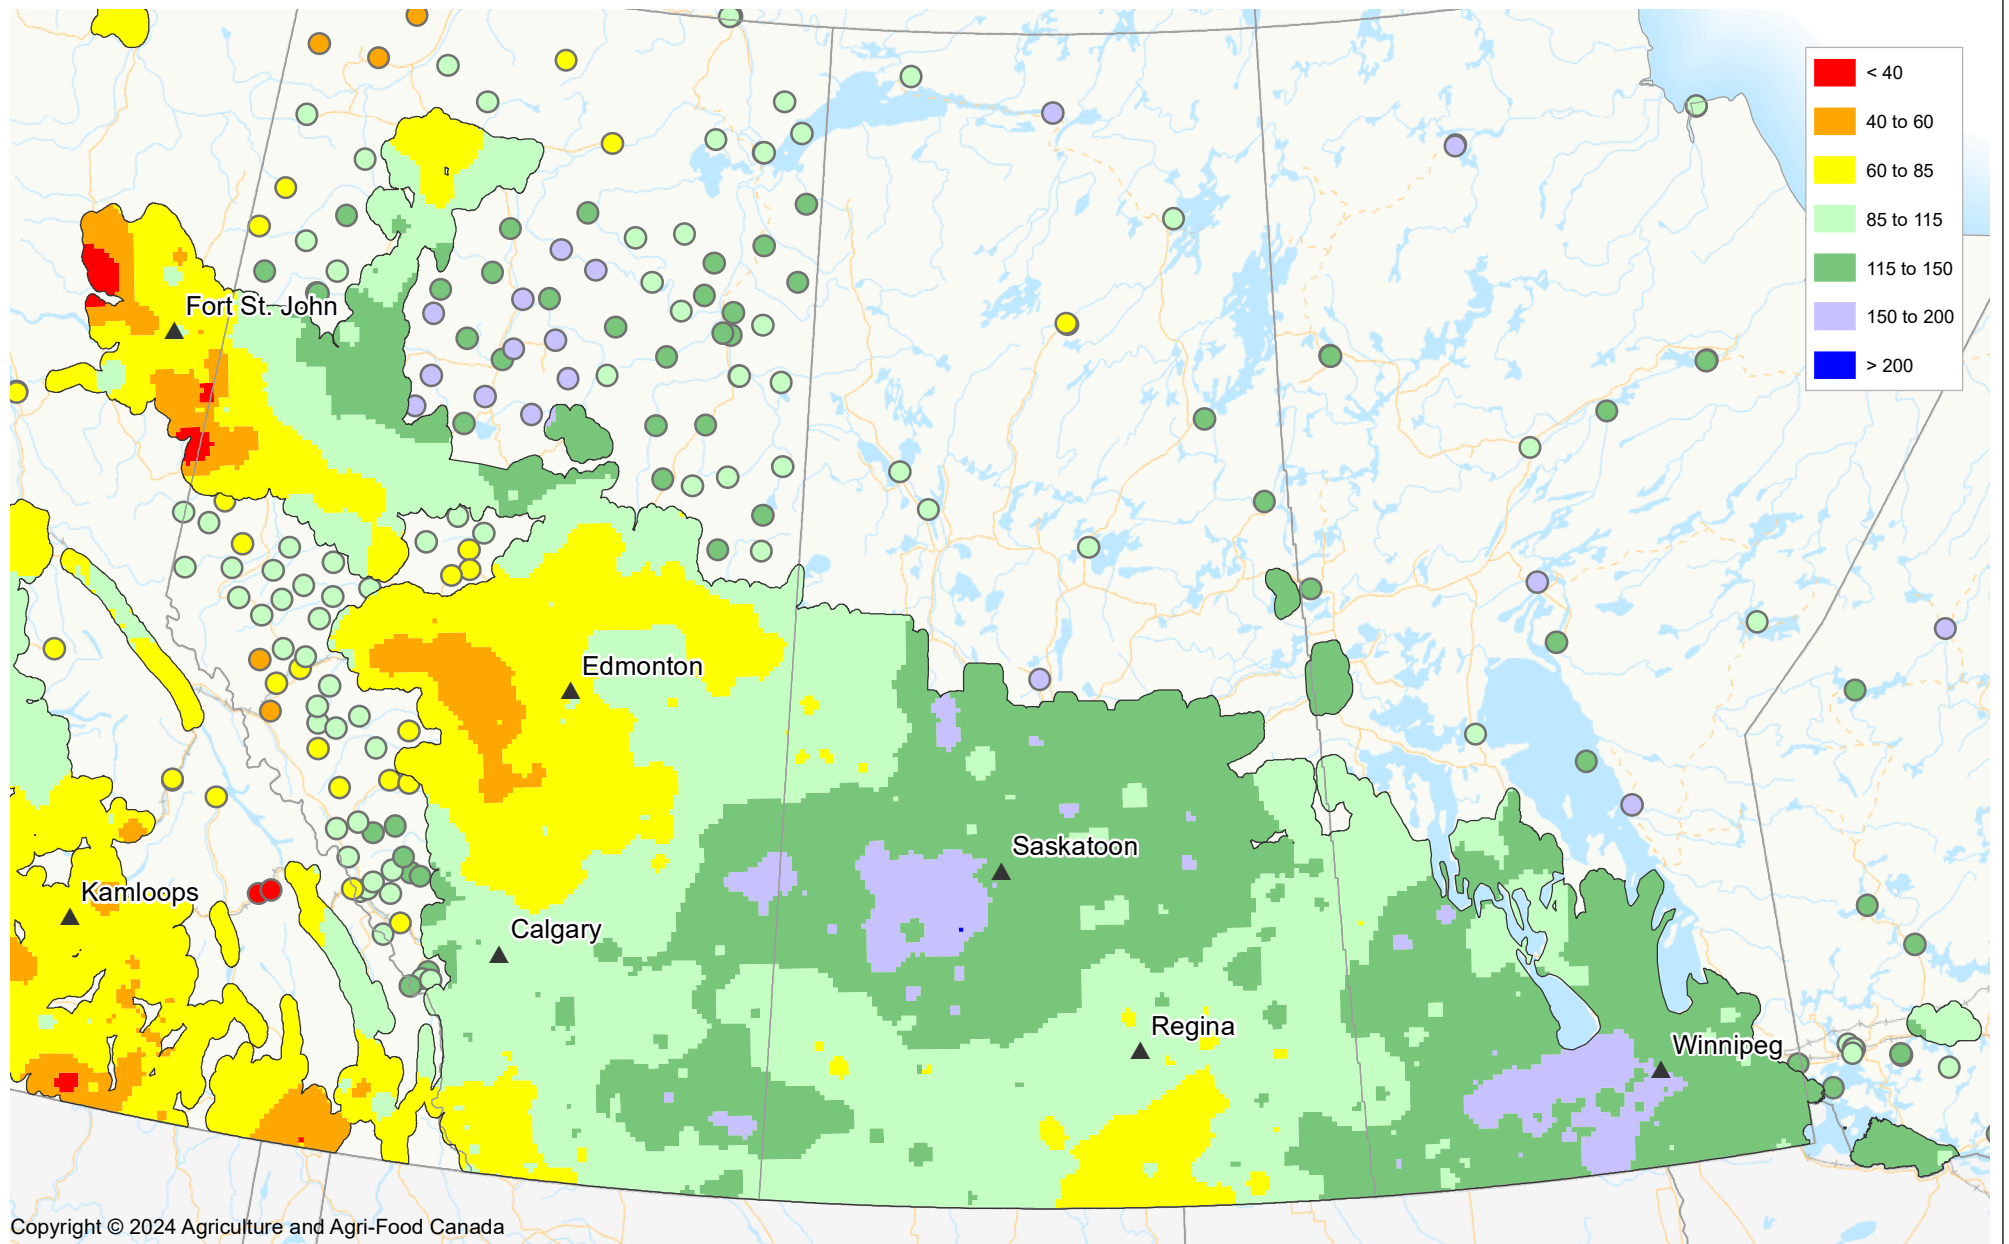

Percent of Average Precipitation

April 1, 2024 to July 23, 2024

Copyright © 2024 Agriculture and Agri-Food Canada

Prepared by Agriculture and Agri-Food Canada's Science and Technology Branch. Data provided through partnership with Environment Canada, Natural Resources Canada, Provincial and private agencies.
Produced using near real-time data that has undergone some quality control. The accuracy of this map varies due to data availability and potential data errors.