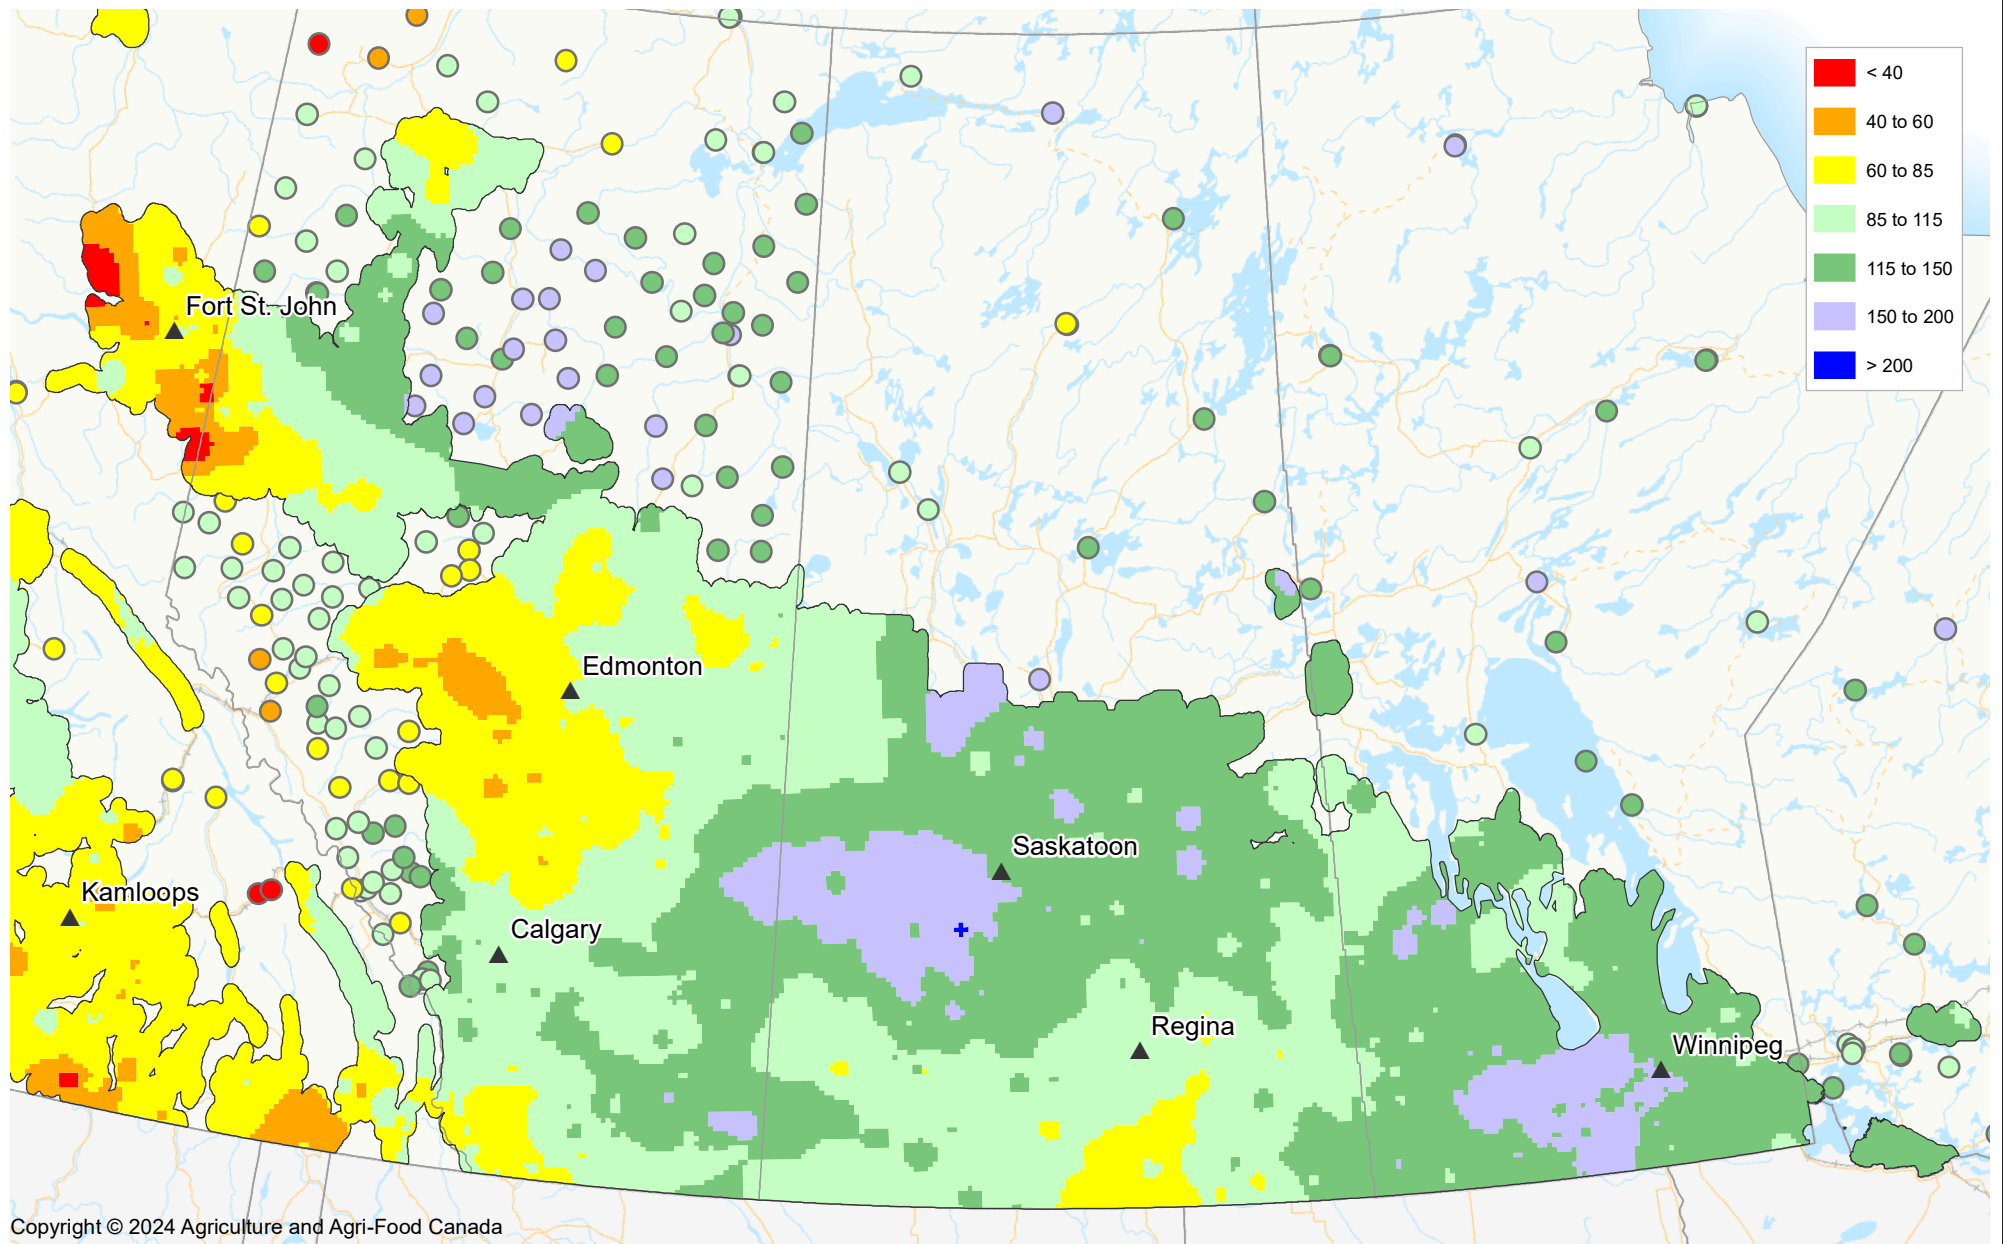

Percent of Average Precipitation

April 1, 2024 to July 17, 2024

Copyright © 2024 Agriculture and Agri-Food Canada

Prepared by Agriculture and Agri-Food Canada's Science and Technology Branch. Data provided through partnership with Environment Canada, Natural Resources Canada, Provincial and private agencies. Produced using near real-time data that has undergone some quality control. The accuracy of this map varies due to data availability and potential data errors.