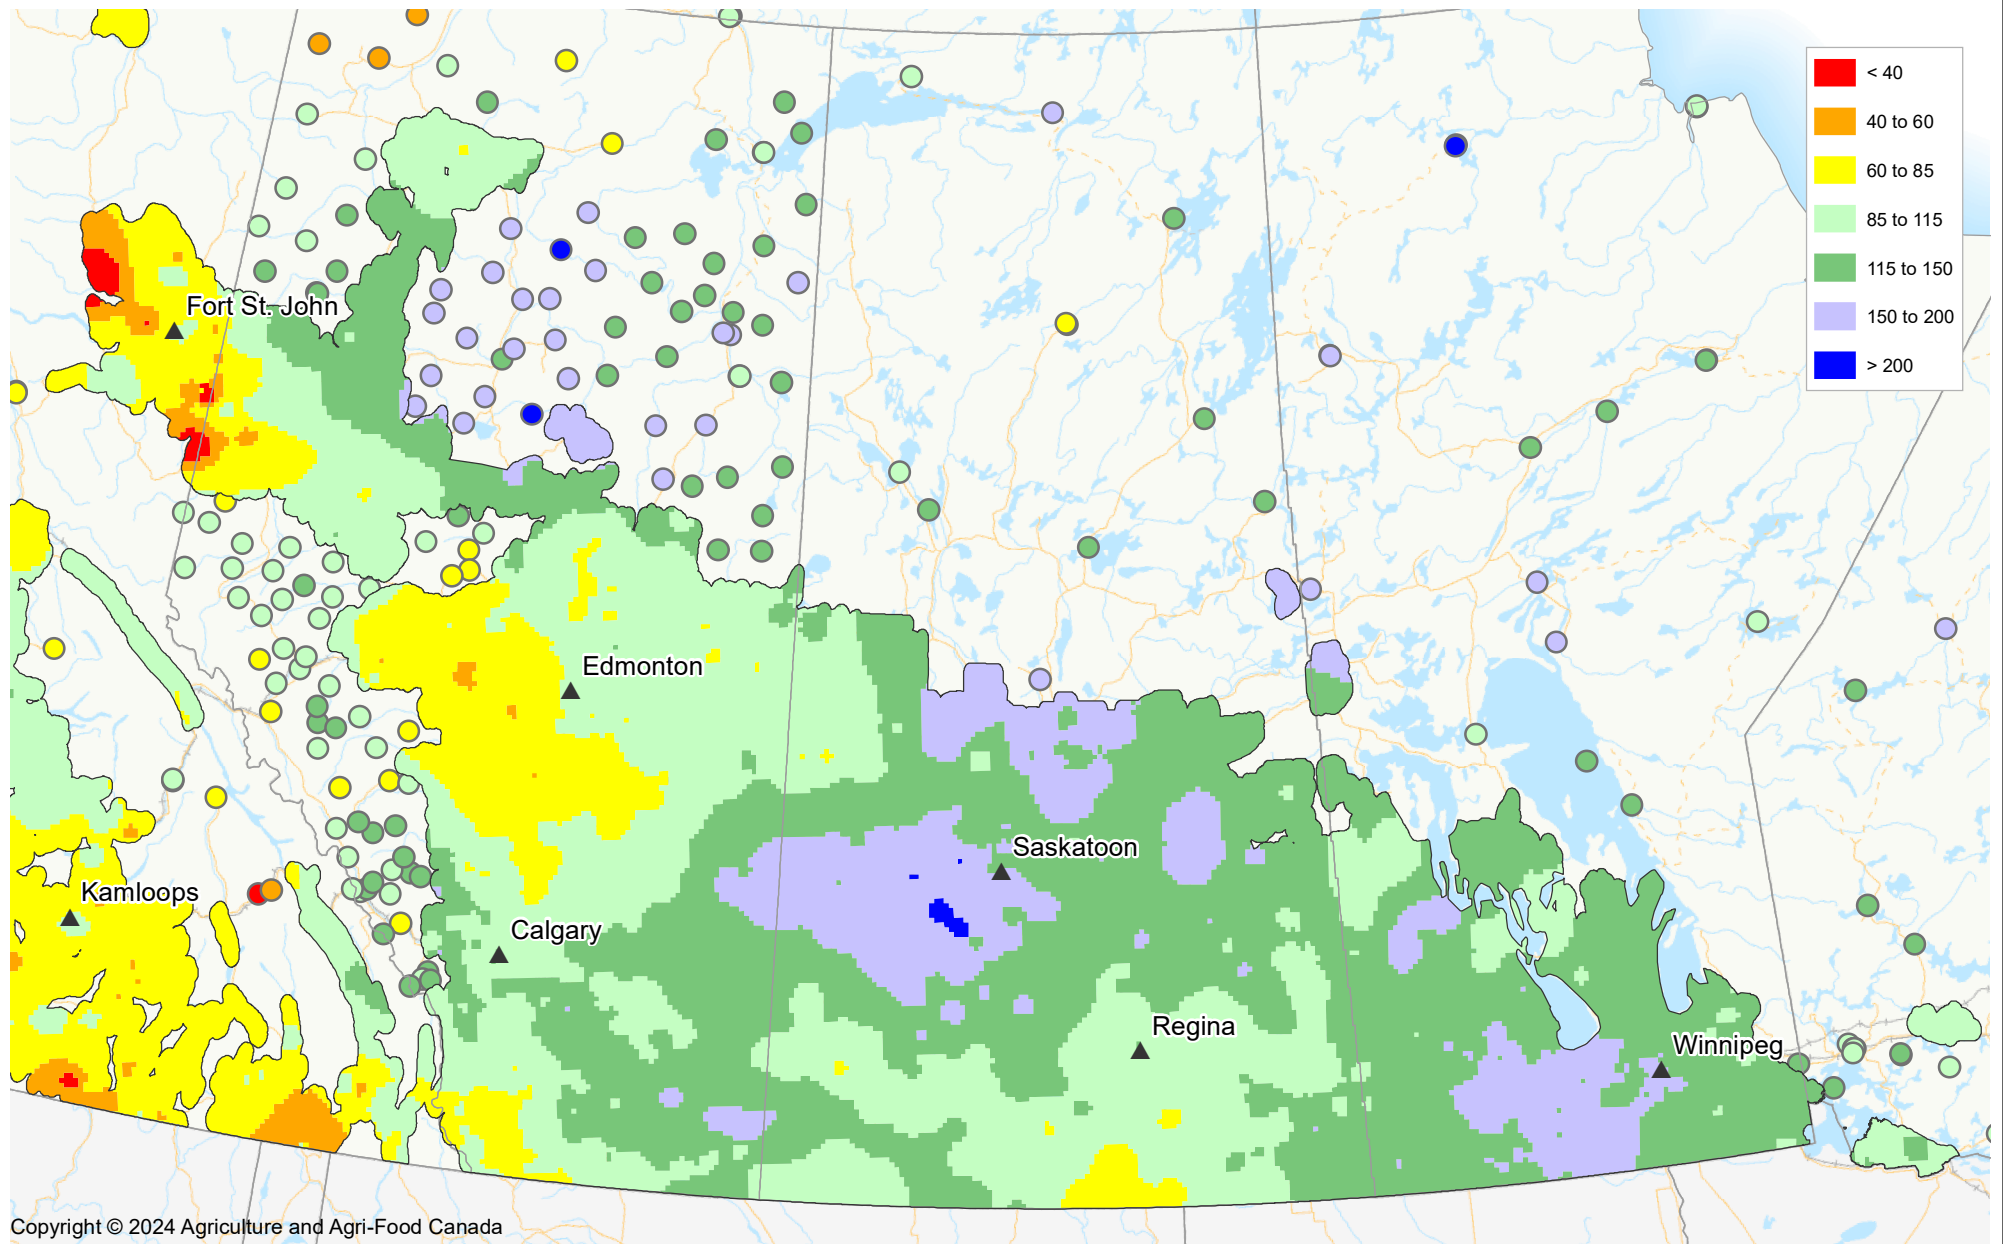

Percent of Average Precipitation

April 1, 2024 to July 10, 2024

Copyright © 2024 Agriculture and Agri-Food Canada

Prepared by Agriculture and Agri-Food Canada's Science and Technology Branch. Data provided through partnership with Environment Canada, Natural Resources Canada, Provincial and private agencies.

Produced using near real-time data that has undergone some quality control. The accuracy of this map varies due to data availability and potential data errors.

Created: 2024-07-11
www.agr.gc.ca/drought