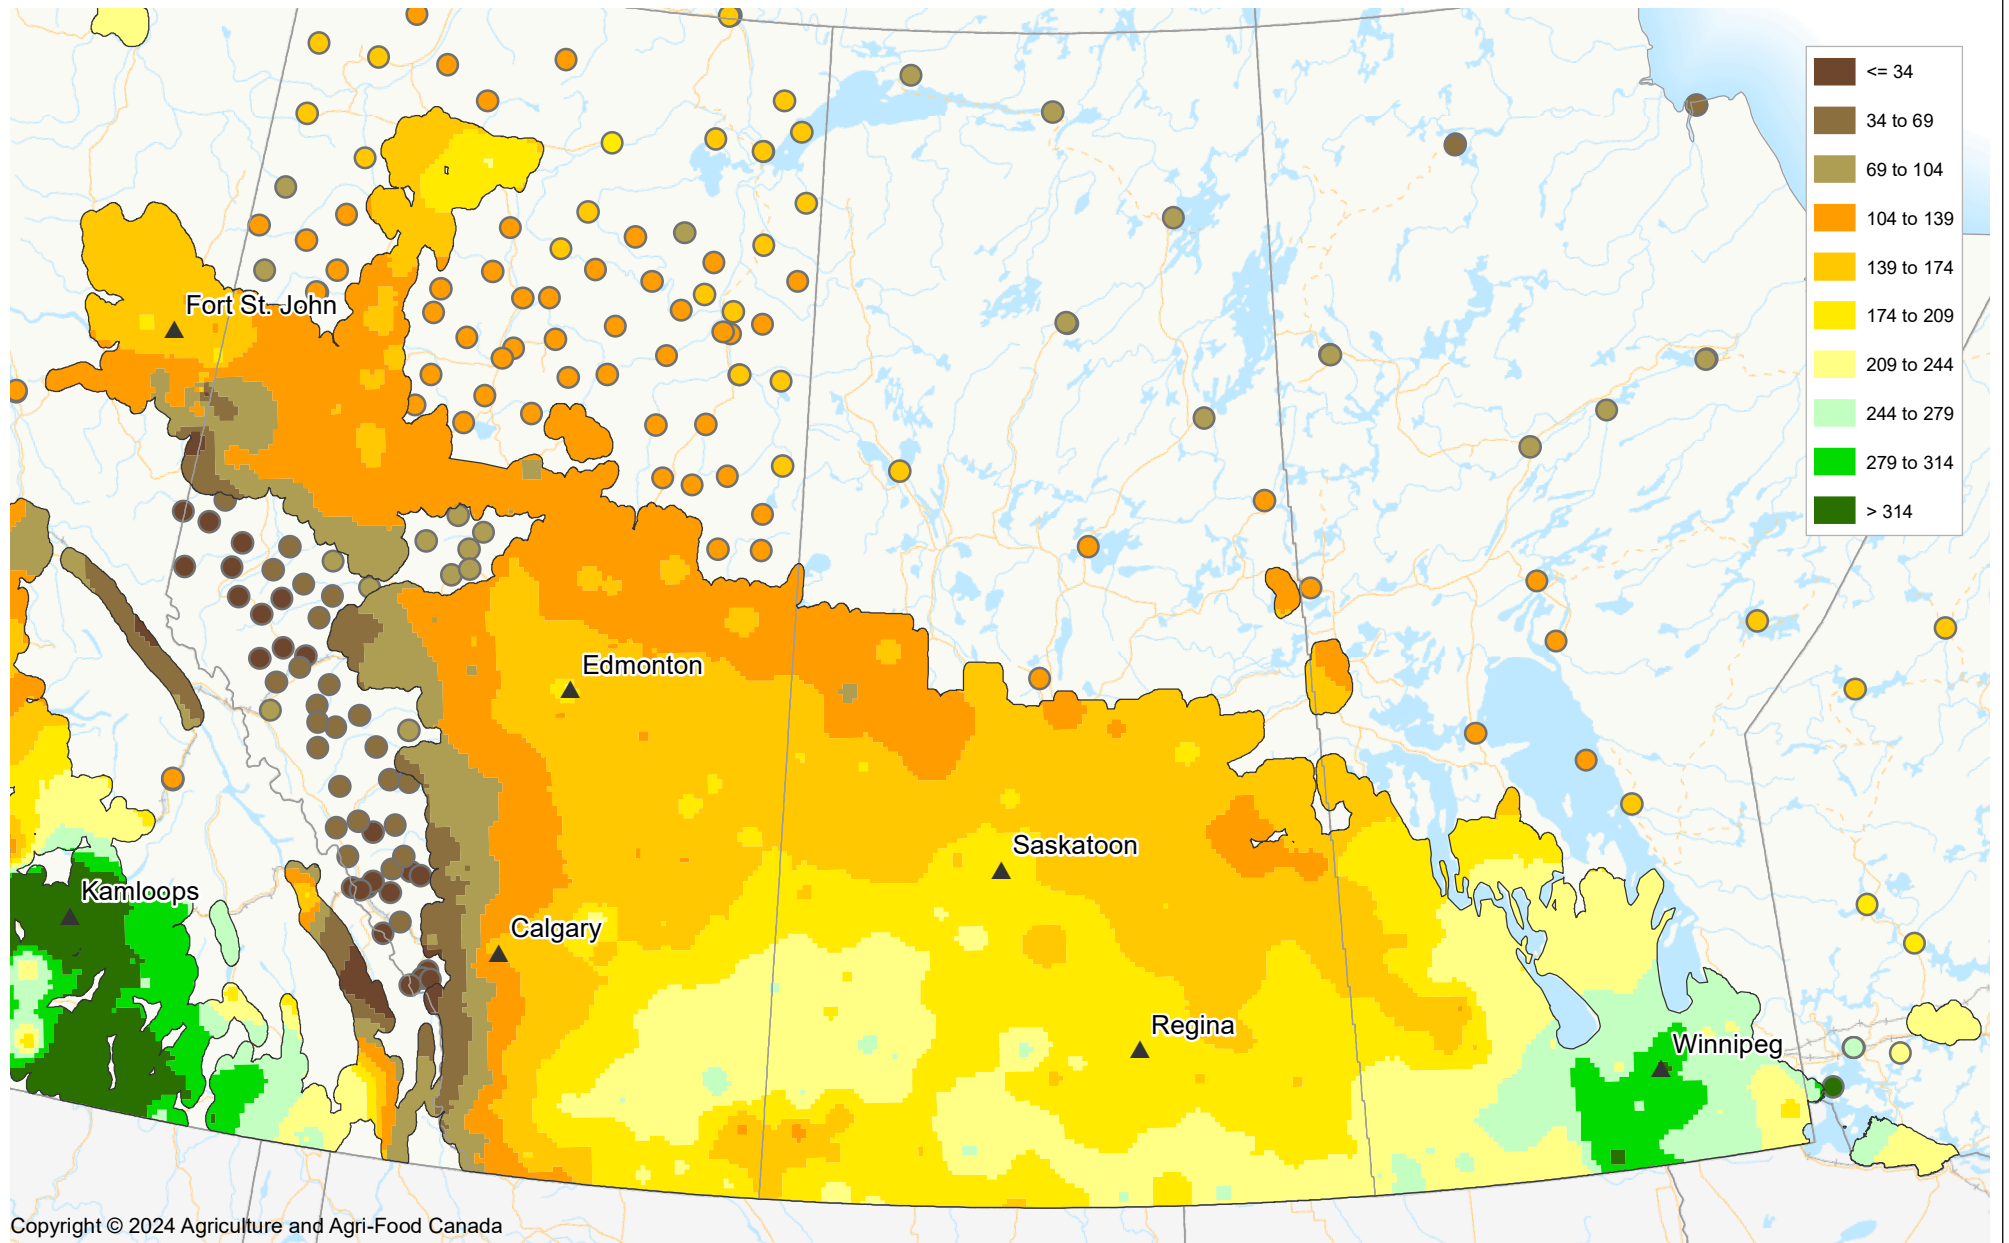

# Growing Degree Days: BASE 10 April 1, 2024 to July 1, 2024

Copyright © 2024 Agriculture and Agri-Food Canada

Prepared by Agriculture and Agri-Food Canada's Science and Technology Branch. Data provided through partnership with Environment Canada, Natural Resources Canada, Provincial and private agencies. Produced using near real-time data that has undergone some quality control. The accuracy of this map varies due to data availability and potential data errors.