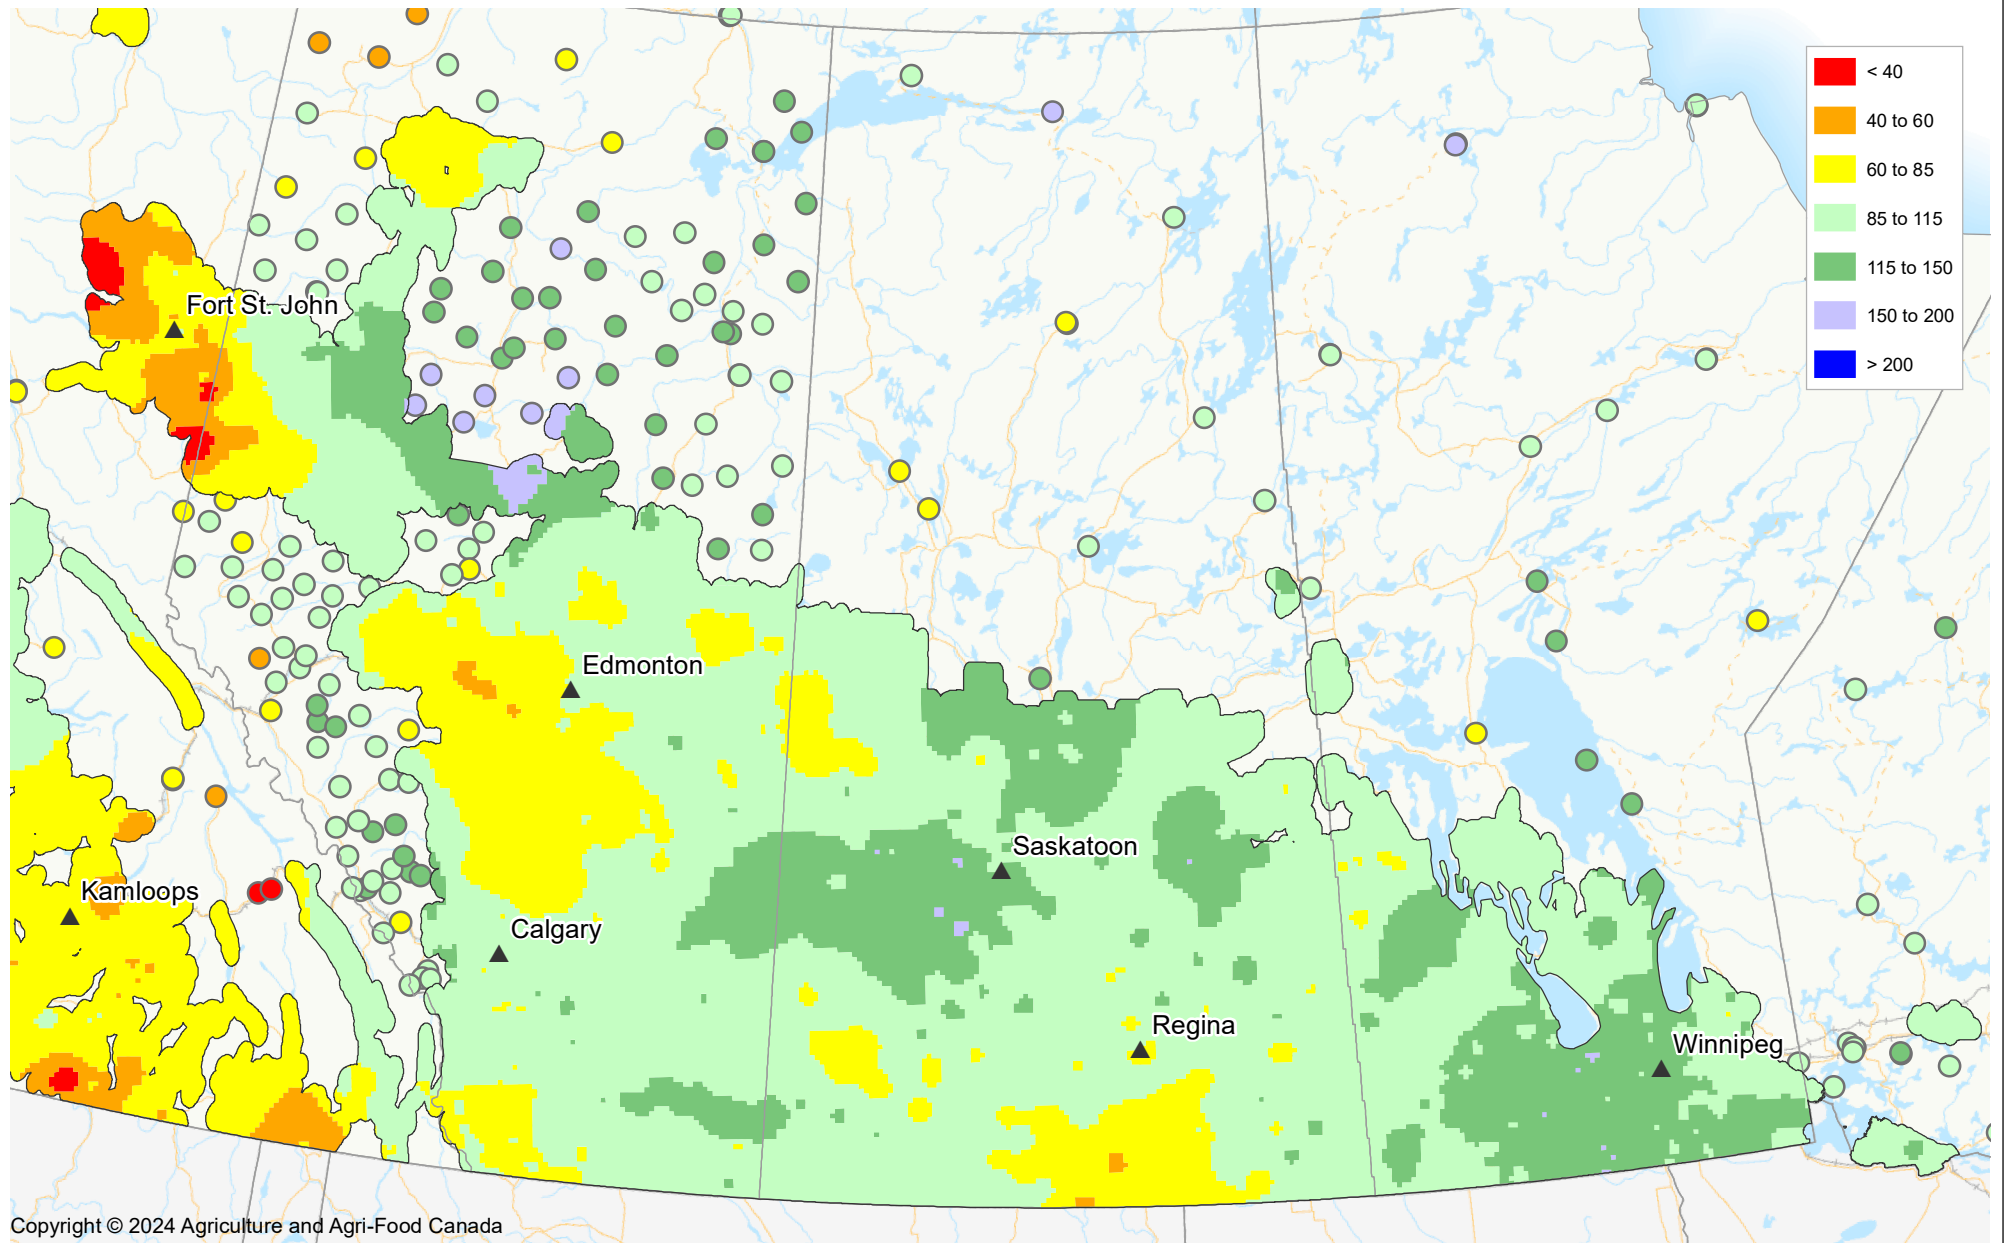

Percent of Average Precipitation

April 1, 2024 to August 21, 2024

Copyright © 2024 Agriculture and Agri-Food Canada

Prepared by Agriculture and Agri-Food Canada's Science and Technology Branch. Data provided through partnership with Environment Canada, Natural Resources Canada, Provincial and private agencies. Produced using near real-time data that has undergone some quality control. The accuracy of this map varies due to data availability and potential data errors.