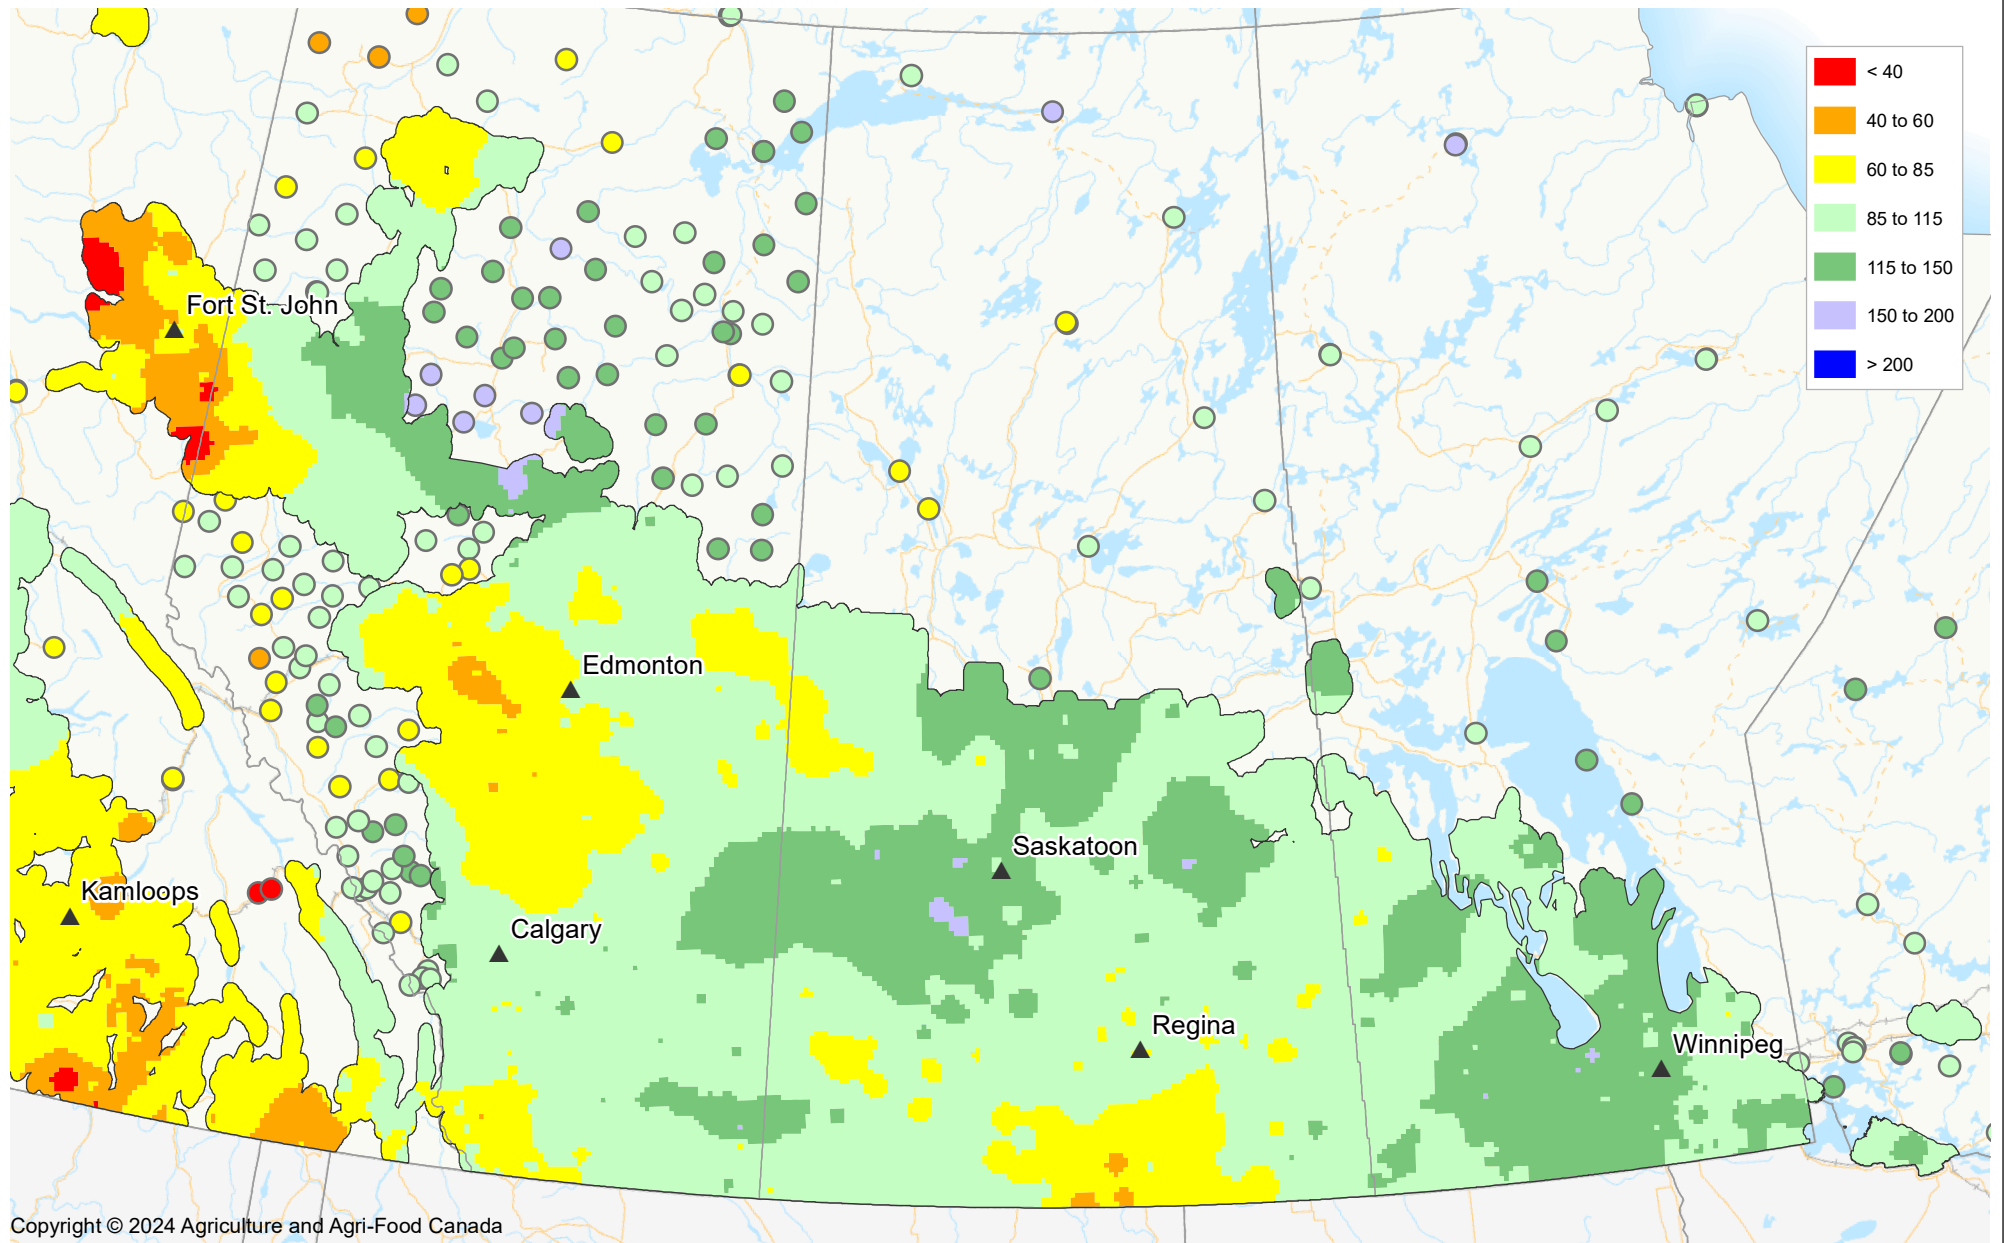

# Percent of Average Precipitation

April 1, 2024 to August 14, 2024

Copyright © 2024 Agriculture and Agri-Food Canada

Prepared by Agriculture and Agri-Food Canada's Science and Technology Branch. Data provided through partnership with Environment Canada, Natural Resources Canada, Provincial and private agencies.  
Produced using near real-time data that has undergone some quality control. The accuracy of this map varies due to data availability and potential data errors.