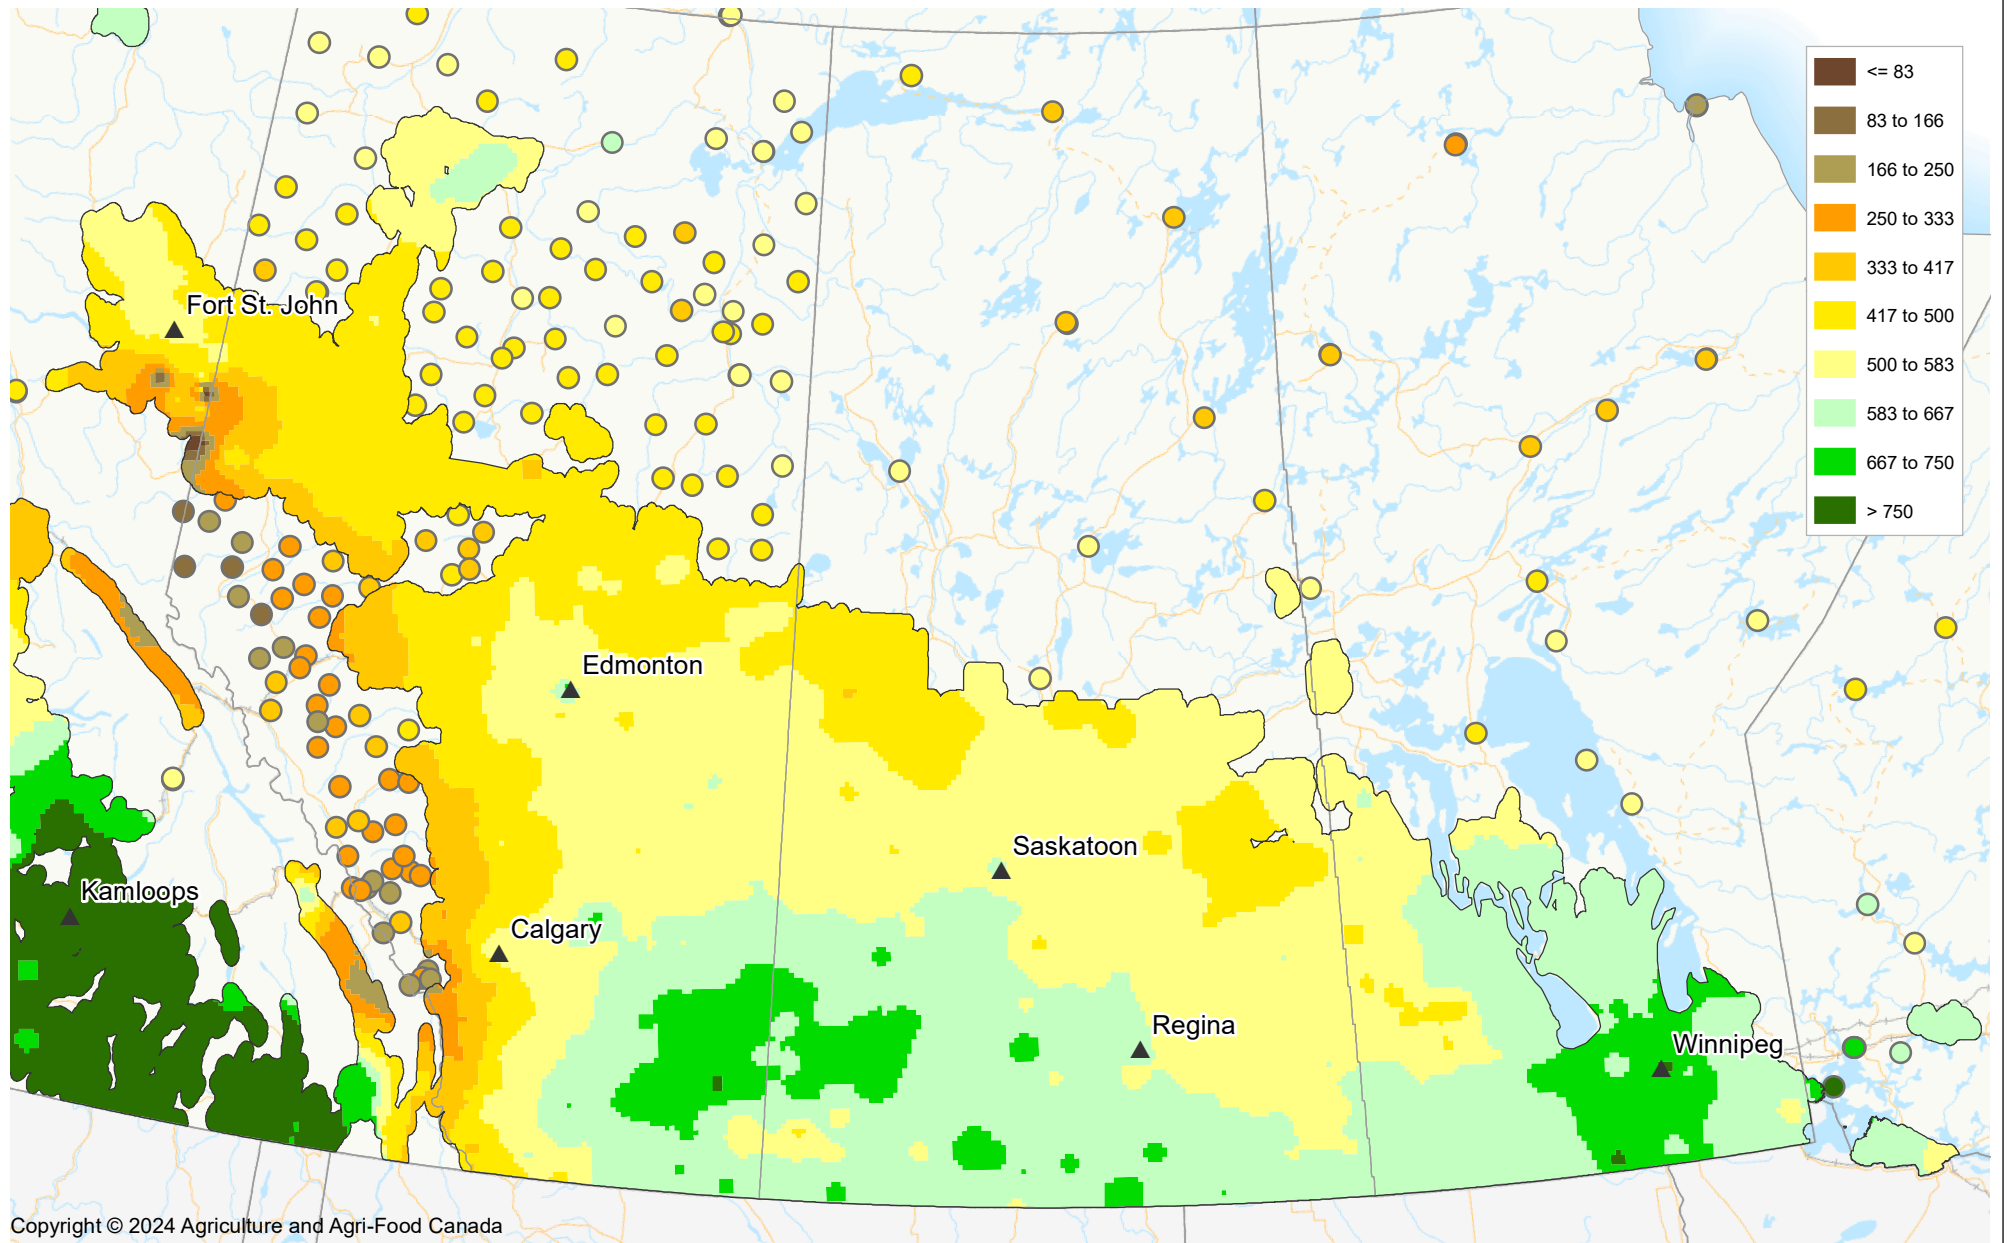

# Growing Degree Days: BASE 10 April 1, 2024 to August 12, 2024

Copyright © 2024 Agriculture and Agri-Food Canada

Prepared by Agriculture and Agri-Food Canada's Science and Technology Branch. Data provided through partnership with Environment Canada, Natural Resources Canada, Provincial and private agencies. Produced using near real-time data that has undergone some quality control. The accuracy of this map varies due to data availability and potential data errors.