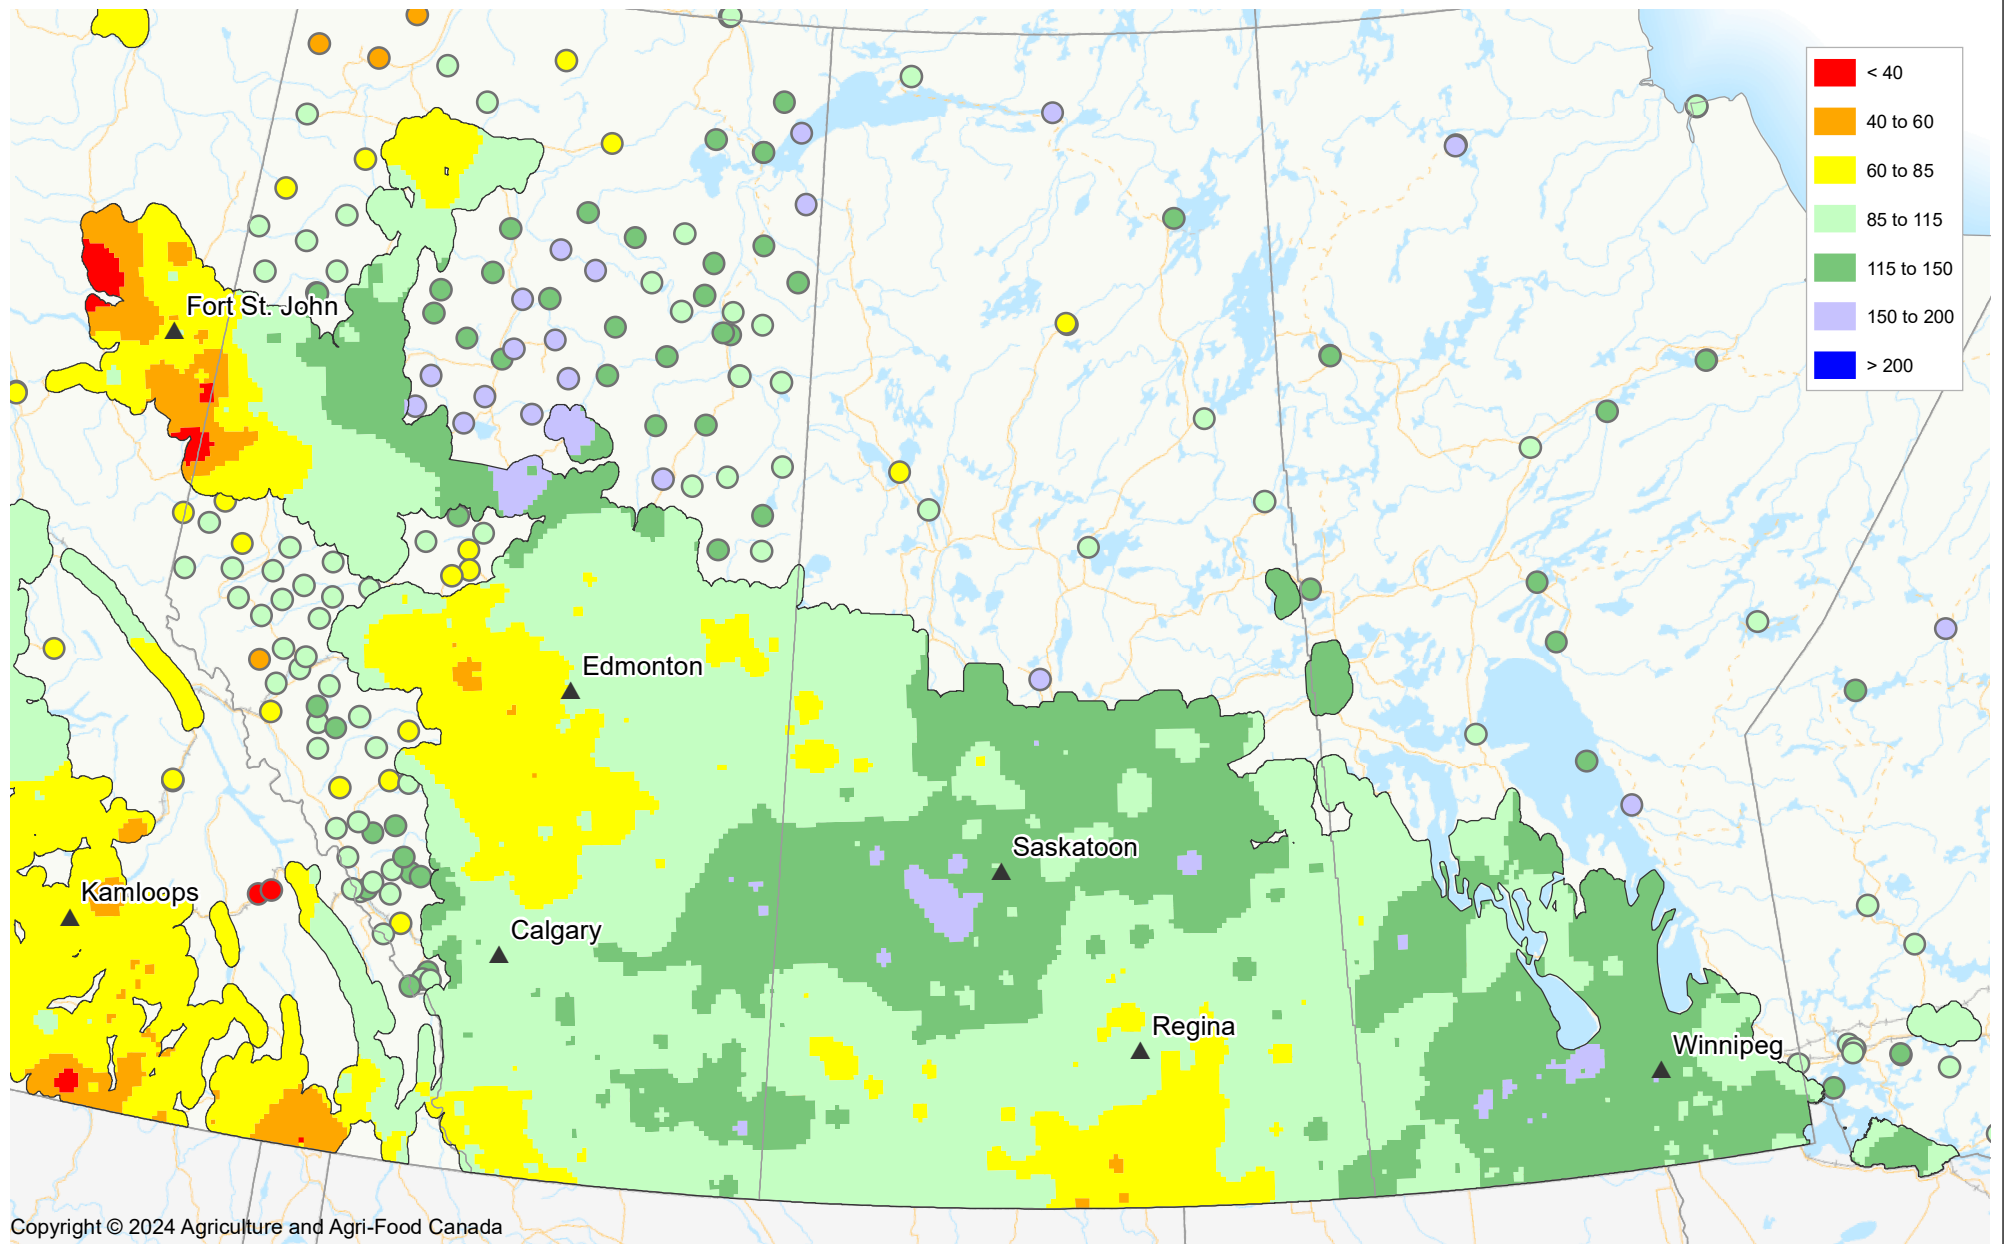

# Percent of Average Precipitation

April 1, 2024 to August 7, 2024

Copyright © 2024 Agriculture and Agri-Food Canada

Prepared by Agriculture and Agri-Food Canada's Science and Technology Branch. Data provided through partnership with Environment Canada, Natural Resources Canada, Provincial and private agencies.  
Produced using near real-time data that has undergone some quality control. The accuracy of this map varies due to data availability and potential data errors.