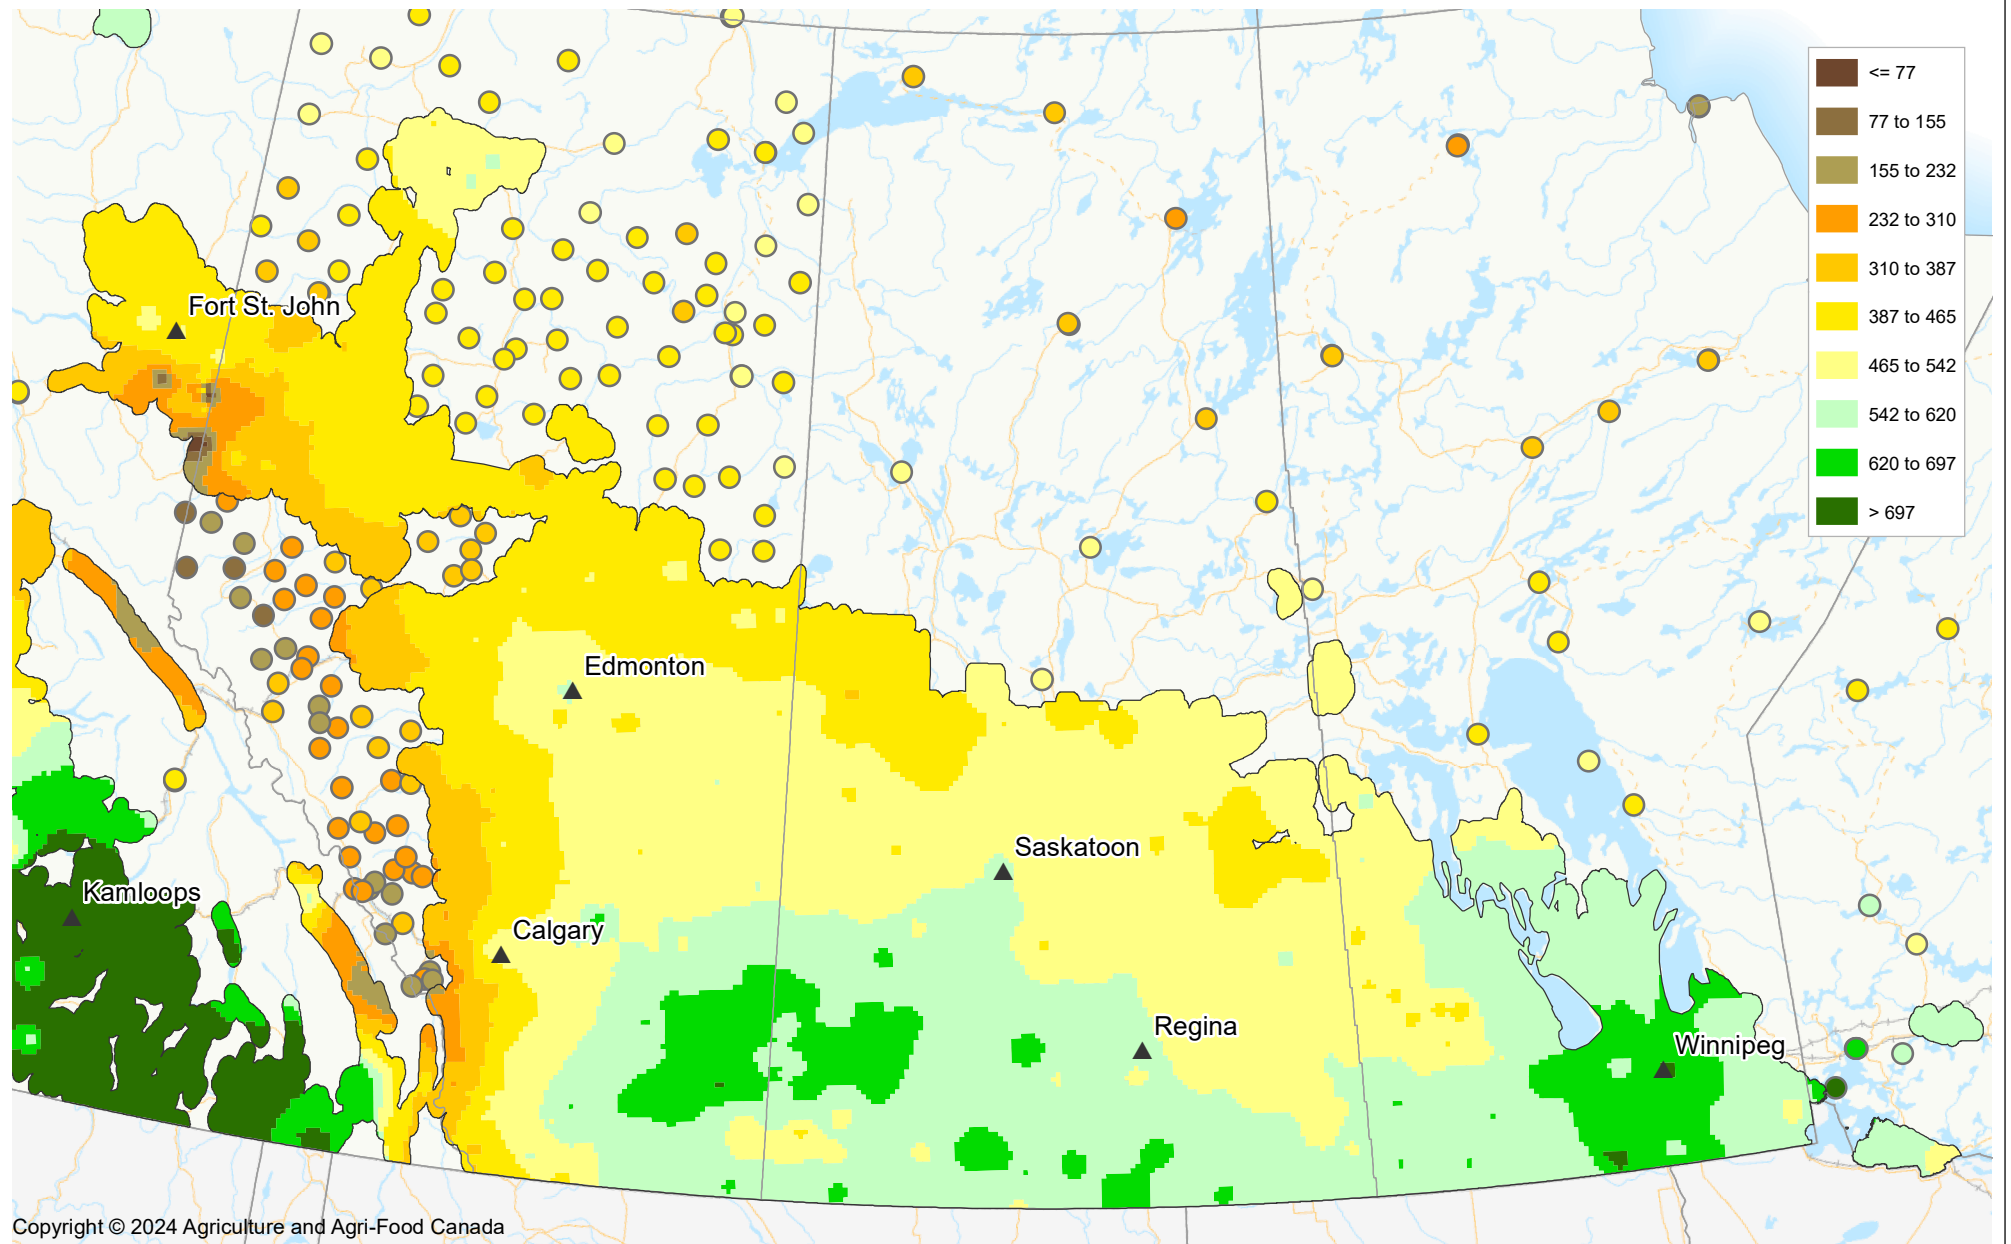

# Growing Degree Days: BASE 10 April 1, 2024 to August 5, 2024

Copyright © 2024 Agriculture and Agri-Food Canada

Prepared by Agriculture and Agri-Food Canada's Science and Technology Branch. Data provided through partnership with Environment Canada, Natural Resources Canada, Provincial and private agencies. Produced using near real-time data that has undergone some quality control. The accuracy of this map varies due to data availability and potential data errors.