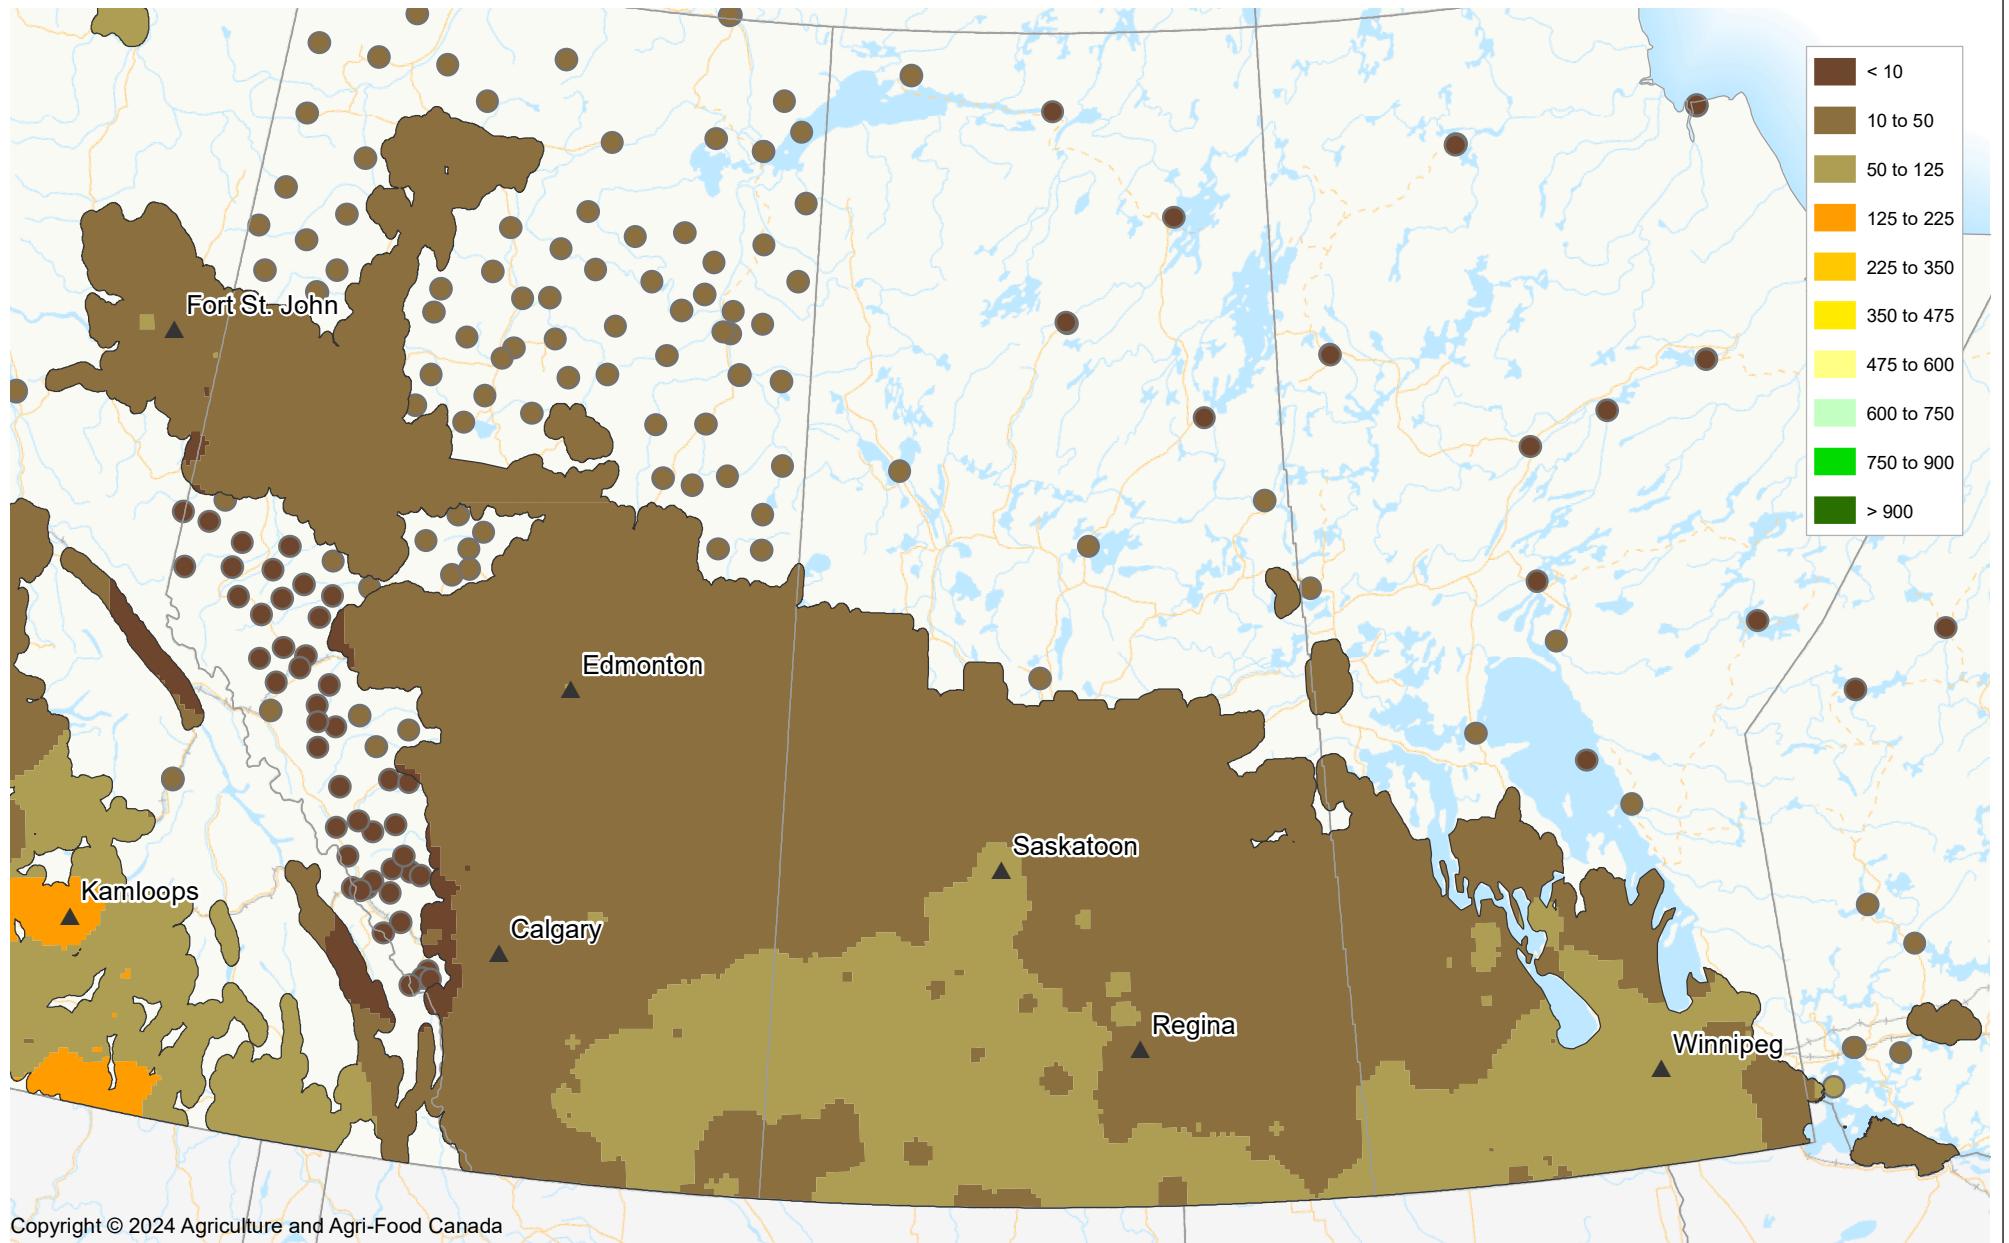

# Growing Degree Days: BASE 10 April 1, 2024 to May 27, 2024

Copyright © 2024 Agriculture and Agri-Food Canada

Prepared by Agriculture and Agri-Food Canada's Science and Technology Branch. Data provided through partnership with Environment Canada, Natural Resources Canada, Provincial and private agencies. Produced using near real-time data that has undergone some quality control. The accuracy of this map varies due to data availability and potential data errors.