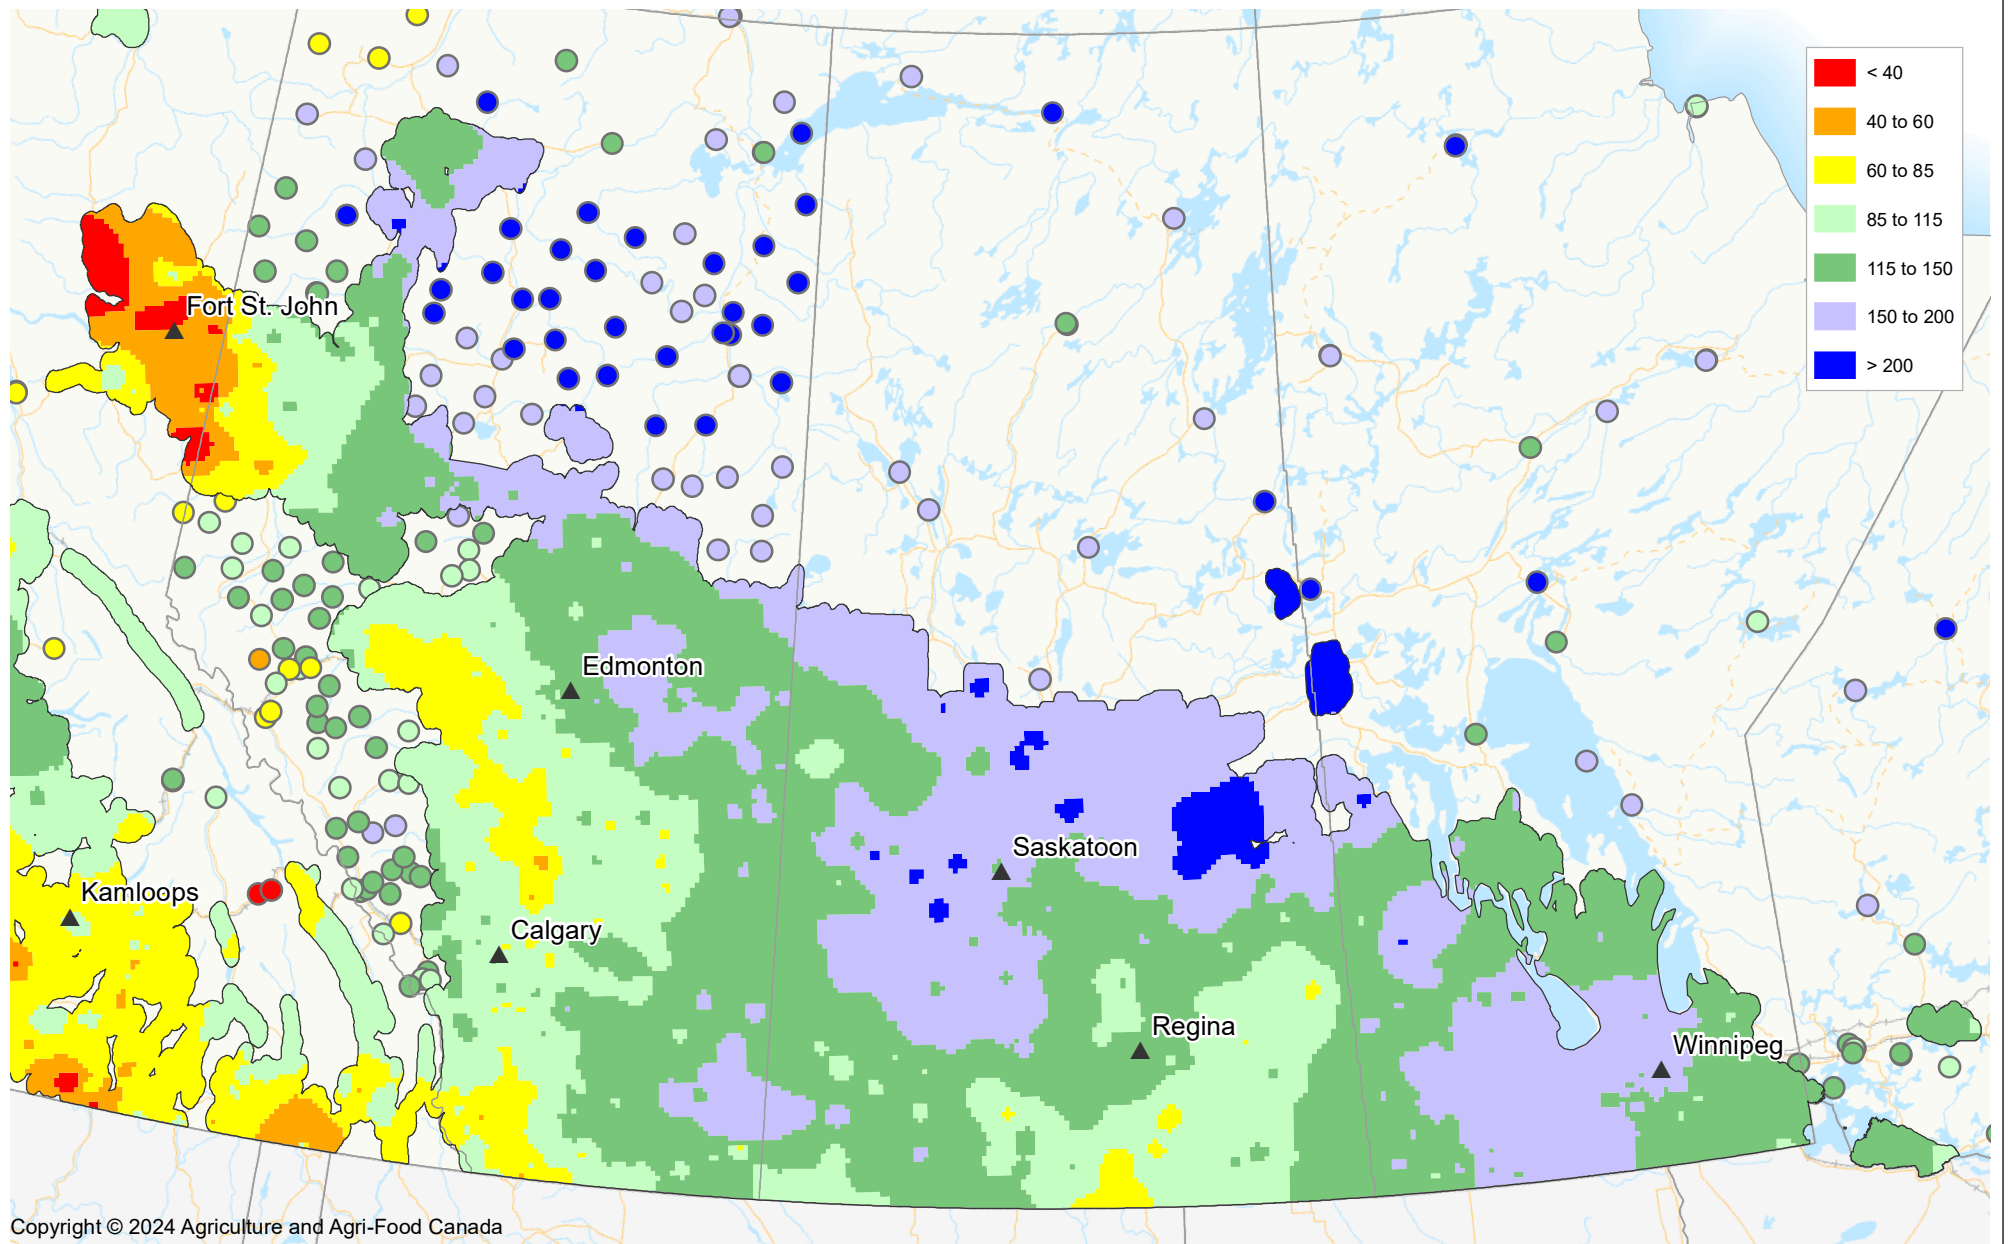

Percent of Average Precipitation

April 1, 2024 to June 12, 2024

Copyright © 2024 Agriculture and Agri-Food Canada

Prepared by Agriculture and Agri-Food Canada's Science and Technology Branch. Data provided through partnership with Environment Canada, Natural Resources Canada, Provincial and private agencies. Produced using near real-time data that has undergone some quality control. The accuracy of this map varies due to data availability and potential data errors.