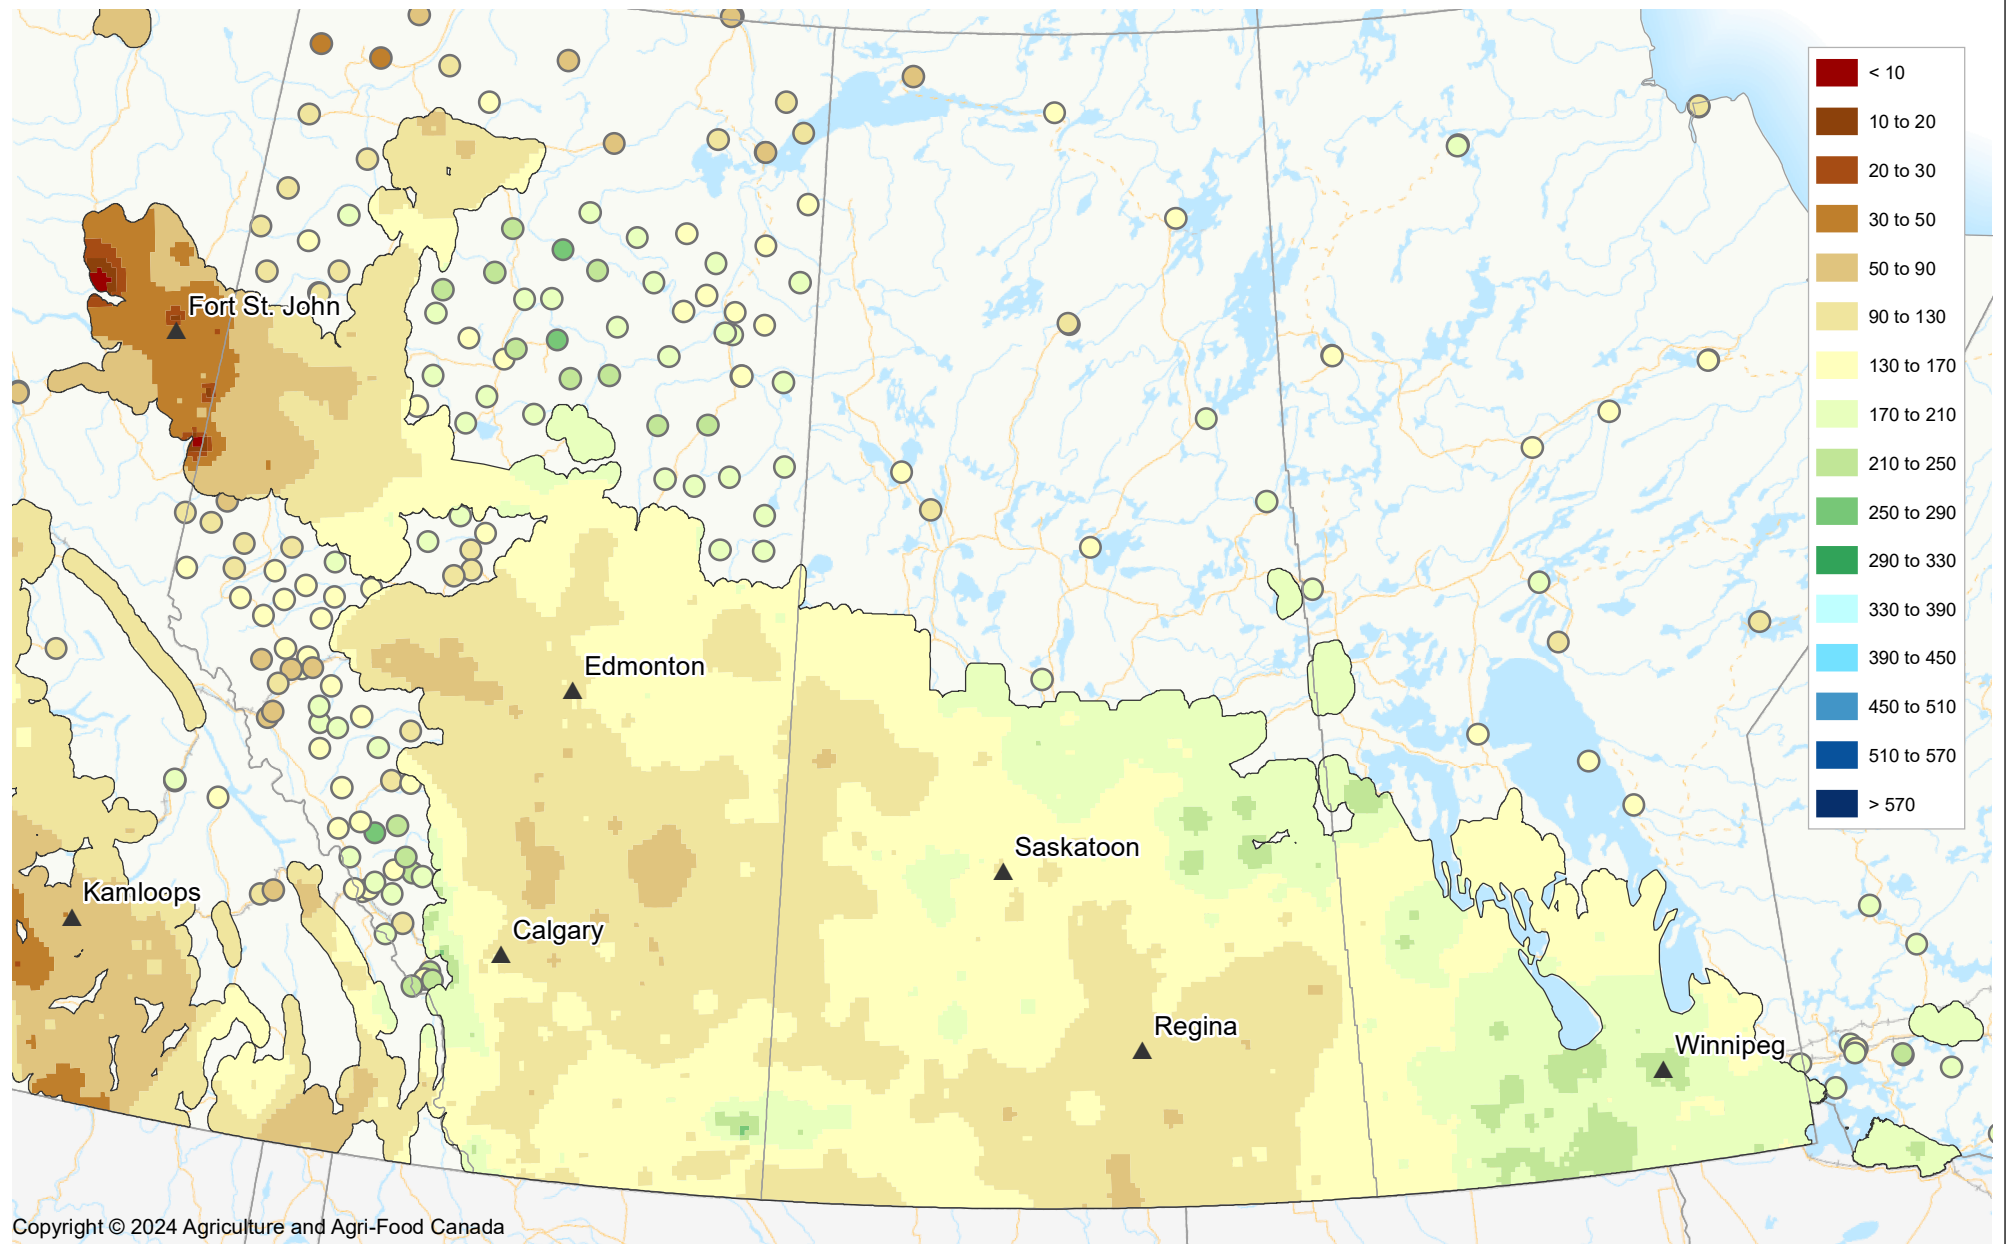

Accumulated Precipitation (mm)

April 1, 2024 to June 12, 2024

Copyright © 2024 Agriculture and Agri-Food Canada

Prepared by Agriculture and Agri-Food Canada's Science and Technology Branch. Data provided through partnership with Environment Canada, Natural Resources Canada, Provincial and private agencies.

Produced using near real-time data that has undergone some quality control. The accuracy of this map varies due to data availability and potential data errors.

Created: 2024-06-13
www.agr.gc.ca/drought