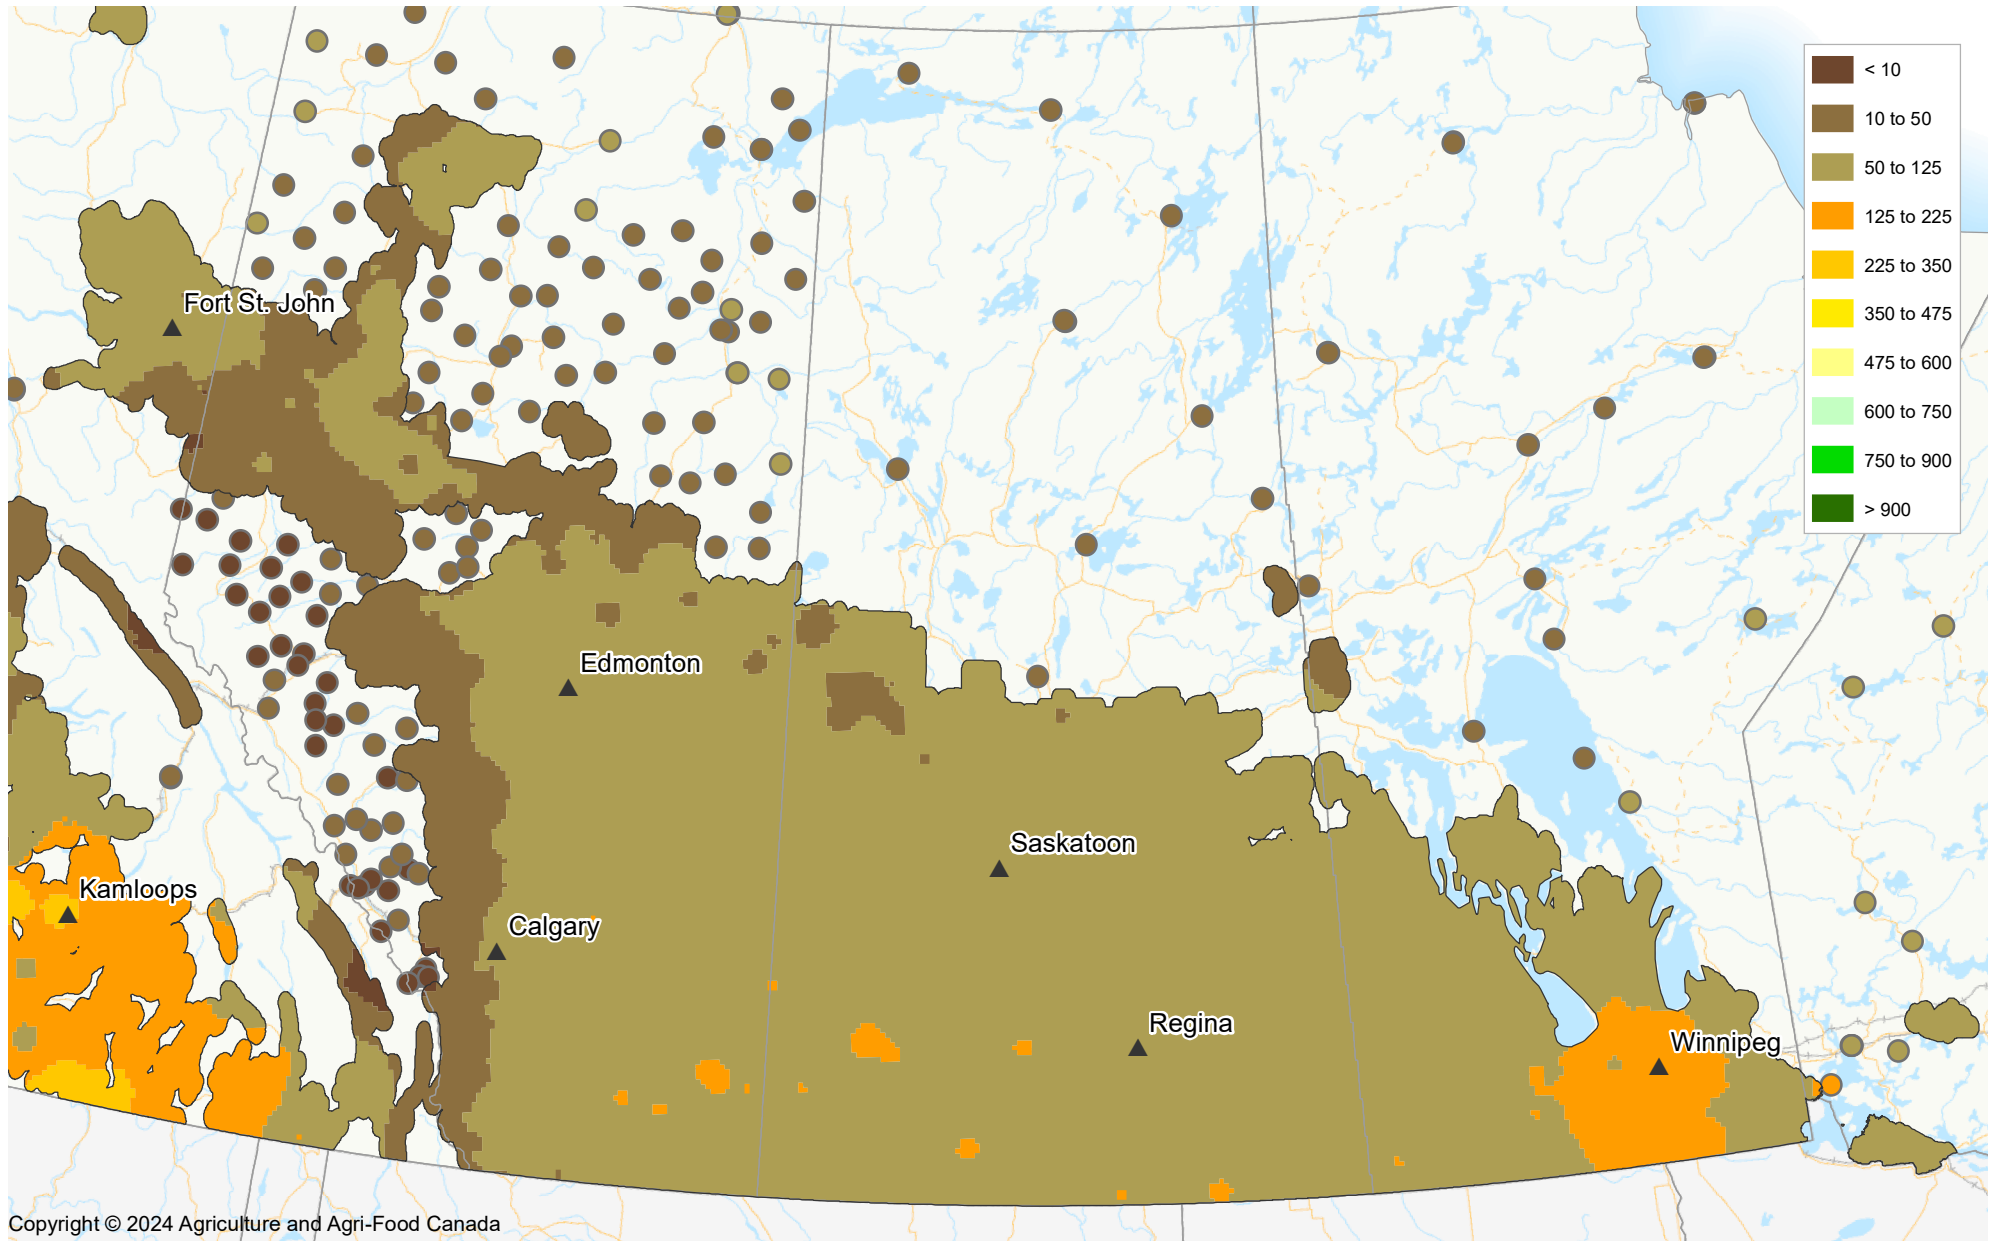

Growing Degree Days: BASE 10 April 1, 2024 to June 10, 2024

Copyright © 2024 Agriculture and Agri-Food Canada

Prepared by Agriculture and Agri-Food Canada's Science and Technology Branch. Data provided through partnership with Environment Canada, Natural Resources Canada, Provincial and private agencies. Produced using near real-time data that has undergone some quality control. The accuracy of this map varies due to data availability and potential data errors.