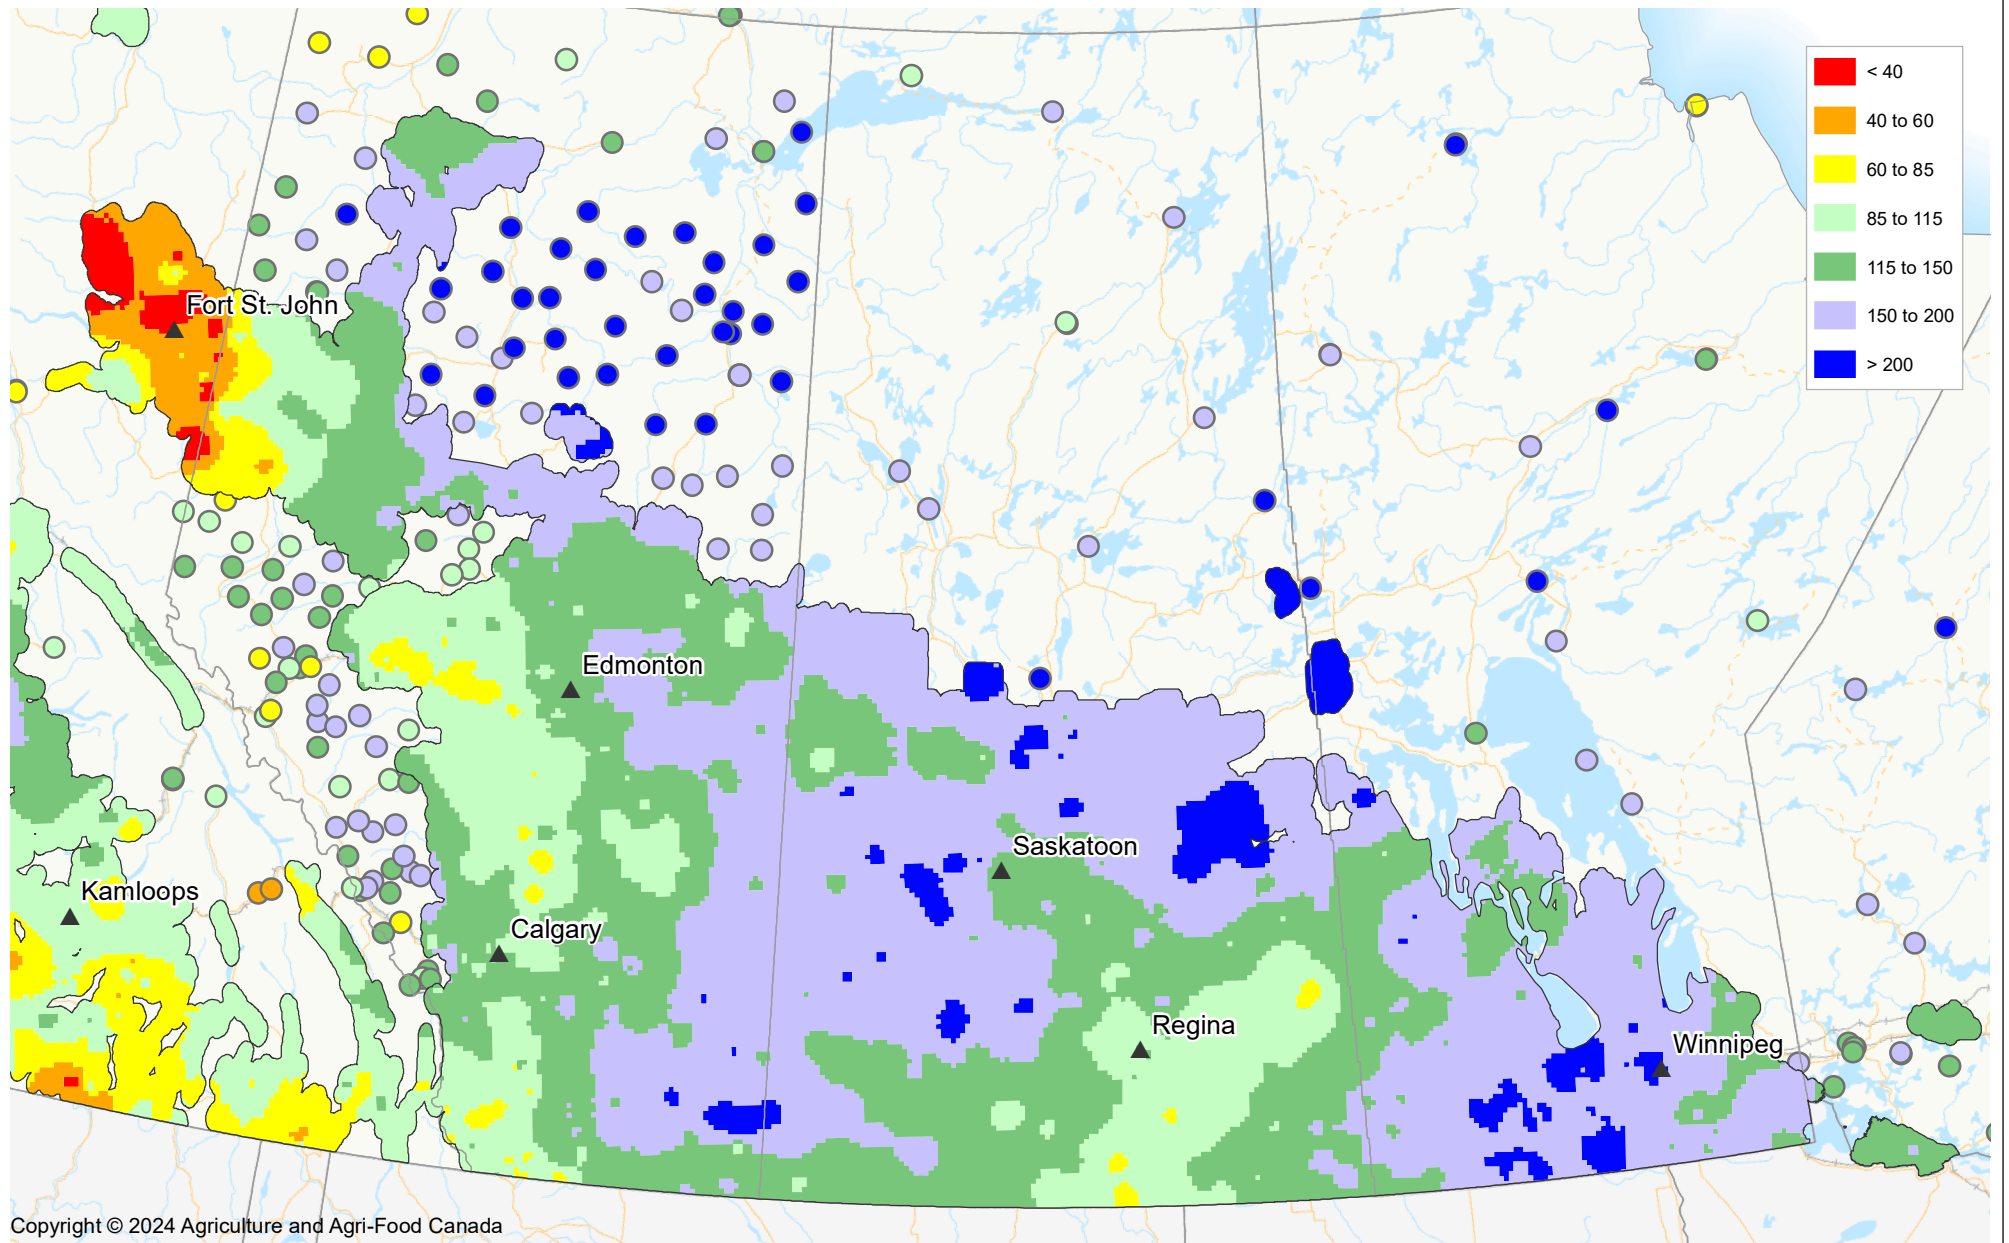

Percent of Average Precipitation

April 1, 2024 to June 5, 2024

Copyright © 2024 Agriculture and Agri-Food Canada

Prepared by Agriculture and Agri-Food Canada's Science and Technology Branch. Data provided through partnership with Environment Canada, Natural Resources Canada, Provincial and private agencies. Produced using near real-time data that has undergone some quality control. The accuracy of this map varies due to data availability and potential data errors.