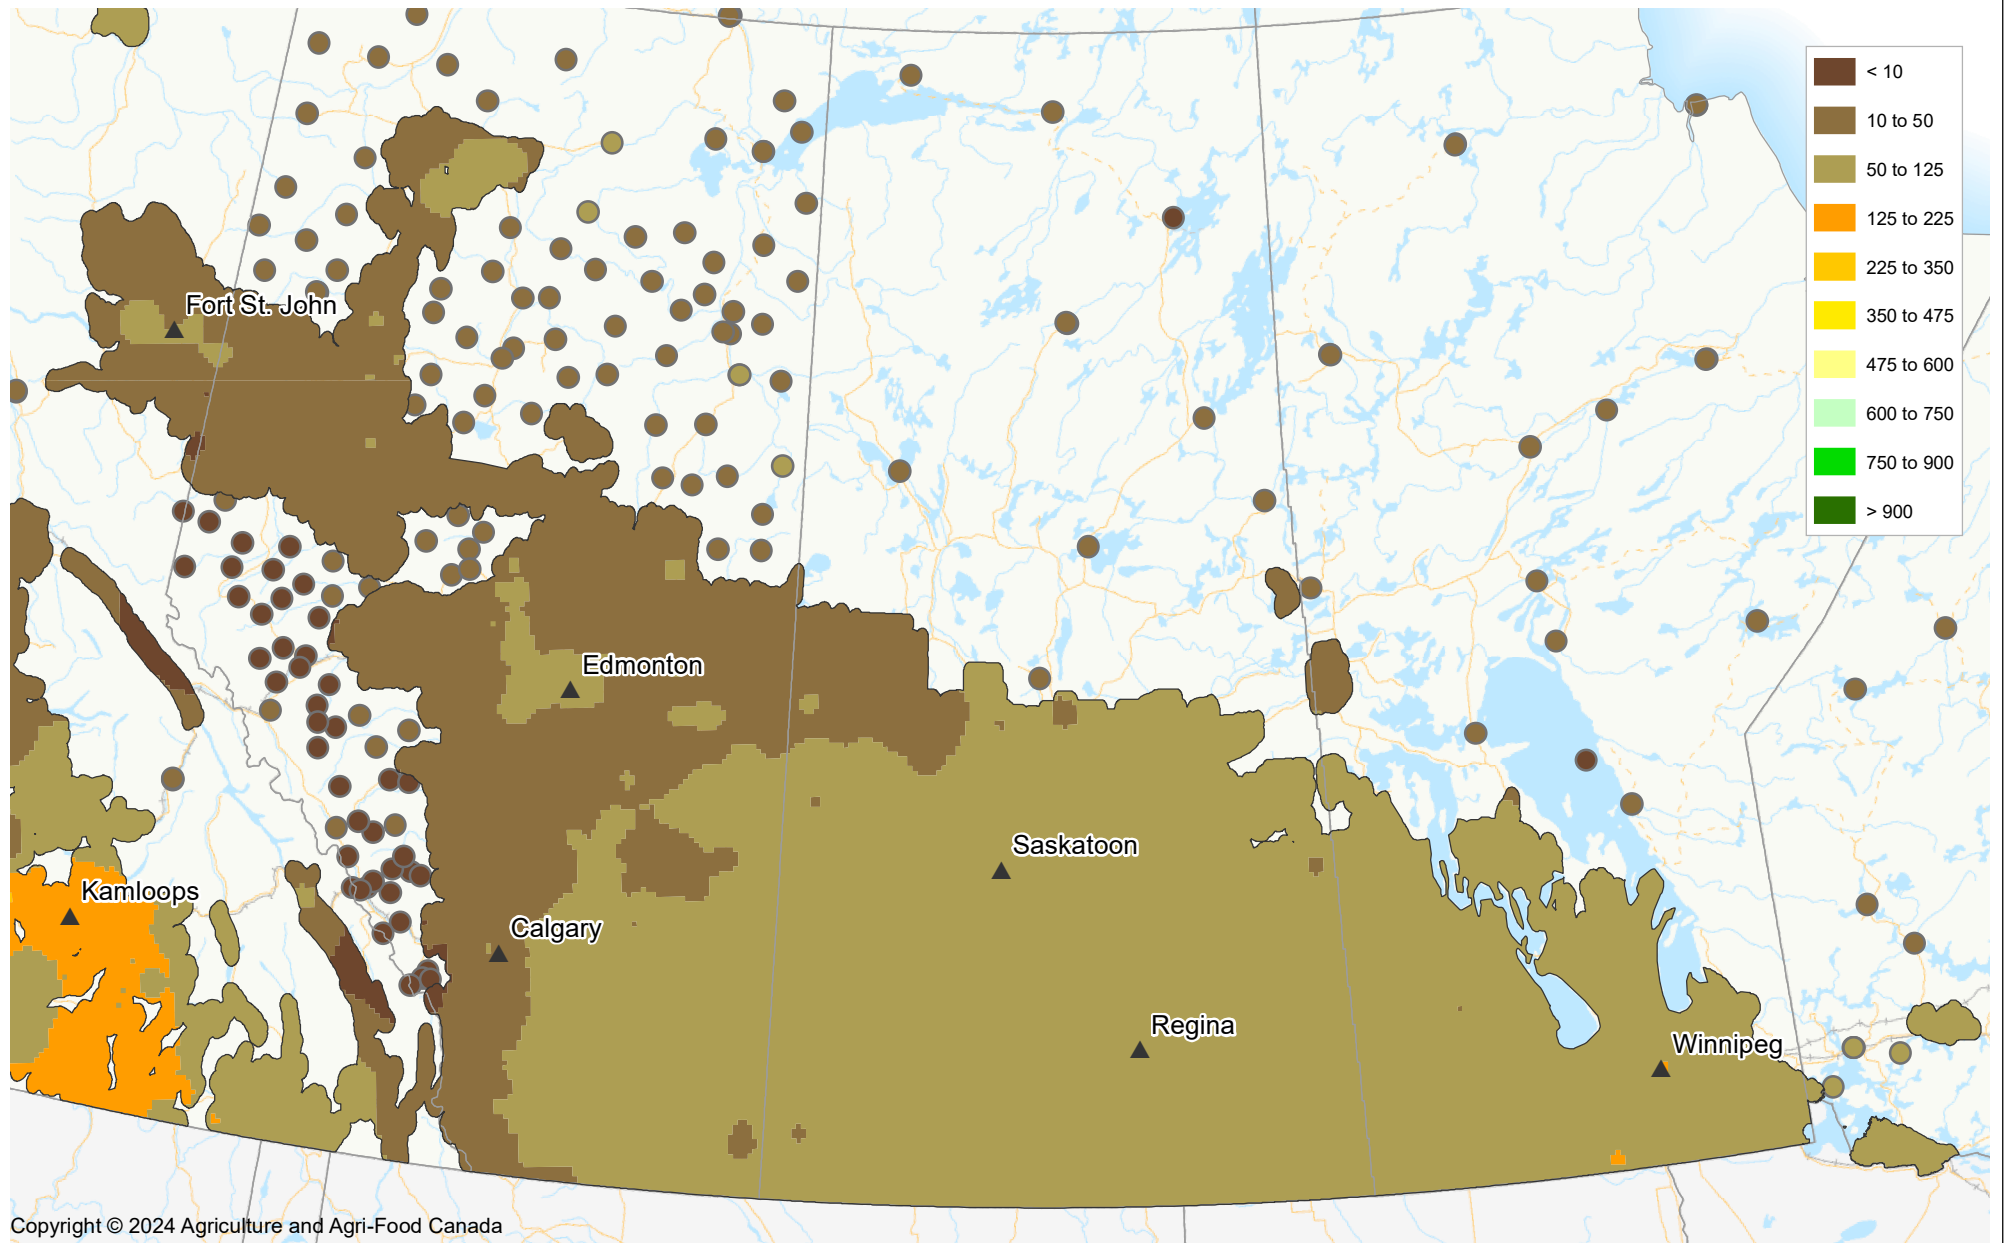

# Growing Degree Days: BASE 10 April 1, 2024 to June 3, 2024

Copyright © 2024 Agriculture and Agri-Food Canada

Prepared by Agriculture and Agri-Food Canada's Science and Technology Branch. Data provided through partnership with Environment Canada, Natural Resources Canada, Provincial and private agencies. Produced using near real-time data that has undergone some quality control. The accuracy of this map varies due to data availability and potential data errors.