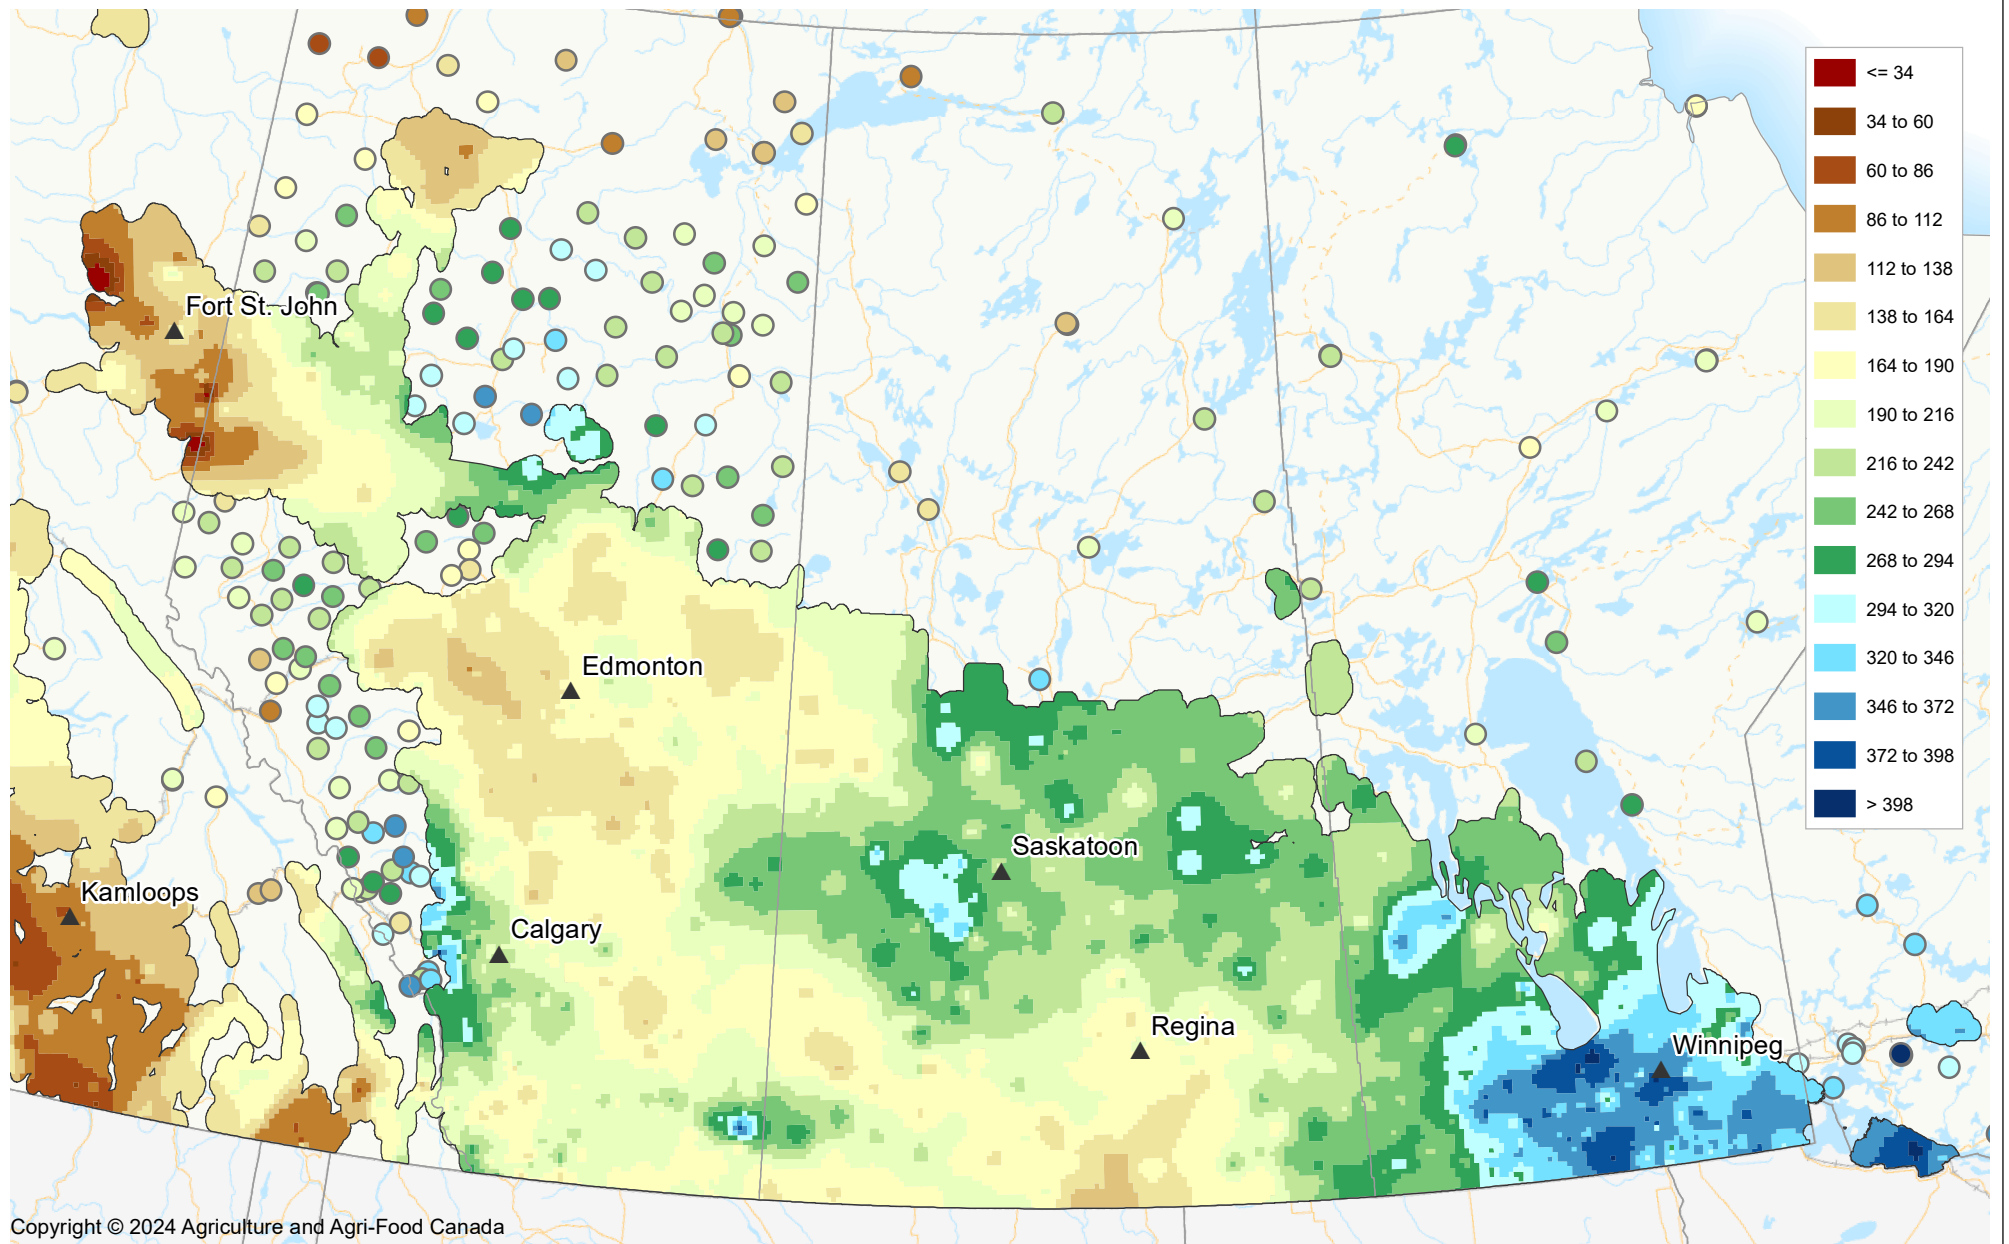

# Accumulated Precipitation (mm)

April 1, 2024 to July 23, 2024

Copyright © 2024 Agriculture and Agri-Food Canada

Prepared by Agriculture and Agri-Food Canada's Science and Technology Branch. Data provided through partnership with Environment Canada, Natural Resources Canada, Provincial and private agencies. Produced using near real-time data that has undergone some quality control. The accuracy of this map varies due to data availability and potential data errors.