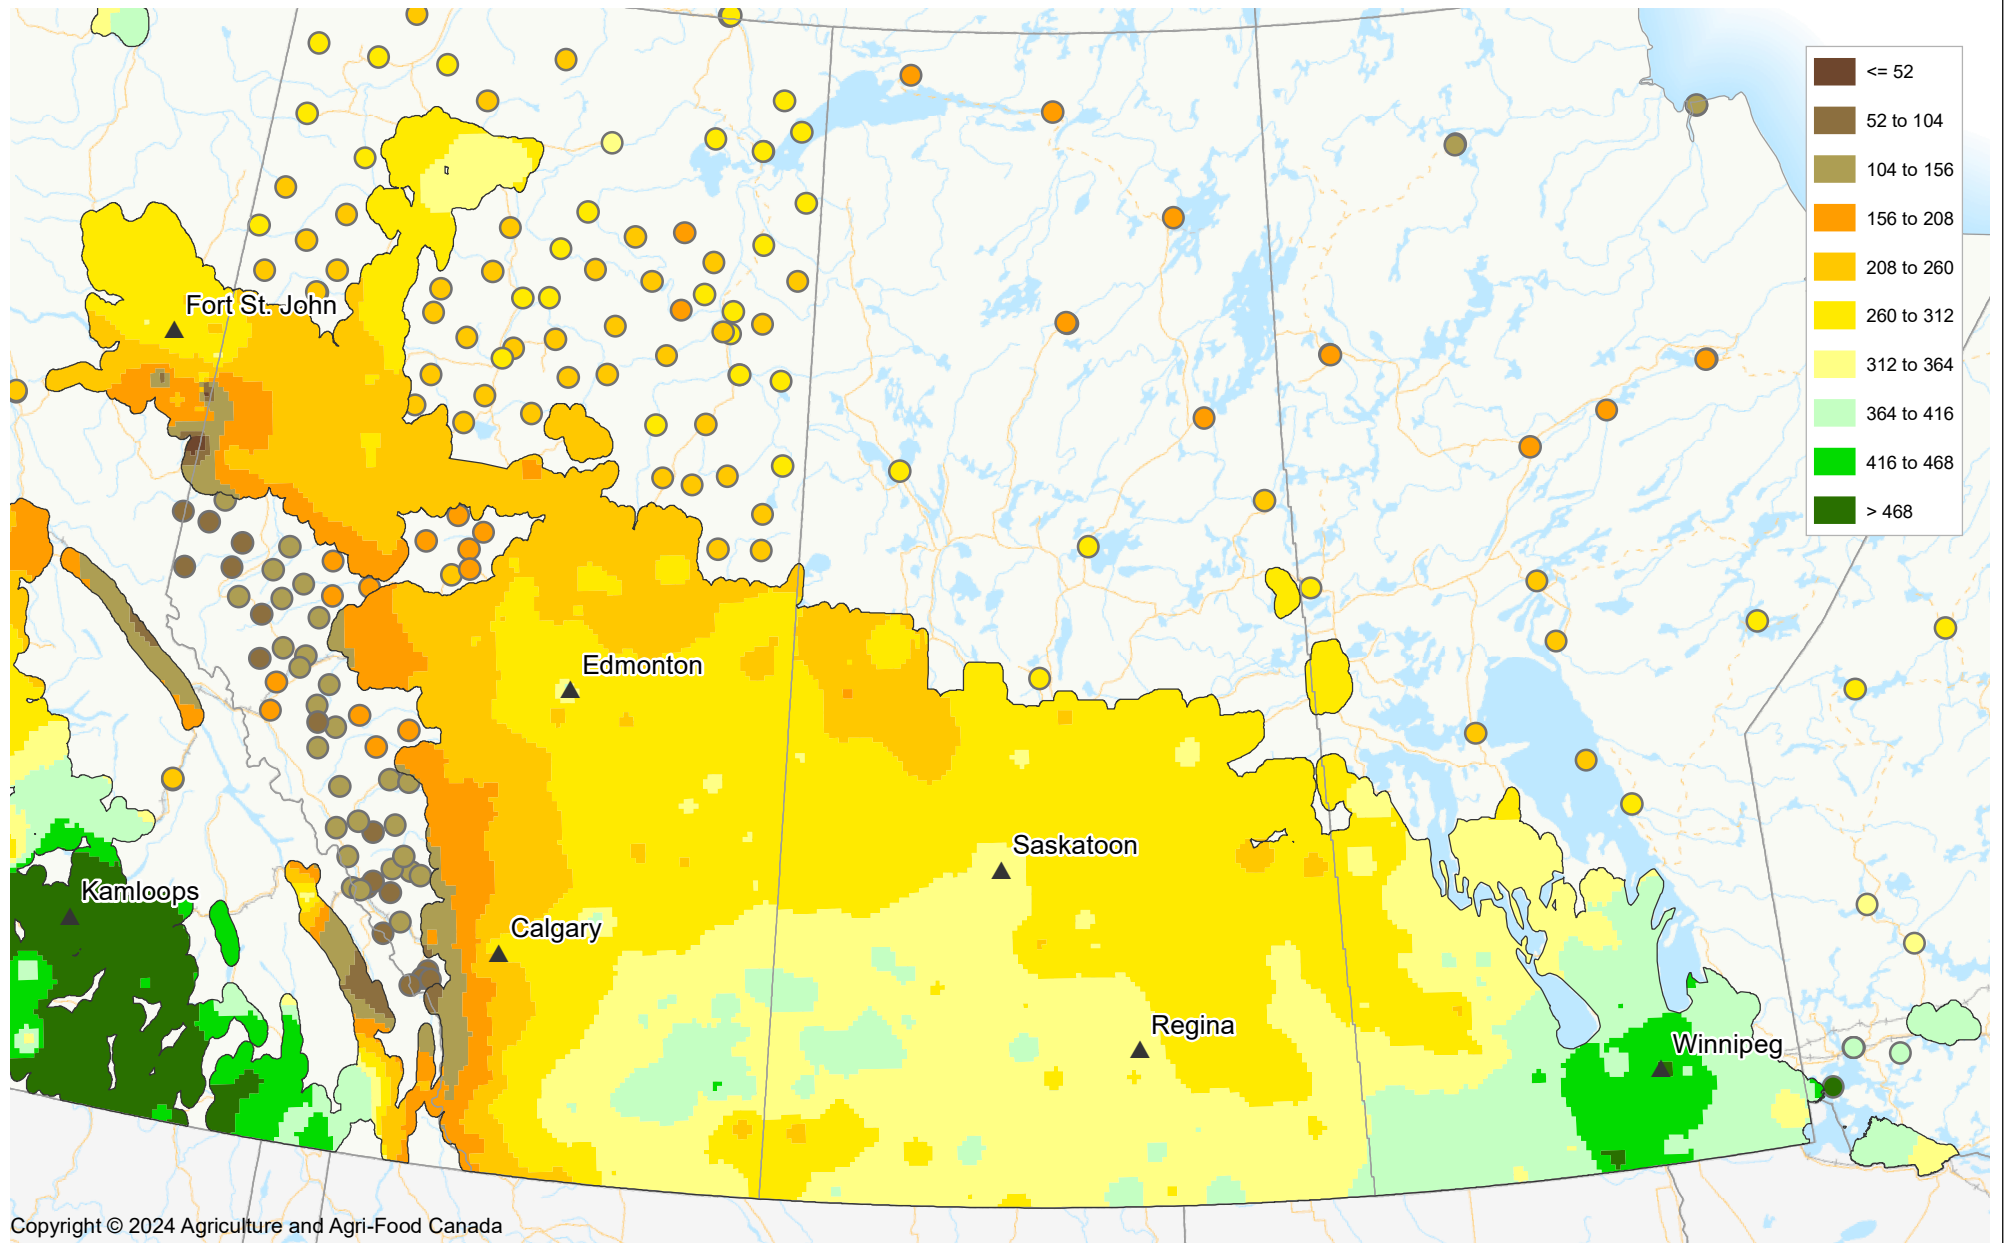

Growing Degree Days: BASE 10 April 1, 2024 to July 15, 2024

Copyright © 2024 Agriculture and Agri-Food Canada

Prepared by Agriculture and Agri-Food Canada's Science and Technology Branch. Data provided through partnership with Environment Canada, Natural Resources Canada, Provincial and private agencies. Produced using near real-time data that has undergone some quality control. The accuracy of this map varies due to data availability and potential data errors.