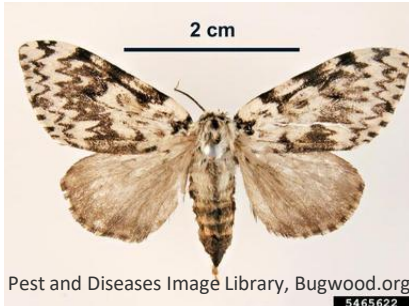

Pest and Diseases Image Library, Bugwood.org

5465622