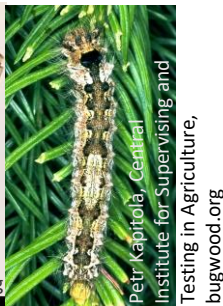

## Rosy tussock moth, *Lymantria mathura*

Hosts: Oak, beech, fruit trees

Not present in Canada

**CFIA REGULATED**

Pest and Diseases Image Library, Bugwood.org

5465622

Petr Kapitola, Central Institute for Supervising and Testing in Agriculture, bugwood.org

## Nun moth, *Lymantria monacha*

Hosts: Defoliator of mainly coniferous trees

Not present in Canada / **CFIA REGULATED**

Metin GULESCI, Leaf Tobacco, bugwood.org

5595347