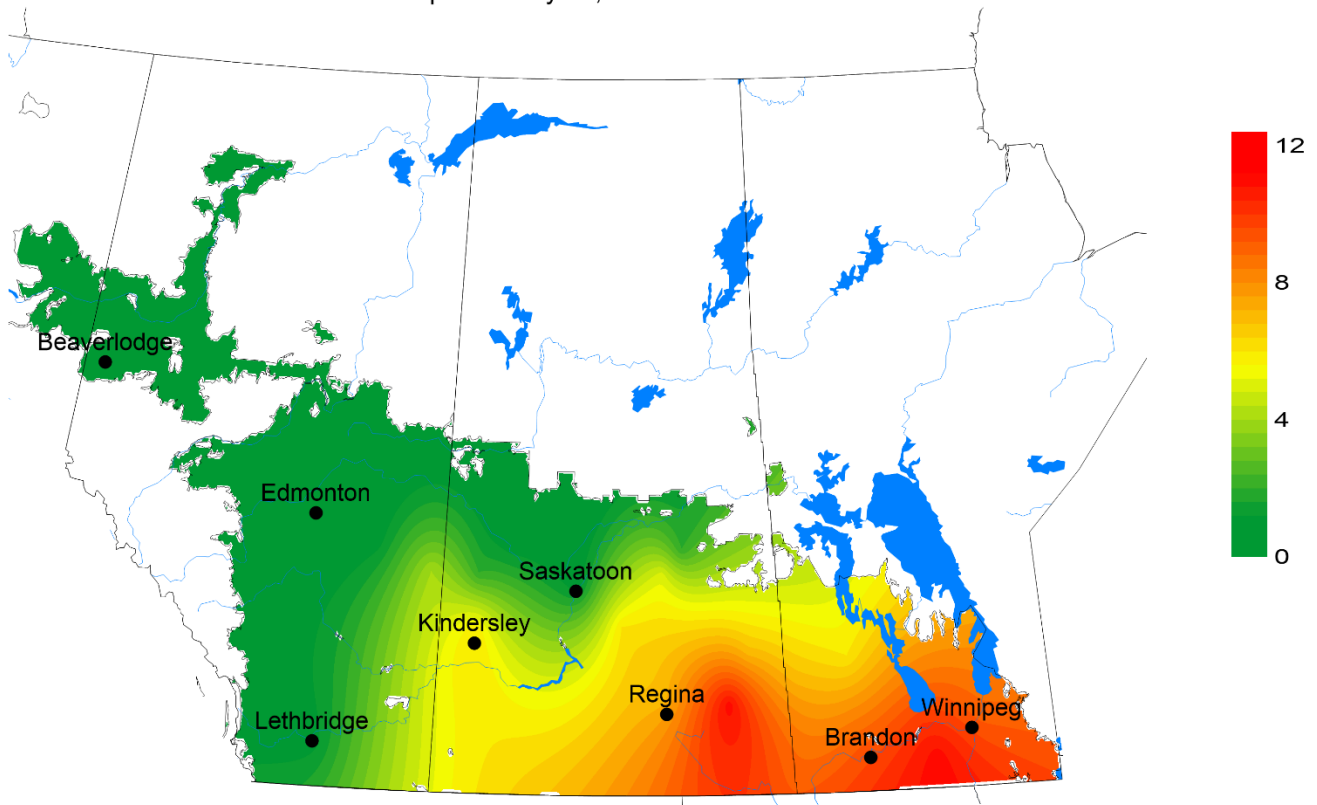

Total number reverse trajectories
Originating from OK, TX
April 1 - May 16, 2022

Agriculture and
Agri-Food Canada

Agriculture et
Agroalimentaire Canada

Weiss and Vankosky (AAFC) 2022

Figure 4. The total number of dates with reverse trajectories originating over Texas and Oklahoma that have crossed the prairies between May 1 and May 16, 2022.