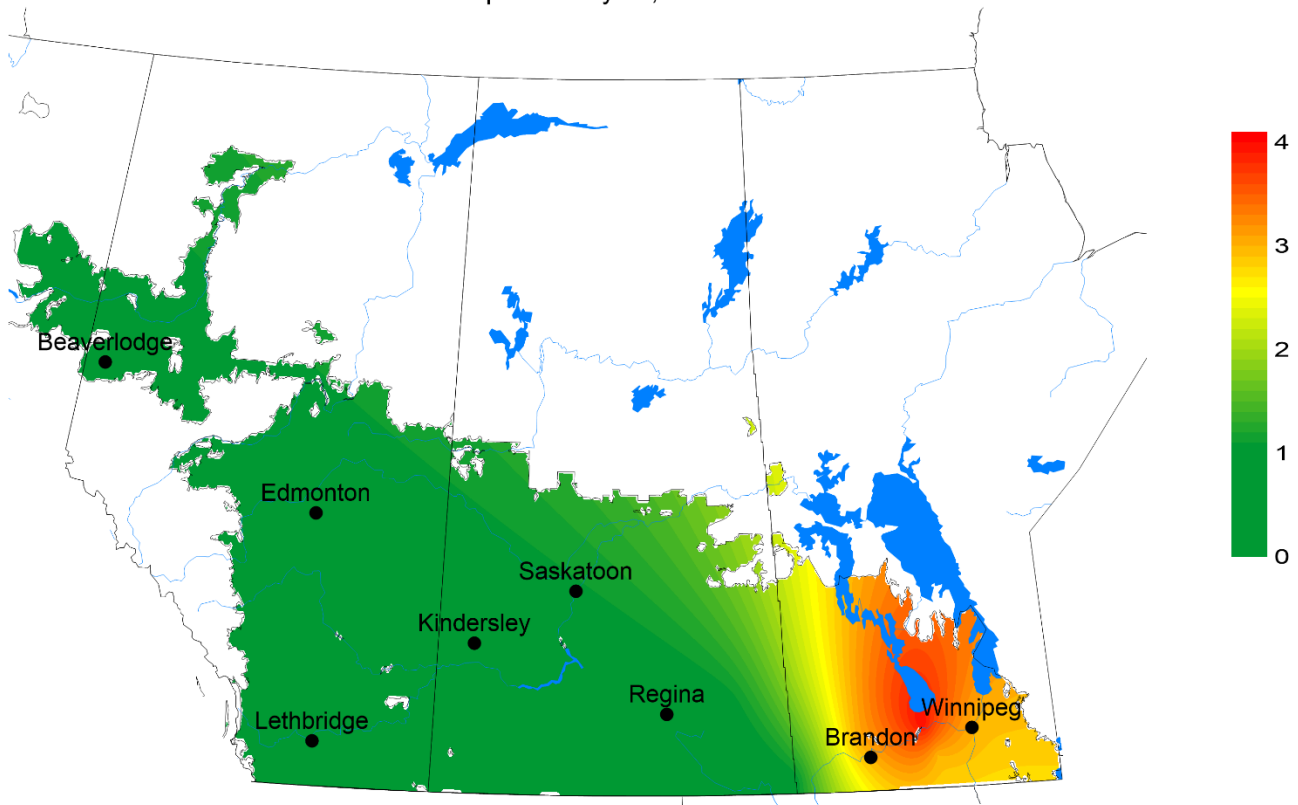

Total number reverse trajectories
Originating from Mexico, CA, TX
April 1 - May 16, 2022

Agriculture and
Agri-Food Canada

Agriculture et
Agroalimentaire Canada

Weiss and Vankosky (AAFC) 2022

Figure 3. 3. Total number of dates with reverse trajectories originating over Mexico, California and Texas crossing the prairies between April 1 and May 16, 2022.