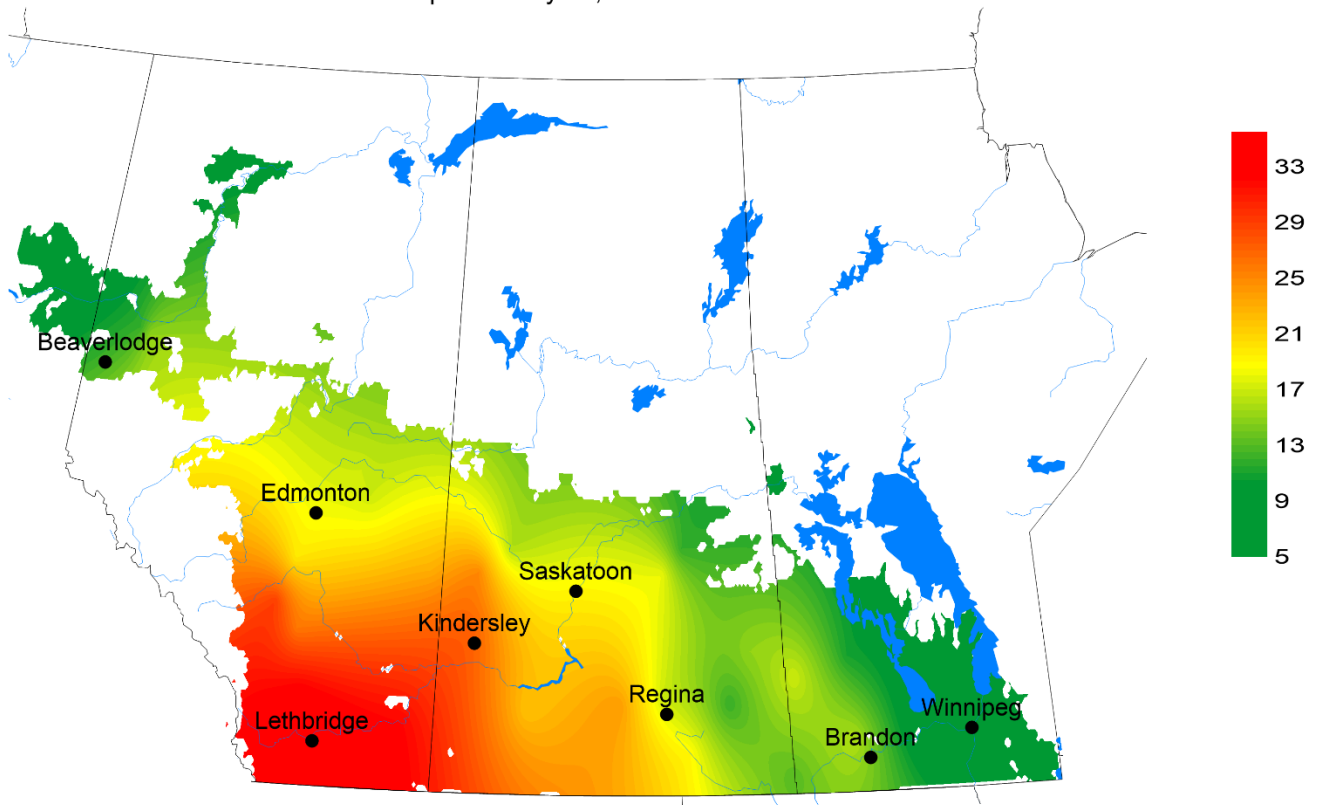

Total number reverse trajectories  
Originating from ID, OR, WA  
April 1 - May 16, 2022

Agriculture and  
Agri-Food Canada

Agriculture et  
Agroalimentaire Canada

Weiss and Vankosky (AAFC) 2022

**Figure 2.** Total number of dates with reverse trajectories originating over the Idaho, Oregon, and Washington that have crossed the prairies between **April 1 and May 16, 2022.**