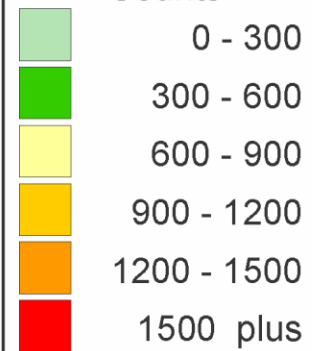

Cumulative Moth Counts

Map by David Giffen; Image by Jon Williams